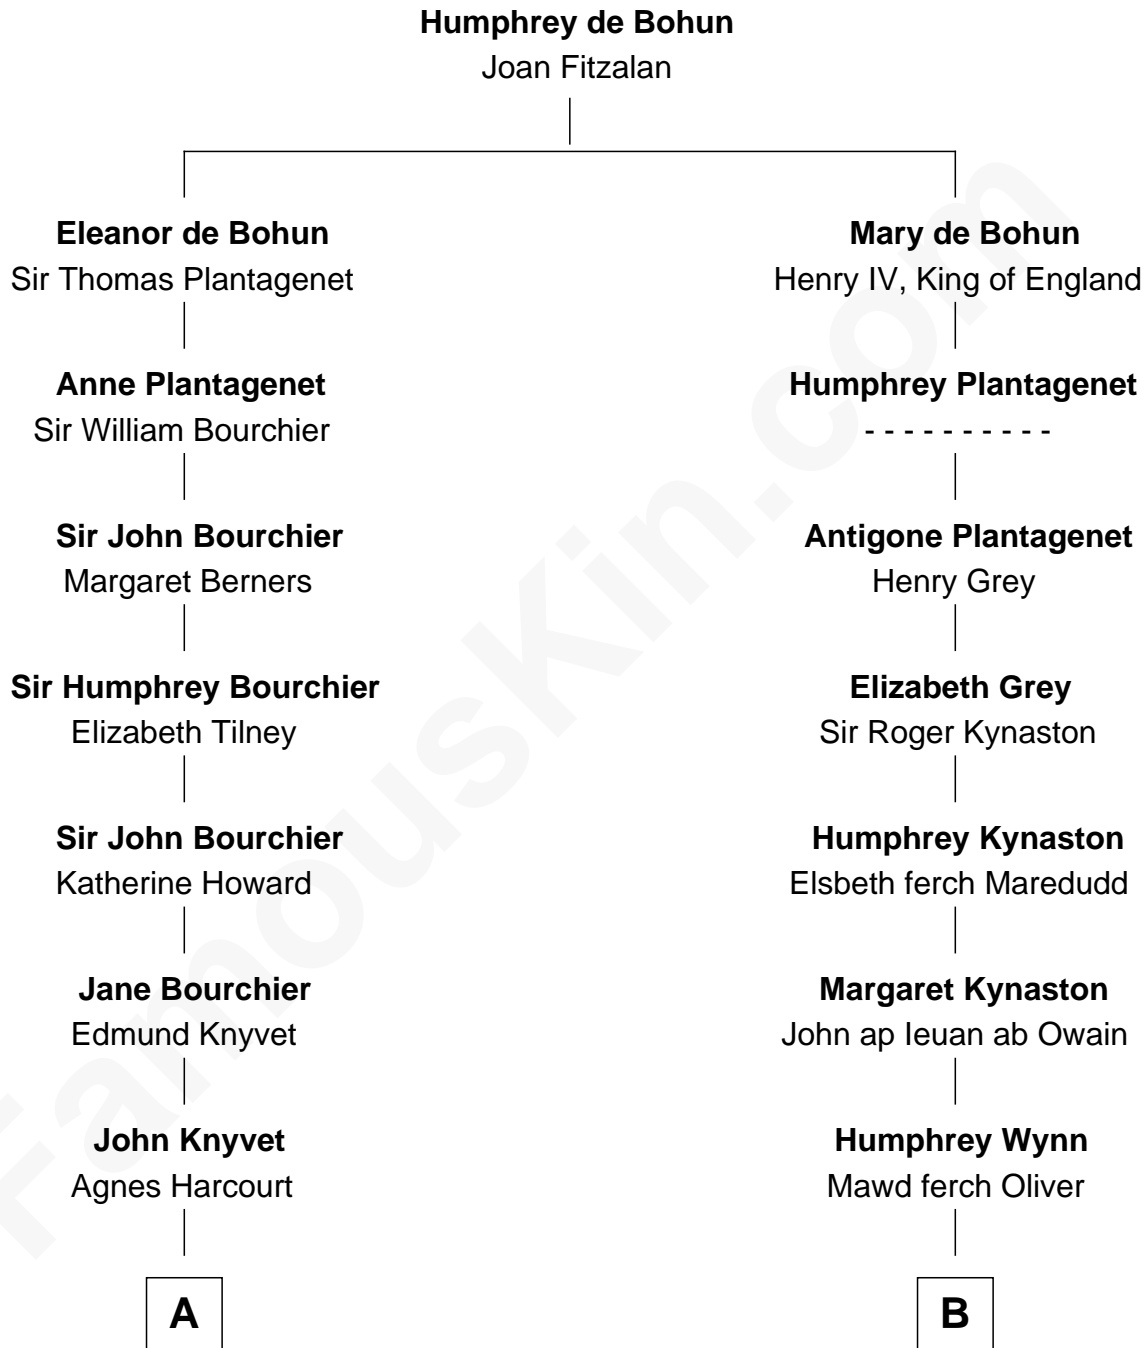

FamousKin.com
Relationship Chart of
Louis Auchincloss
Author

18th cousin 1 time removed of
Christopher Reeve
Movie Actor

C

Joseph Howland Auchincloss

Priscilla Dixon Stanton

Louis Auchincloss

Author

D

Richard Henry Reeve

Anne Conrad D'Olier

Franklin D'Olier Reeve

Barbara Pitney Lamb

Christopher Reeve

Movie Actor

FamousKin.com