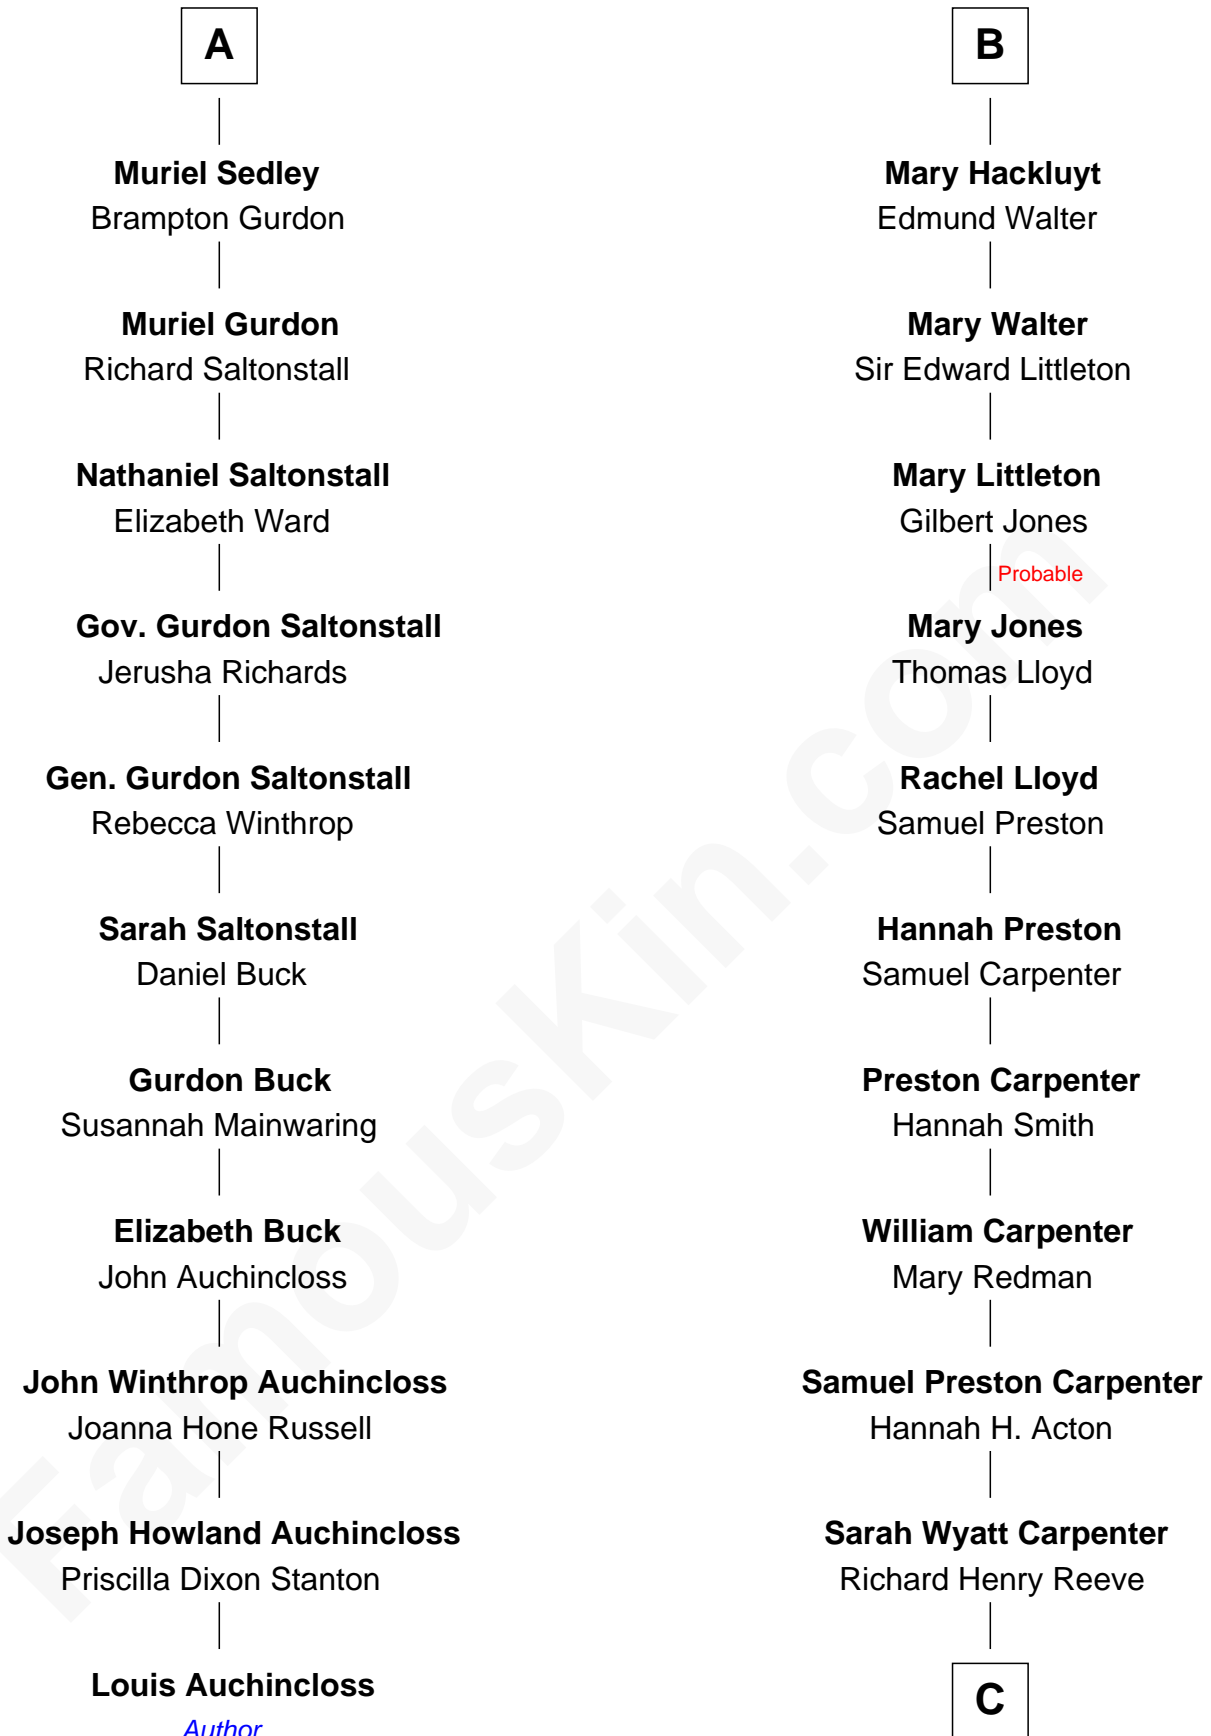

FamousKin.com Relationship Chart of

Louis Auchincloss

Author

17th cousin 3 times removed of

Christopher Reeve

Movie Actor

C

Augustus Henry Reeve
Margaretta Willis Baldwin