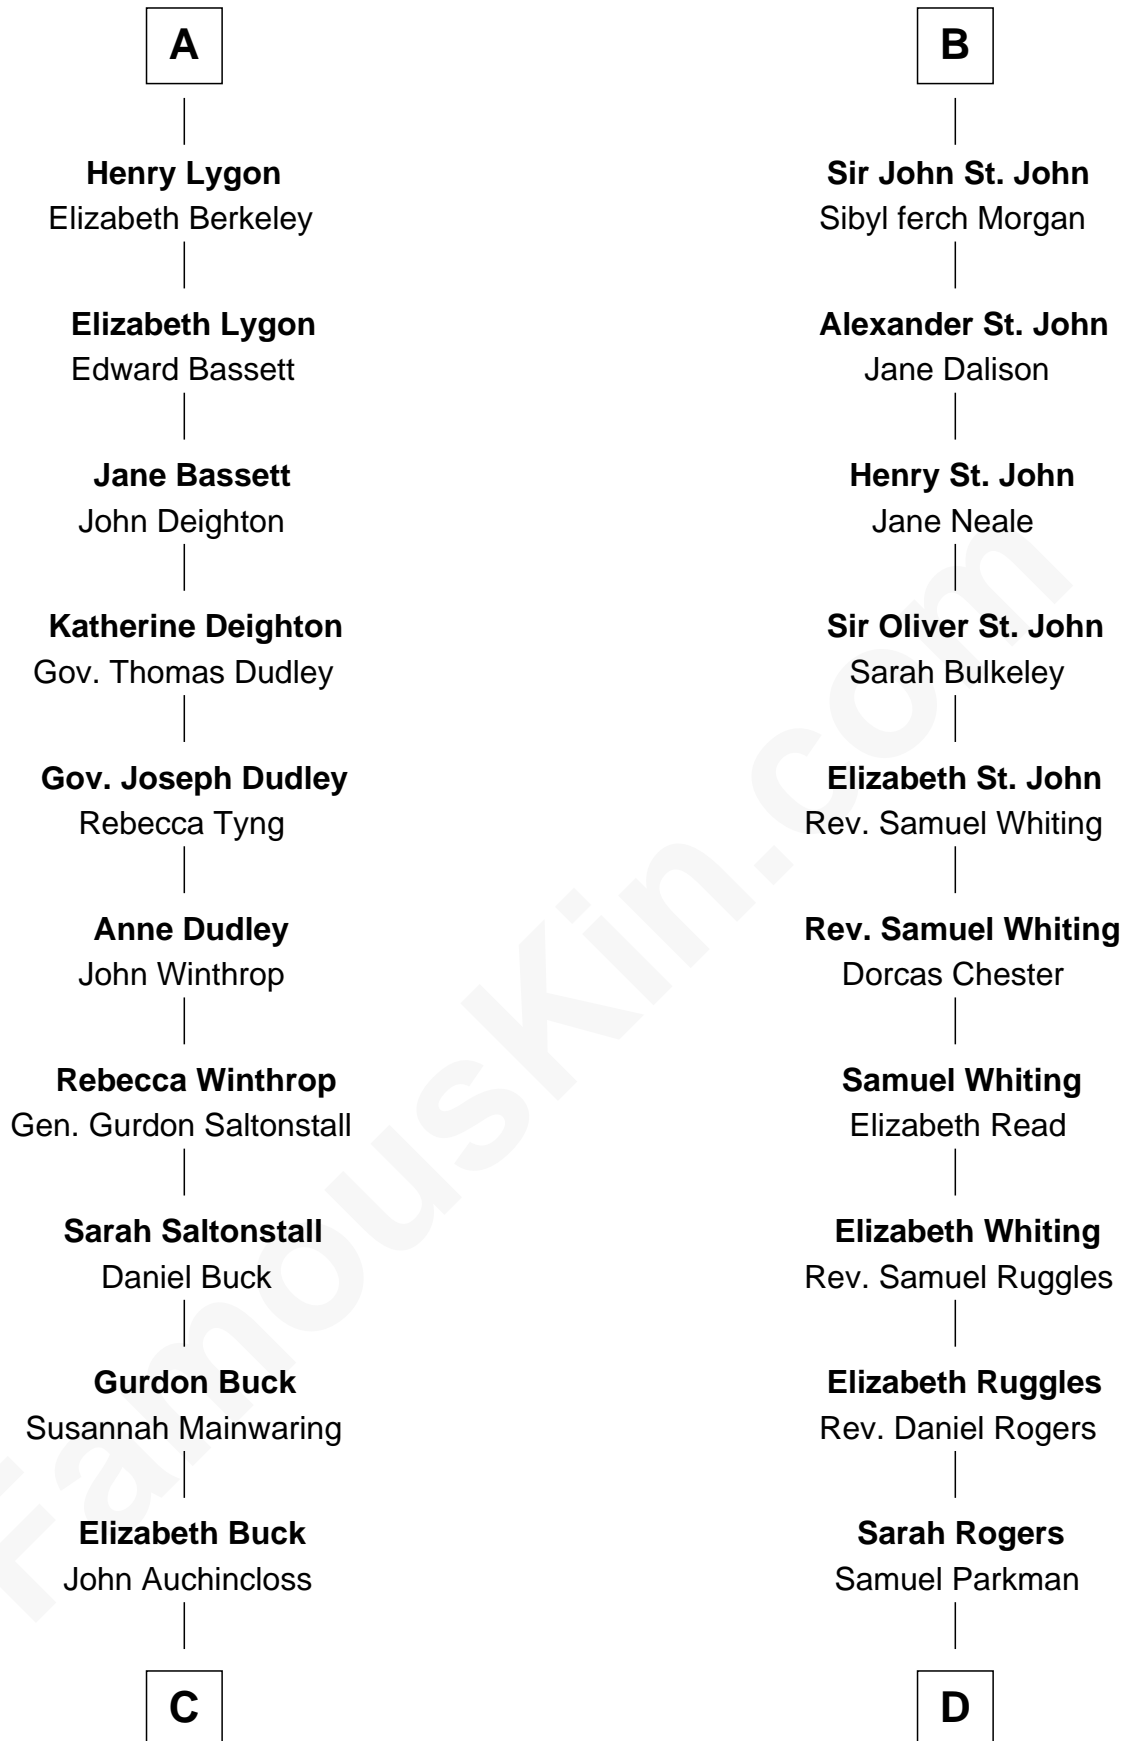

FamousKin.com

Relationship Chart of

Louis Auchincloss

Author

19th cousin of

Colonel Robert Gould Shaw

U.S. Civil War leader of film "Glory" fame

Sir Walter de Beauchamp

Alice de Tony

C

John Winthrop Auchincloss

Joanna Hone Russell

Joseph Howland Auchincloss

Priscilla Dixon Stanton

Louis Auchincloss

Author

D

Elizabeth Willard Parkman

Robert Gould Shaw

Francis George Shaw

Sarah Blake Sturgis

Colonel Robert Gould Shaw

Main character in film "Glory"

FamousKin.com