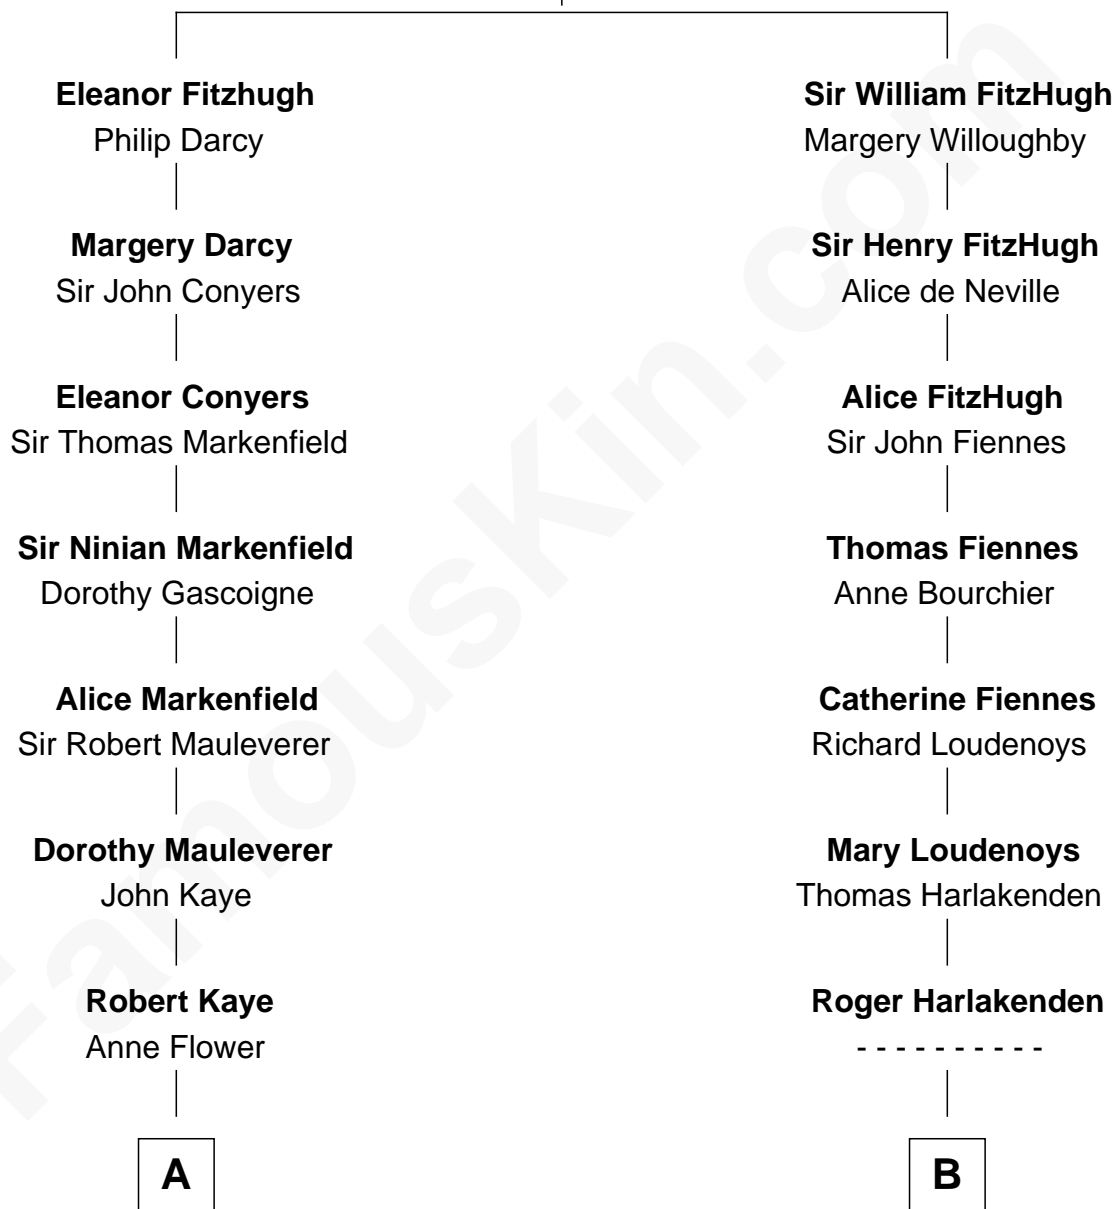

FamousKin.com

Relationship Chart of

Louis Auchincloss

Author

17th cousin 2 times removed of

Anne Baxter

Movie Actress

Henry FitzHugh

Elizabeth Grey

C

Frank Lloyd Wright

Catherine L. Tobin

Catherine Dorothy Wright

Kenneth Stuart Baxter

Anne Baxter

Movie Actress