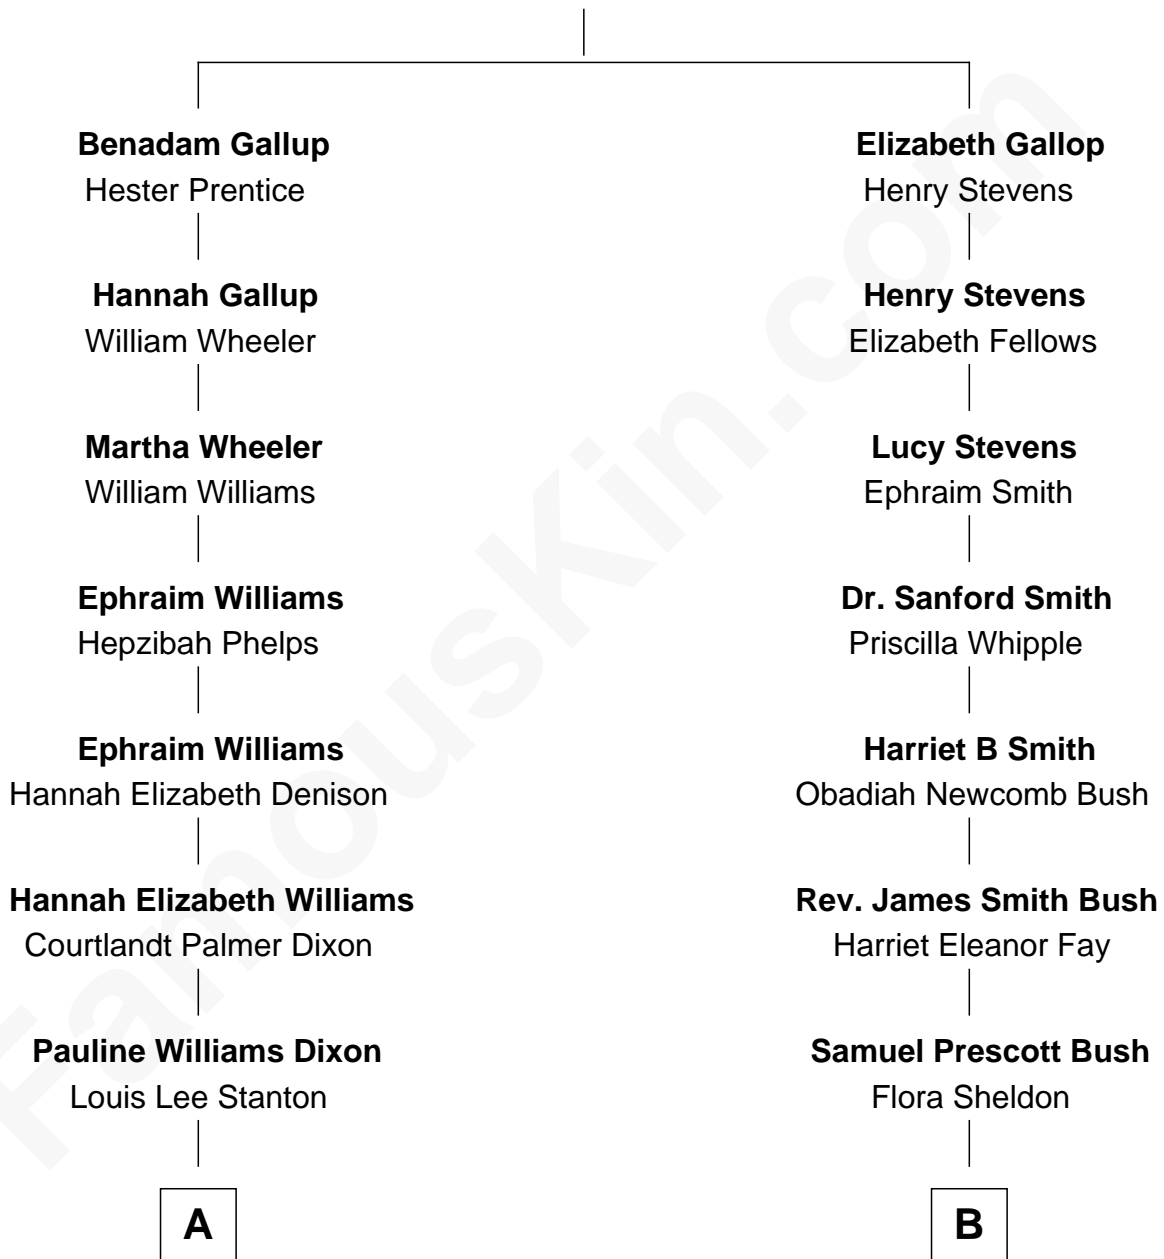

# FamousKin.com Relationship Chart of

**Louis Auchincloss**

*Author*

8th cousin of

**George H. W. Bush**

*41st U.S. President*

**John Gallop**

Hannah Lake

**A**

**Priscilla Dixon Stanton**  
Joseph Howland Auchincloss

**Louis Auchincloss**  
*Author*

**B**

**Prescott Sheldon Bush**  
Dorothy Wear Walker

**George H. W. Bush**  
*41st U.S. President*

FamousKin.com