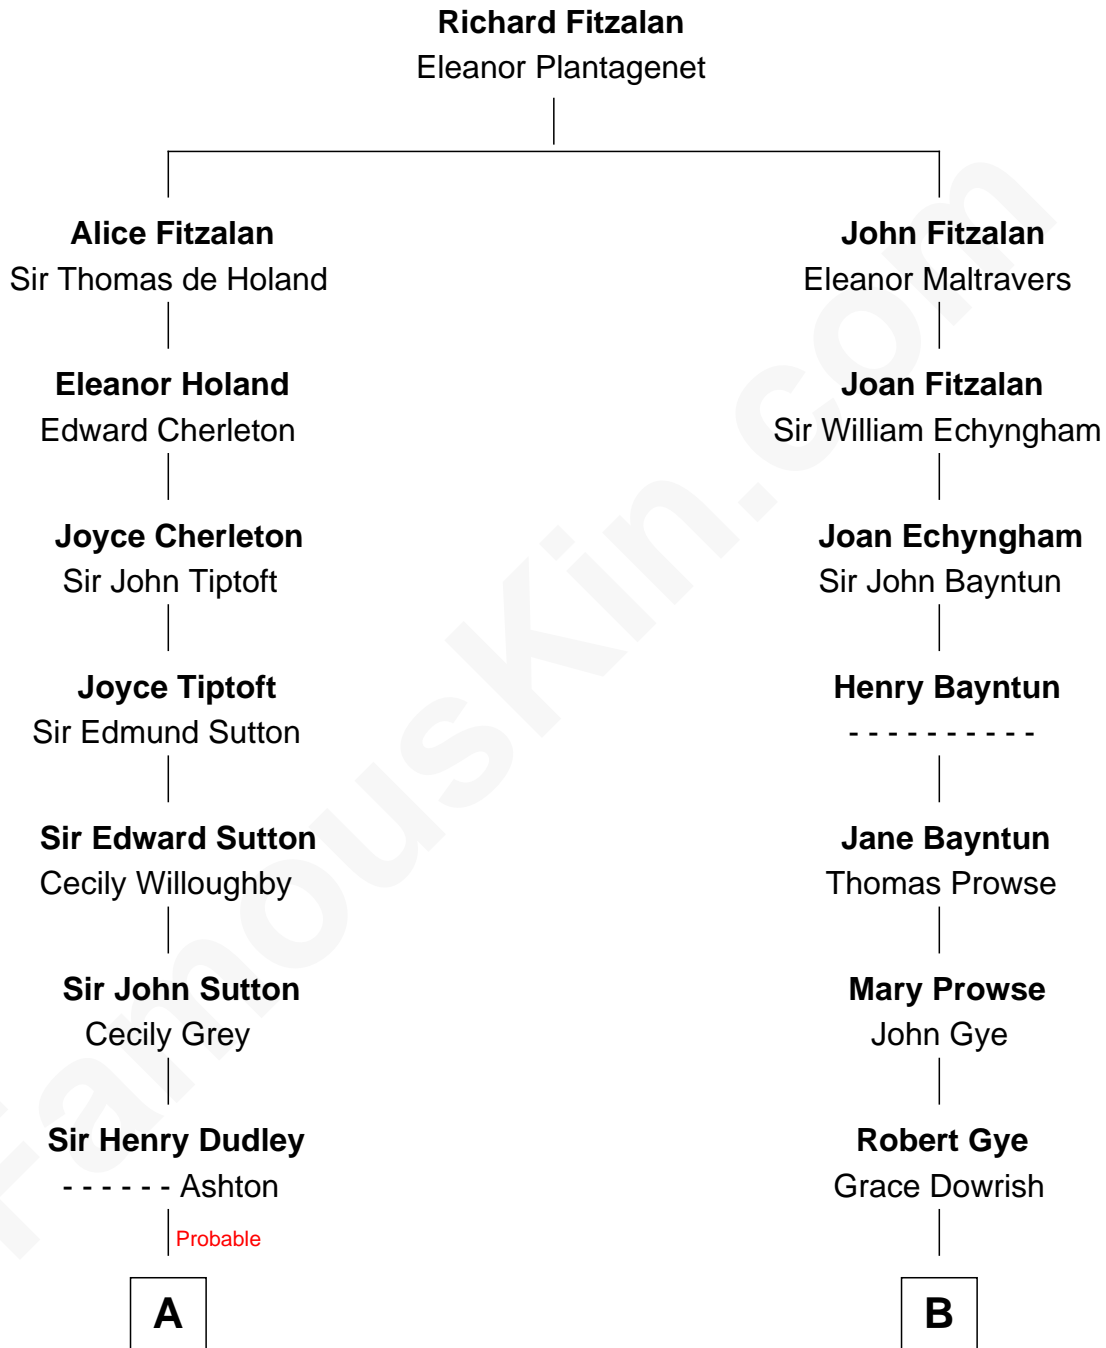

FamousKin.com

Relationship Chart of

Louis Auchincloss

Author

17th cousin 1 time removed of

Barbara (Pierce) Bush

First Lady of President George H.W. Bush

C

Marvin Pierce
Pauline Robinson

Barbara (Pierce) Bush
First Lady of George H.W. Bush

FamousKin.com