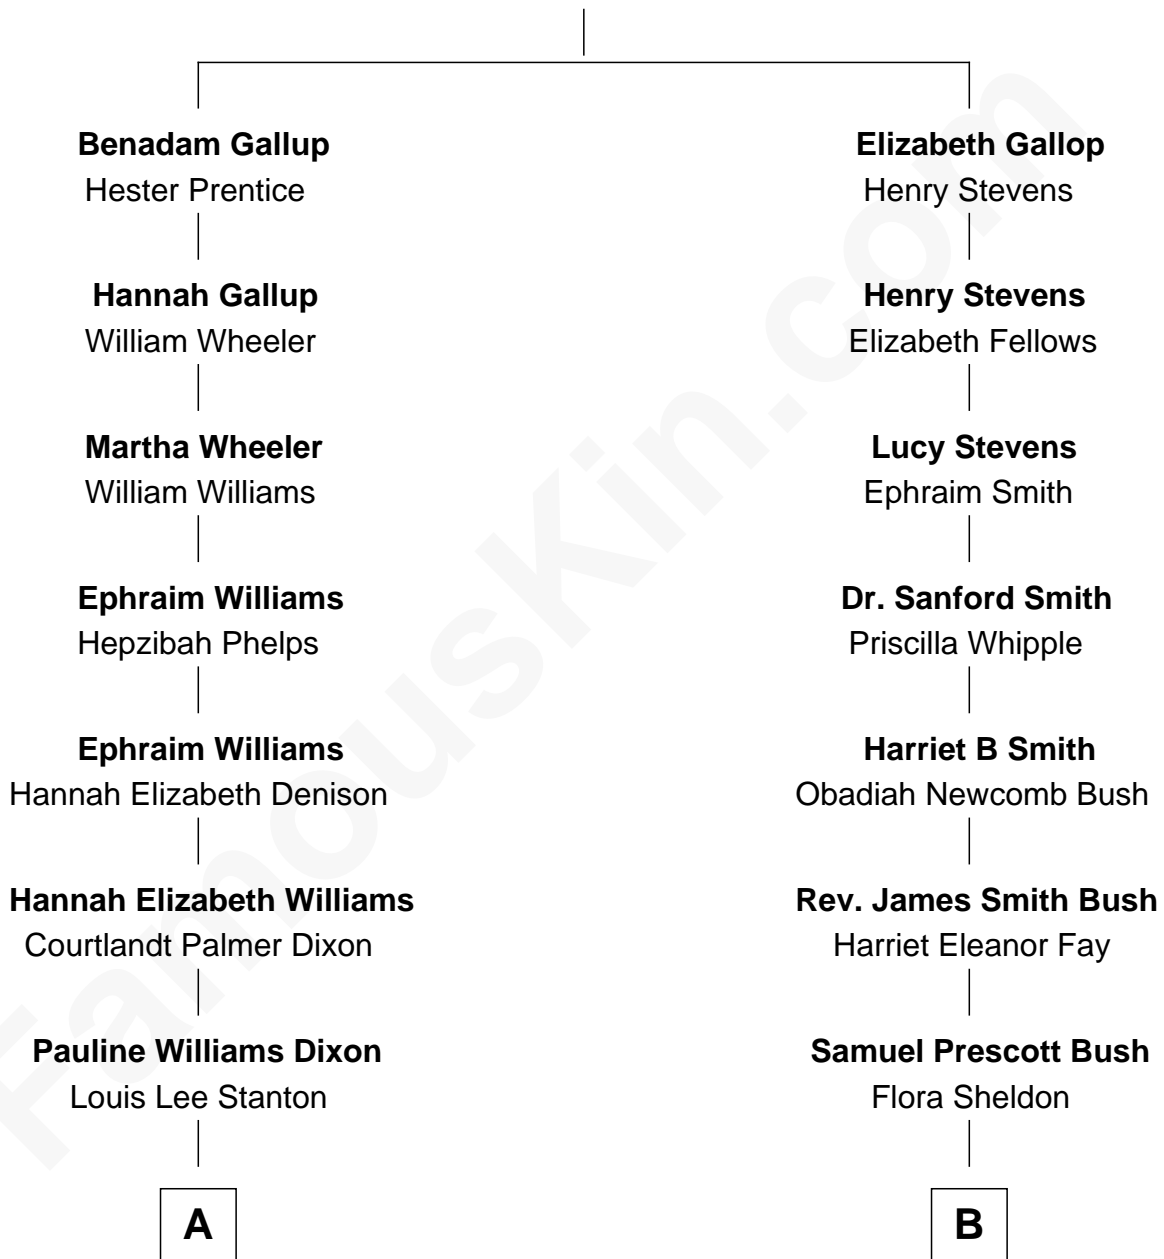

FamousKin.com

Relationship Chart of

Louis Auchincloss

Author

8th cousin 1 time removed of

George W. Bush

43rd U.S. President

John Gallop

Hannah Lake

A

Priscilla Dixon Stanton
Joseph Howland Auchincloss

Louis Auchincloss
Author

B

Prescott Sheldon Bush
Dorothy Wear Walker

George Herbert Walker Bush
Barbara Pierce

George W. Bush
43rd U.S. President