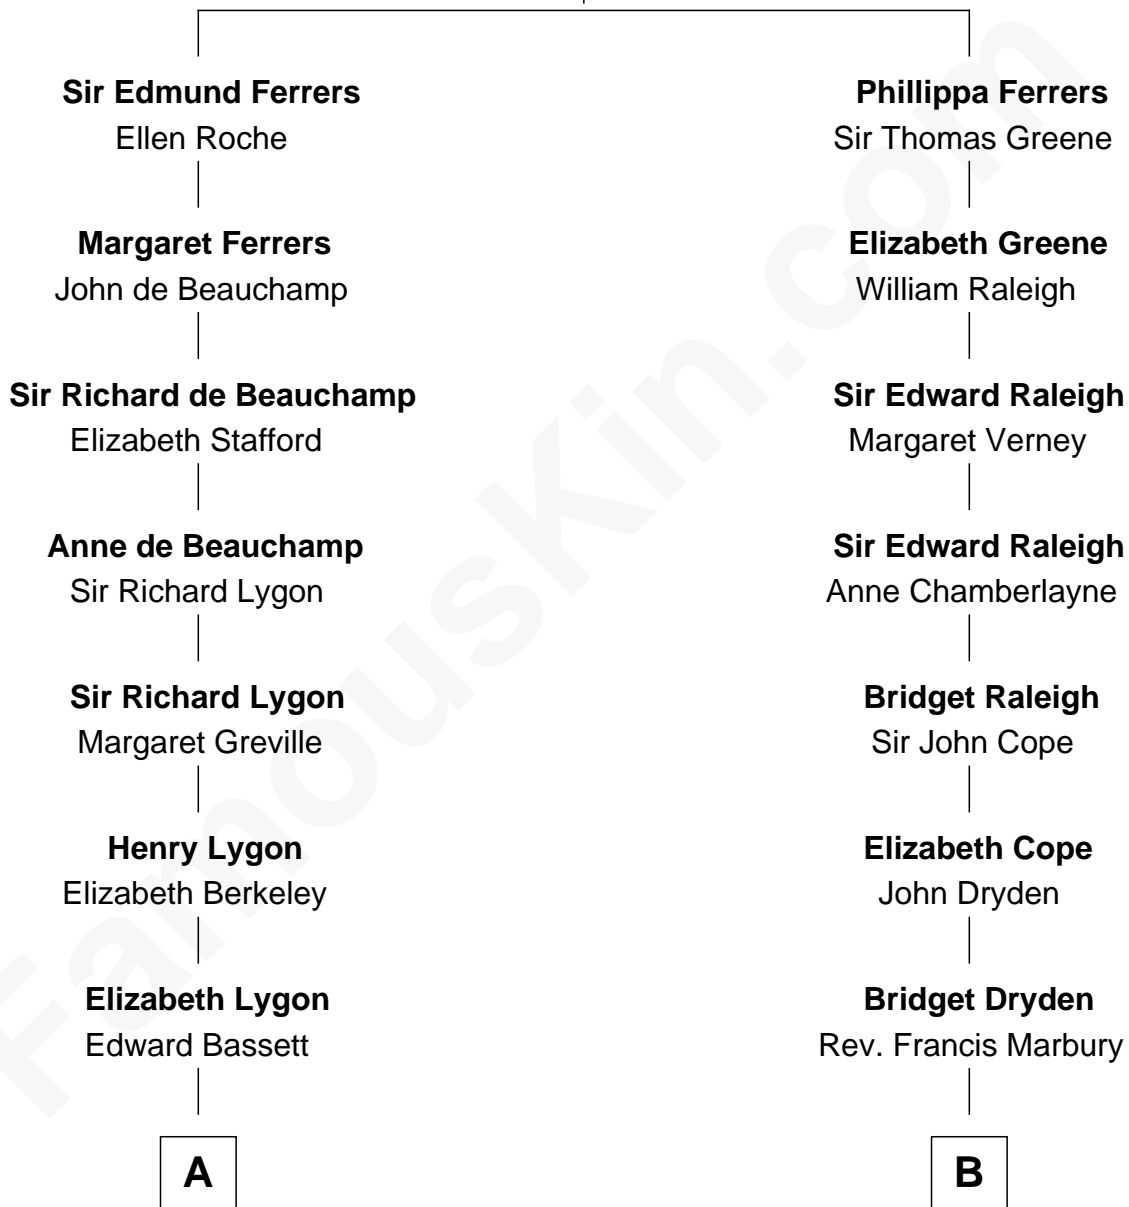

FamousKin.com

Relationship Chart of

Louis Auchincloss

Author

17th cousin 3 times removed of

George W. Bush

43rd U.S. President

Robert de Ferrers
Margaret Despencer

C

Samuel Prescott Bush

Flora Sheldon

Prescott Sheldon Bush

Dorothy Wear Walker

George Herbert Walker Bush

Barbara Pierce

George W. Bush

43rd U.S. President

FamousKin.com