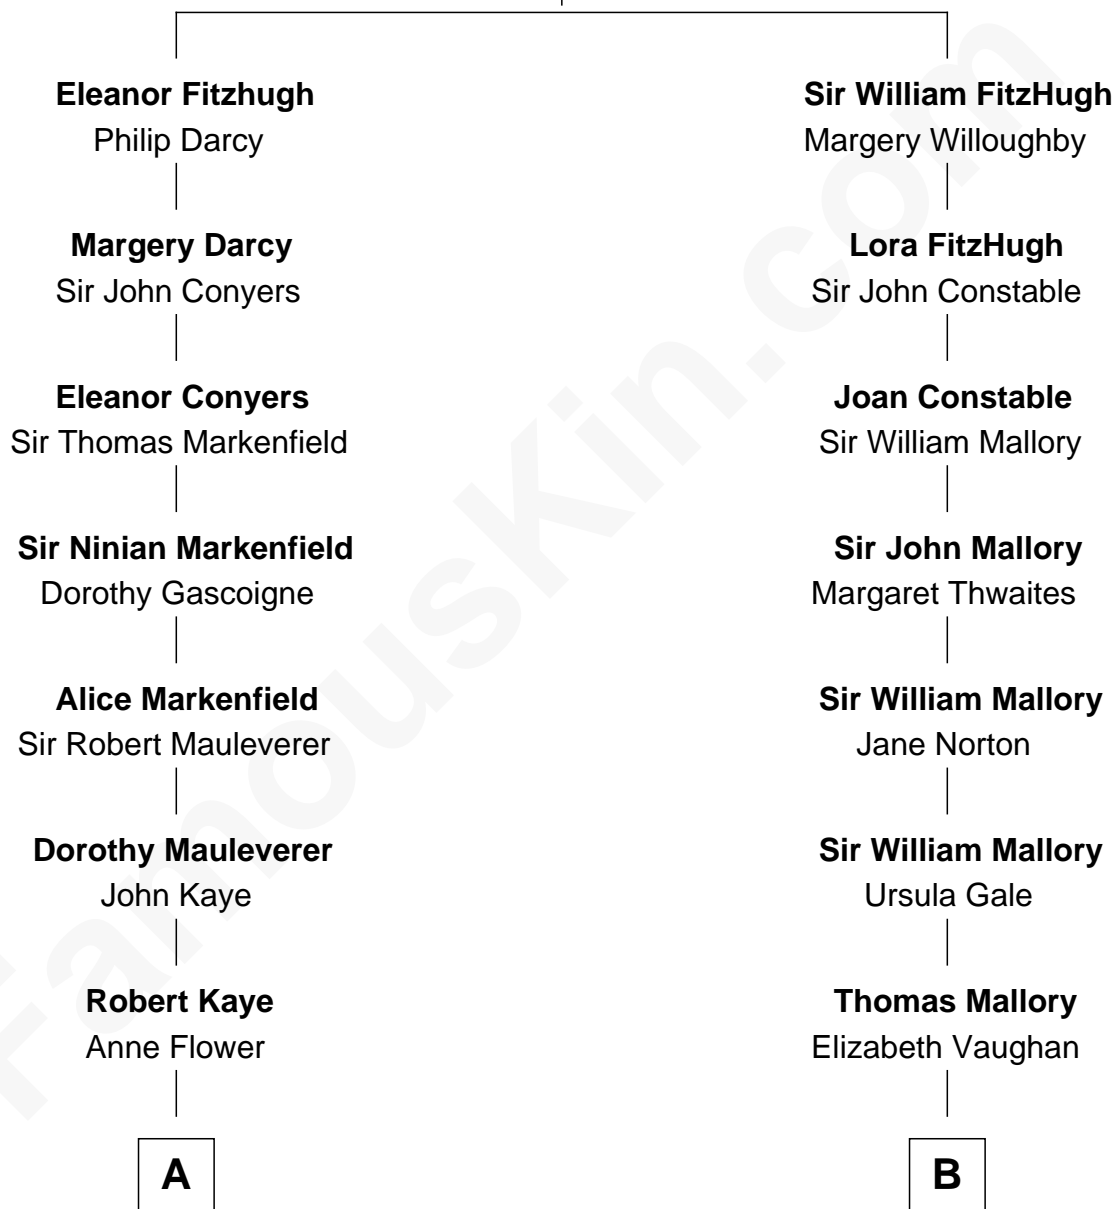

## Relationship Chart of

### Louis Auchincloss

Author

17th cousin of

### Liza Minnelli

Singer and Actress

**Henry FitzHugh**  
Elizabeth Grey

Liza Minnelli photo by [Boss Tweed](#) (CC BY 2.0)