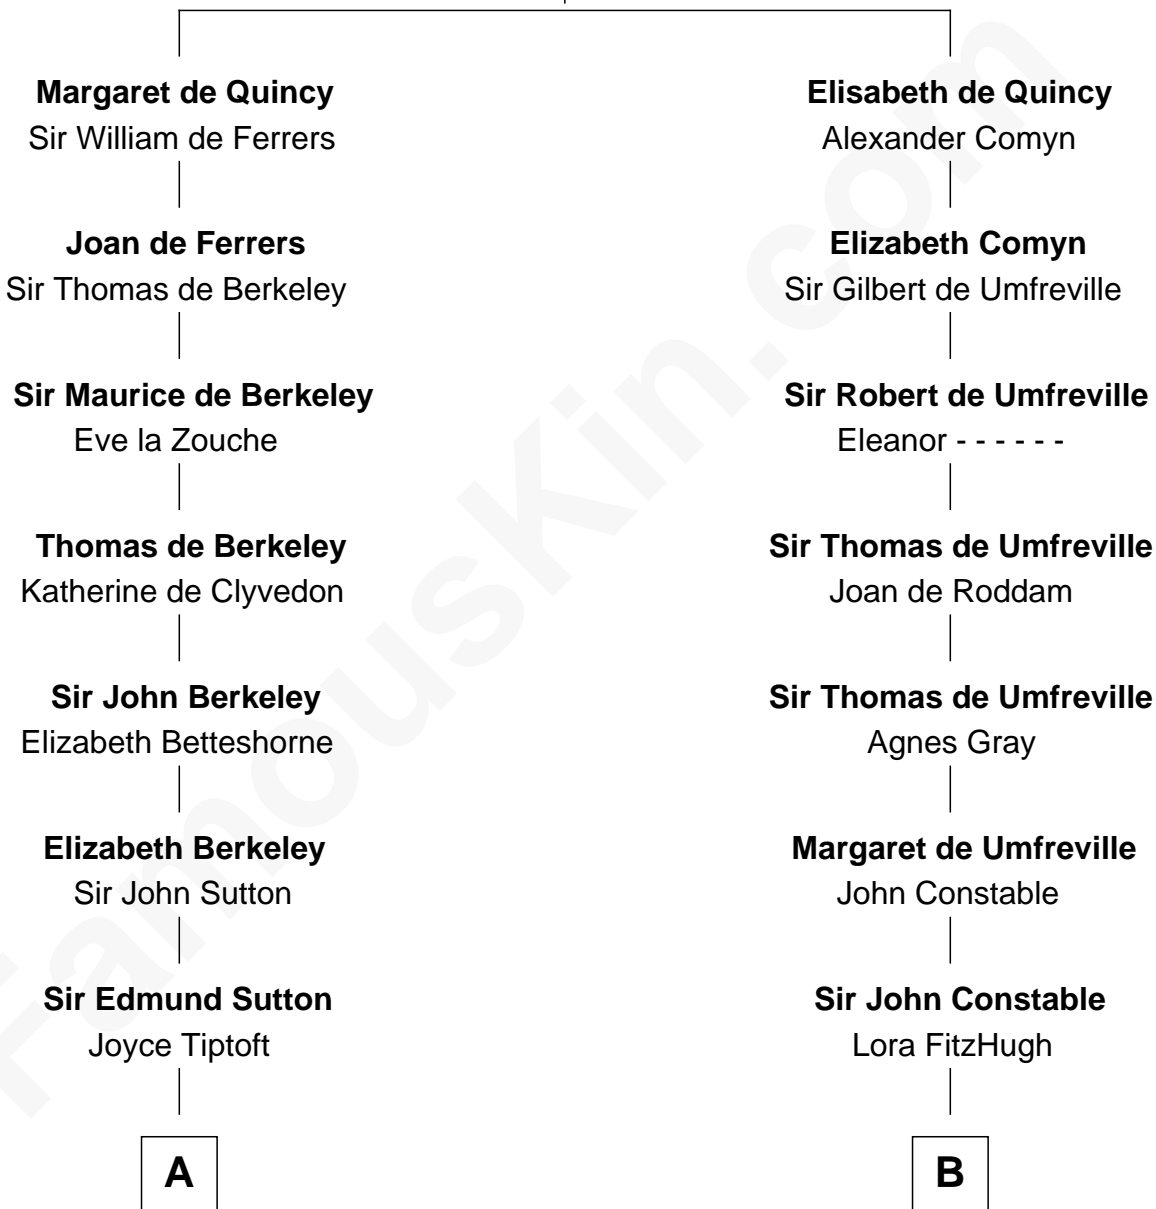

FamousKin.com

Relationship Chart of

Louis Auchincloss

Author

20th cousin 1 time removed of

Judy Garland

Singer and Movie Actress

Sir Roger de Quincy
Helen of Galloway