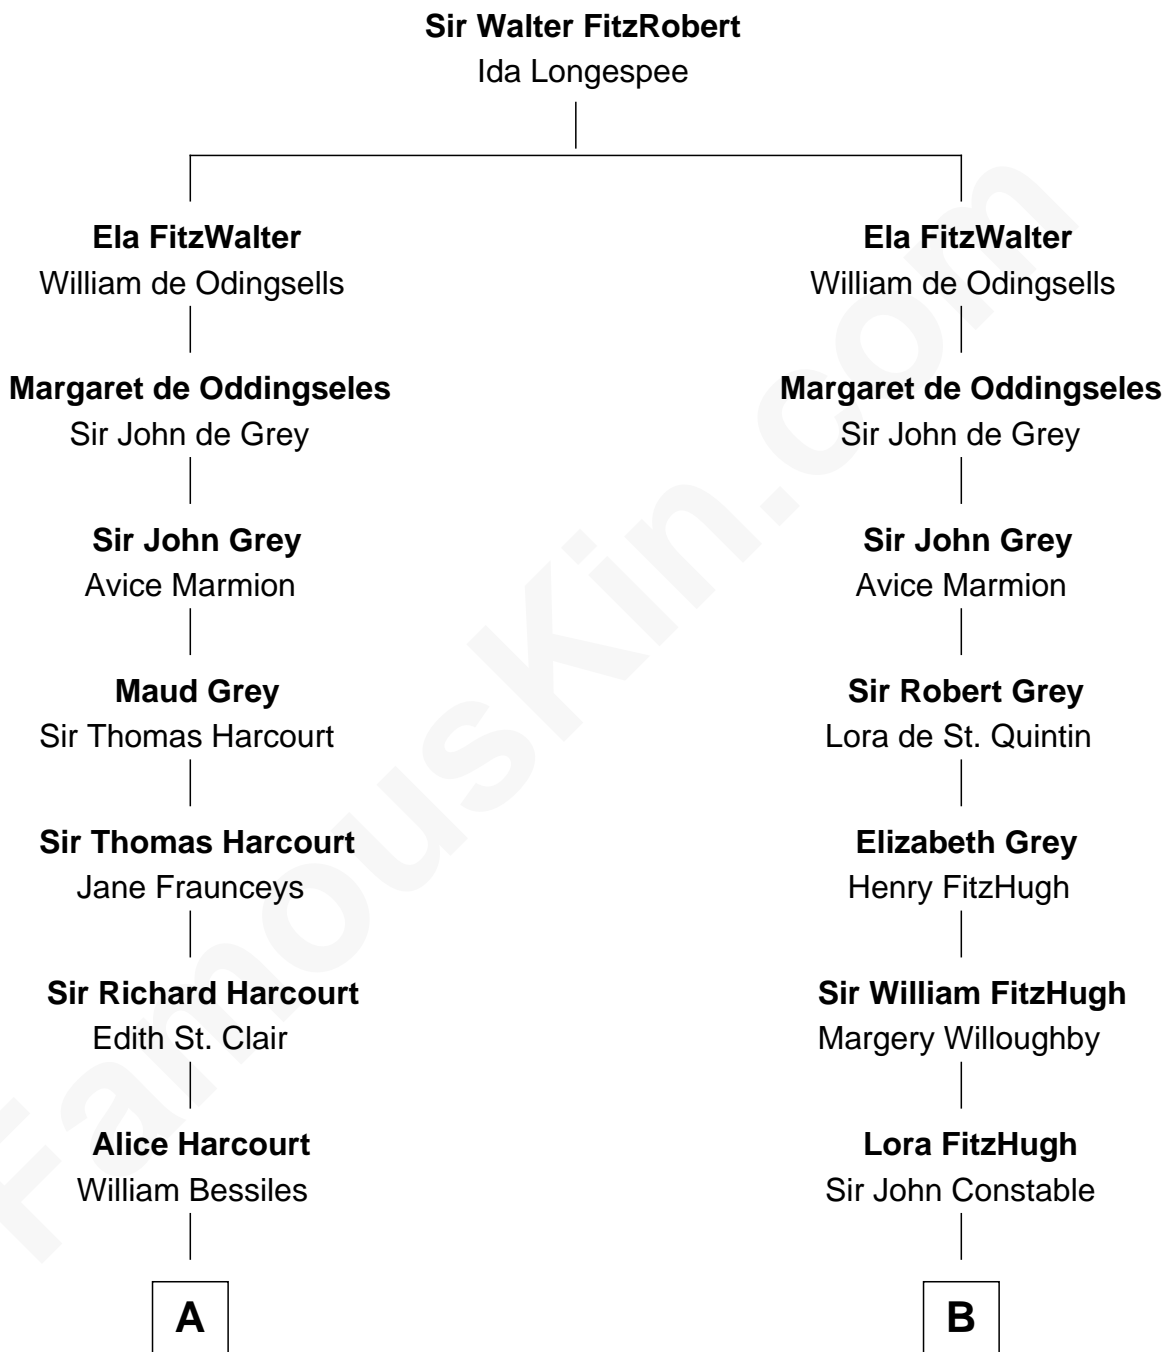

FamousKin.com

Relationship Chart of

Louis Auchincloss

Author

20th cousin 1 time removed of

Judy Garland

Singer and Movie Actress

C

Elizabeth Buck
John Auchincloss

John Winthrop Auchincloss
Joanna Hone Russell

Joseph Howland Auchincloss
Priscilla Dixon Stanton

Louis Auchincloss
Author

D

Richard Baugh
Elizabeth Pepper Harwell

John Aldridge Baugh
Mary Ann Marable