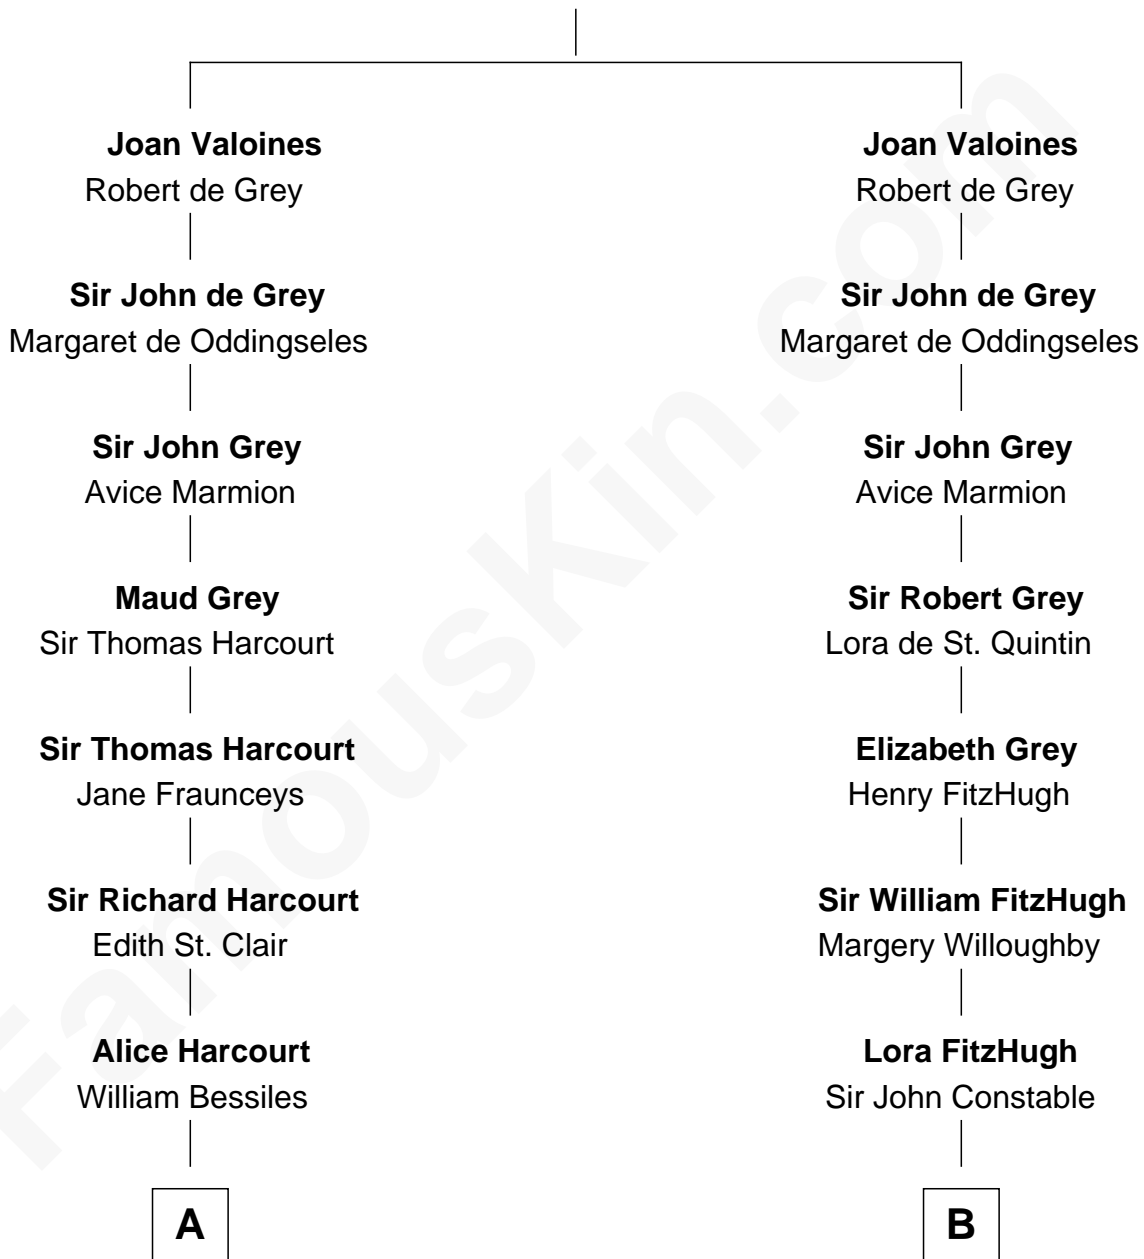

FamousKin.com

Relationship Chart of

Louis Auchincloss

Author

20th cousin 1 time removed of

Judy Garland

Singer and Movie Actress

Thomas de Valoines