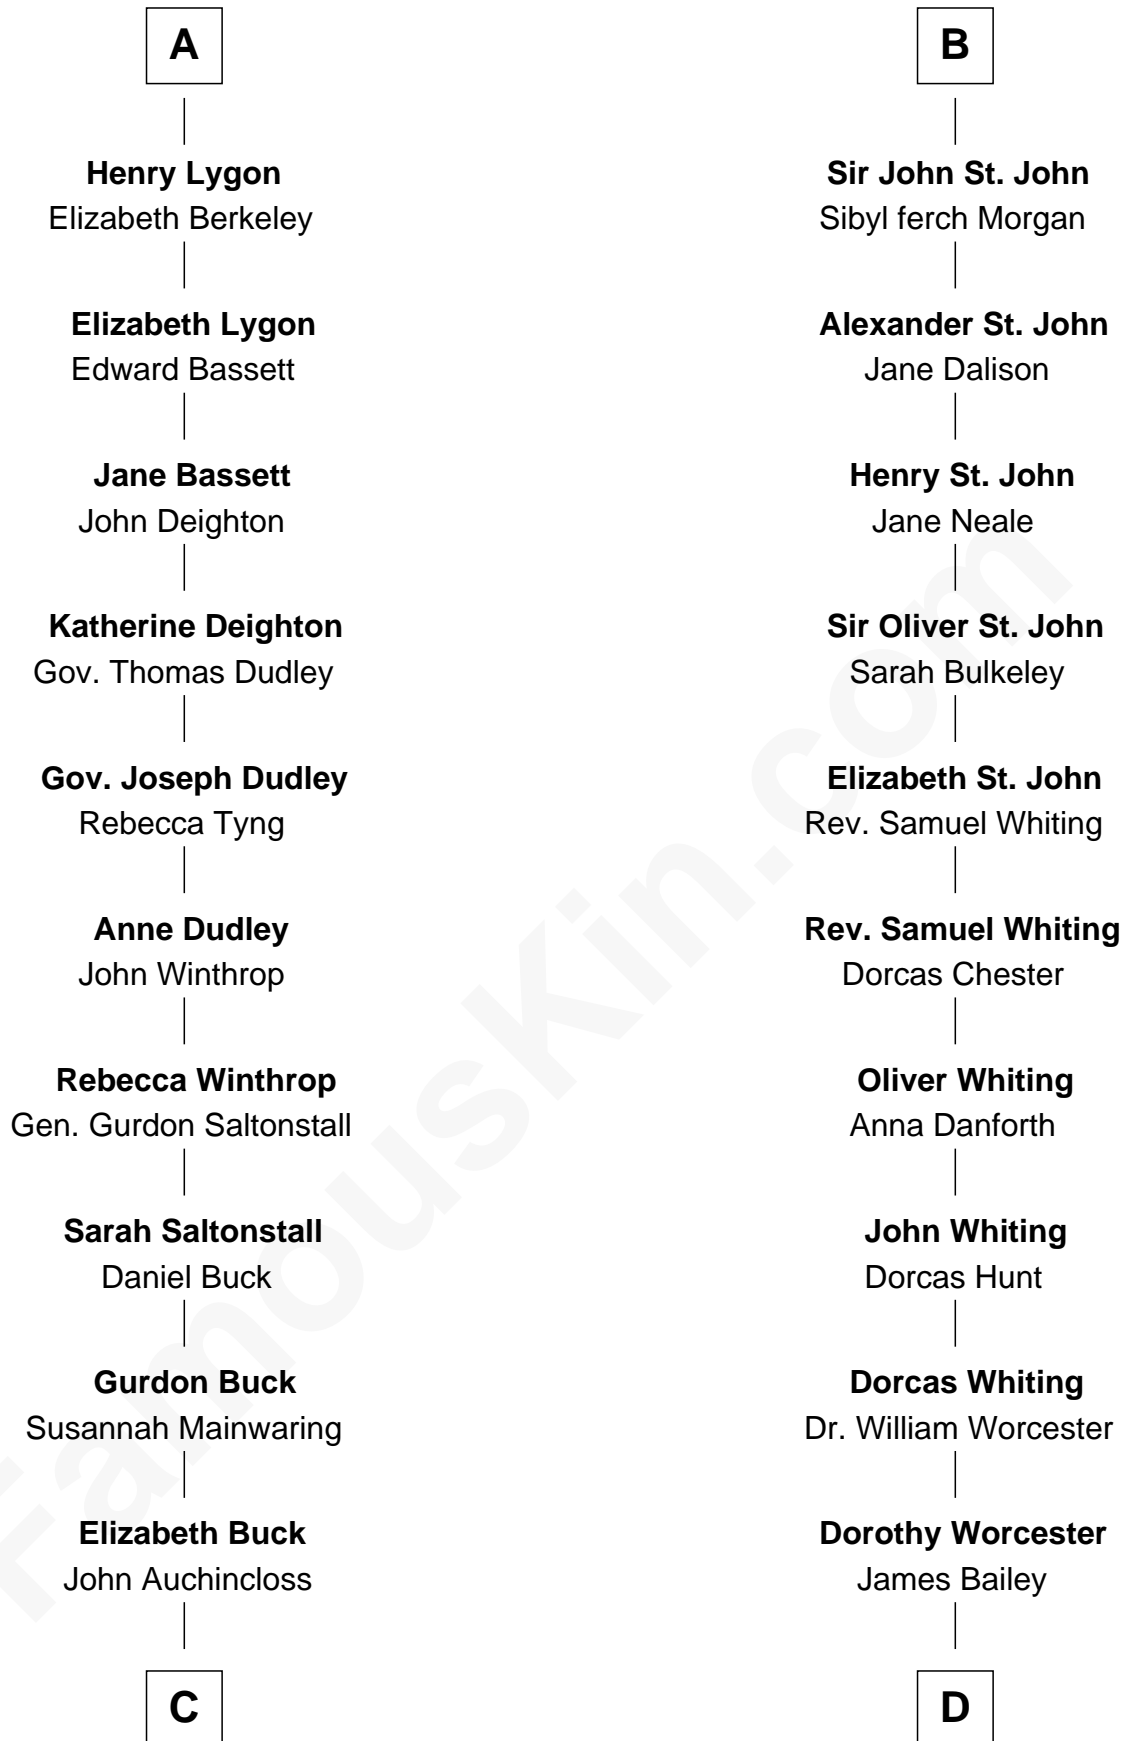

FamousKin.com

Relationship Chart of

Louis Auchincloss

Author

19th cousin 2 times removed of

Bette Davis

Movie Actress

Sir Walter de Beauchamp

Alice de Tony

C

John Winthrop Auchincloss

Joanna Hone Russell

Joseph Howland Auchincloss

Priscilla Dixon Stanton

Louis Auchincloss

Author

D

Benjamin W. Bailey

Latta Hopkins

Harriet Jane Bailey

Charles Otis Thompson

Harriet Eugenia Thompson

William Aaron Favor

Ruth Augusta Favor