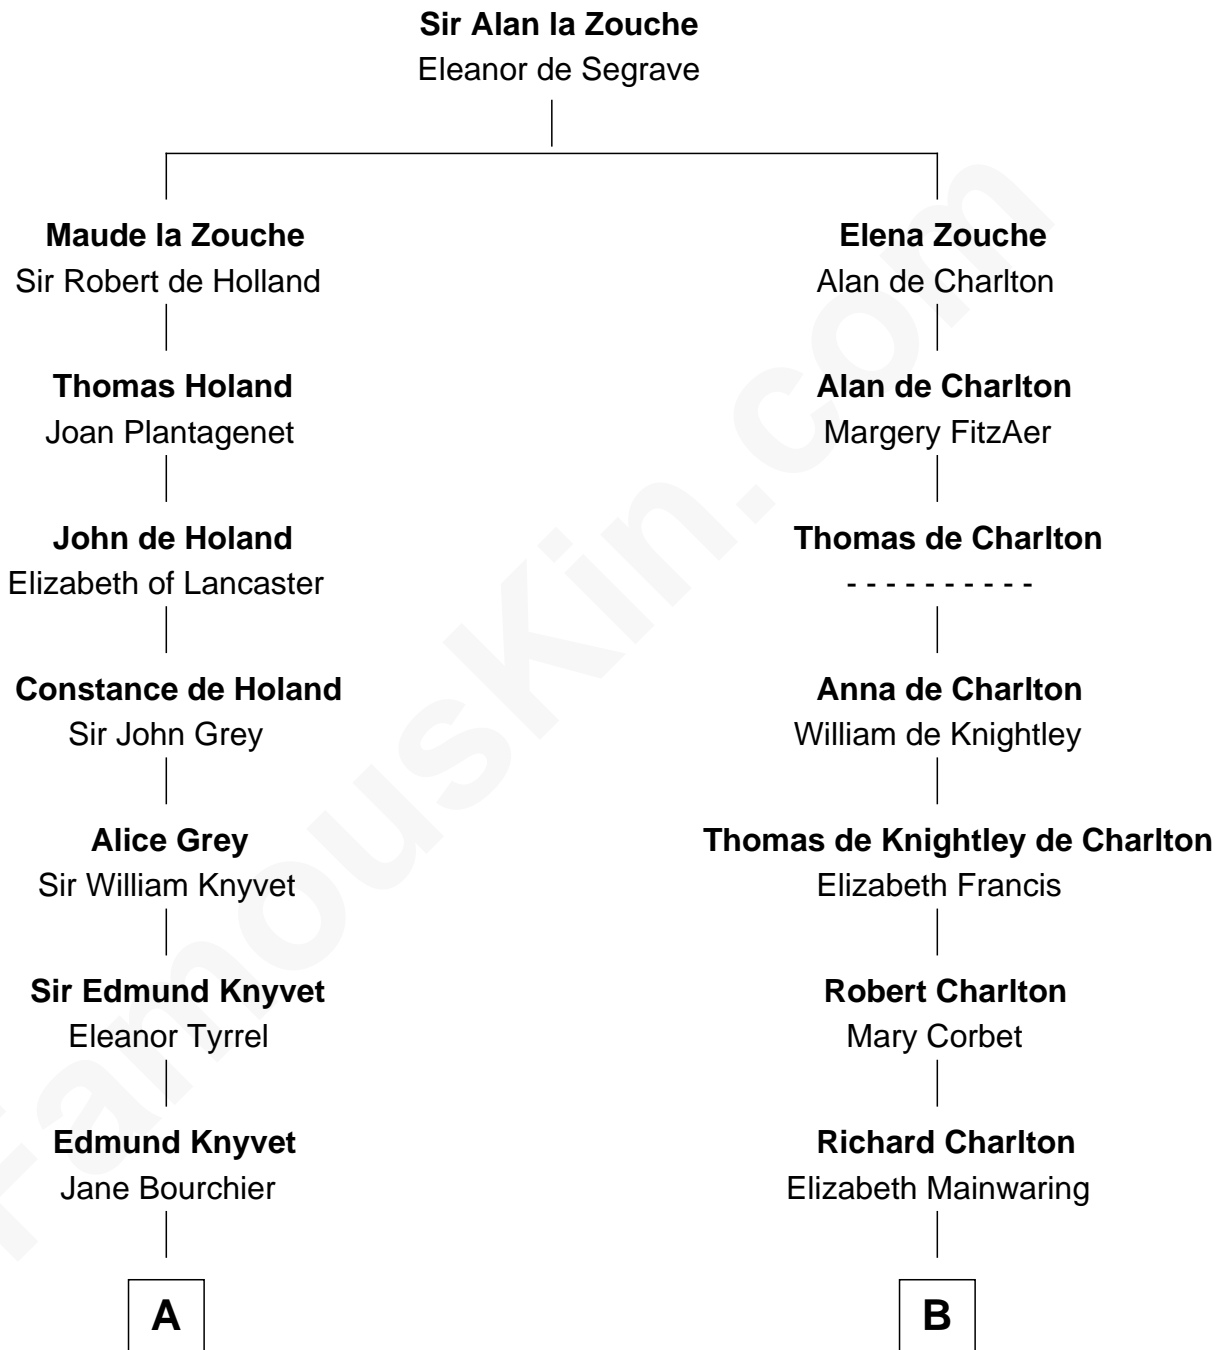

FamousKin.com

Relationship Chart of

Louis Auchincloss

Author

19th cousin 2 times removed of

Bette Davis

Movie Actress

C

John Winthrop Auchincloss

Joanna Hone Russell

Joseph Howland Auchincloss

Priscilla Dixon Stanton

Louis Auchincloss

Author

D

Benjamin W. Bailey

Latta Hopkins

Harriet Jane Bailey

Charles Otis Thompson

Harriet Eugenia Thompson

William Aaron Favor

Ruth Augusta Favor

Harlow Morrell Davis

Bette Davis