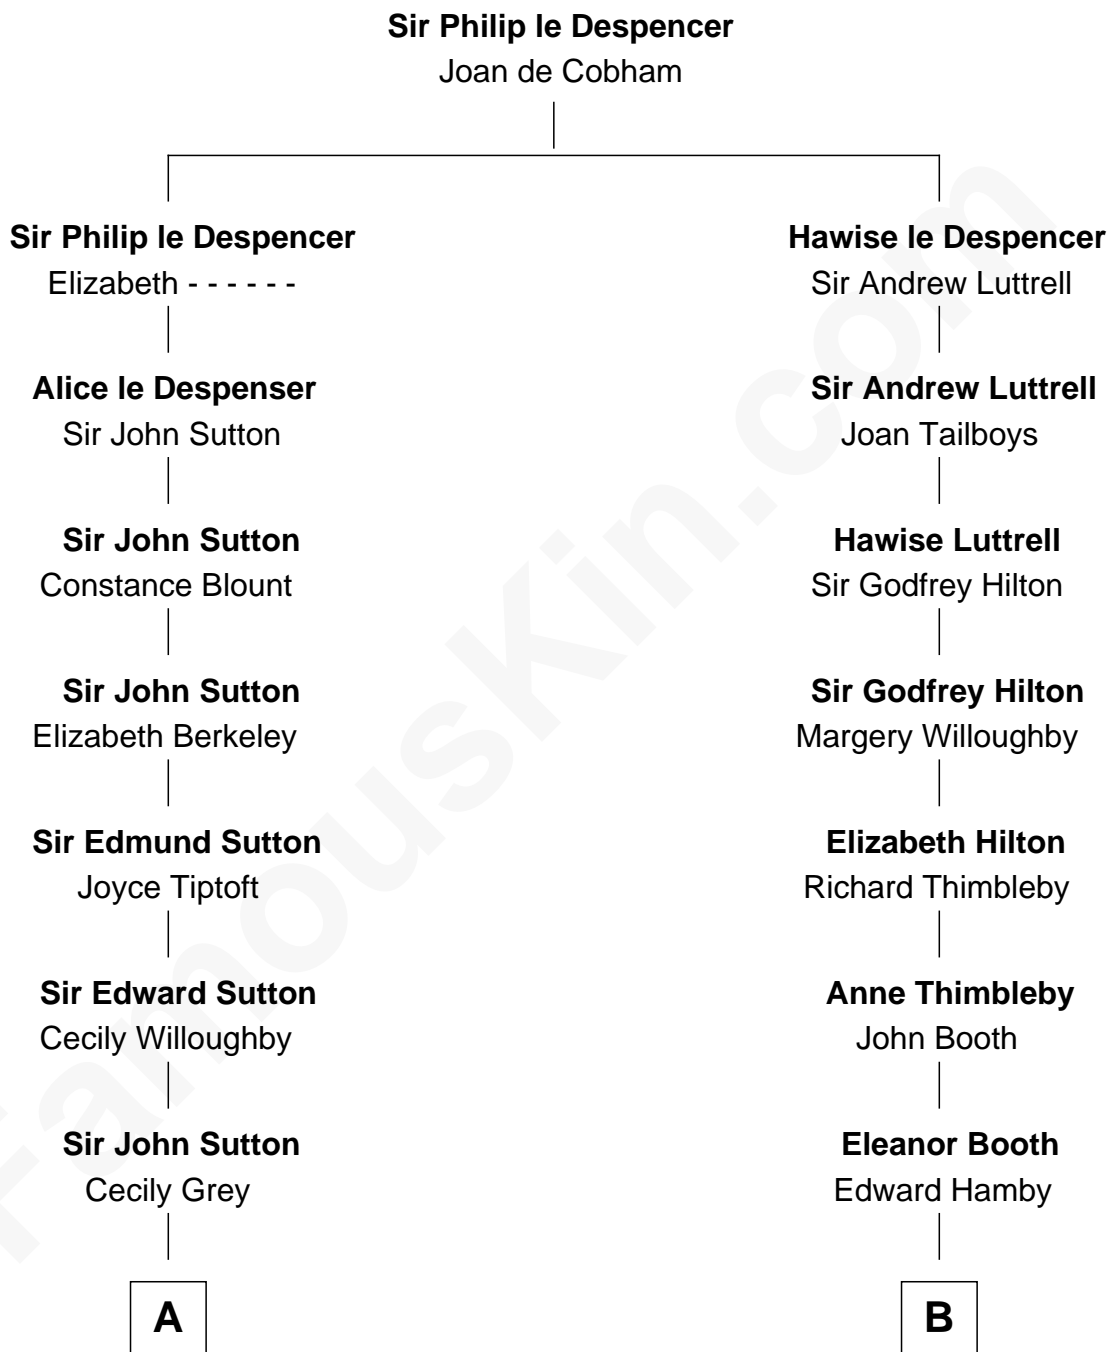

FamousKin.com

Relationship Chart of

Louis Auchincloss

Author

16th cousin 2 times removed of

Lucretia (Rudolph) Garfield

First Lady of President James Garfield

C

—
Joseph Howland Auchincloss

Priscilla Dixon Stanton

—
Louis Auchincloss

Author

FamousKin.com