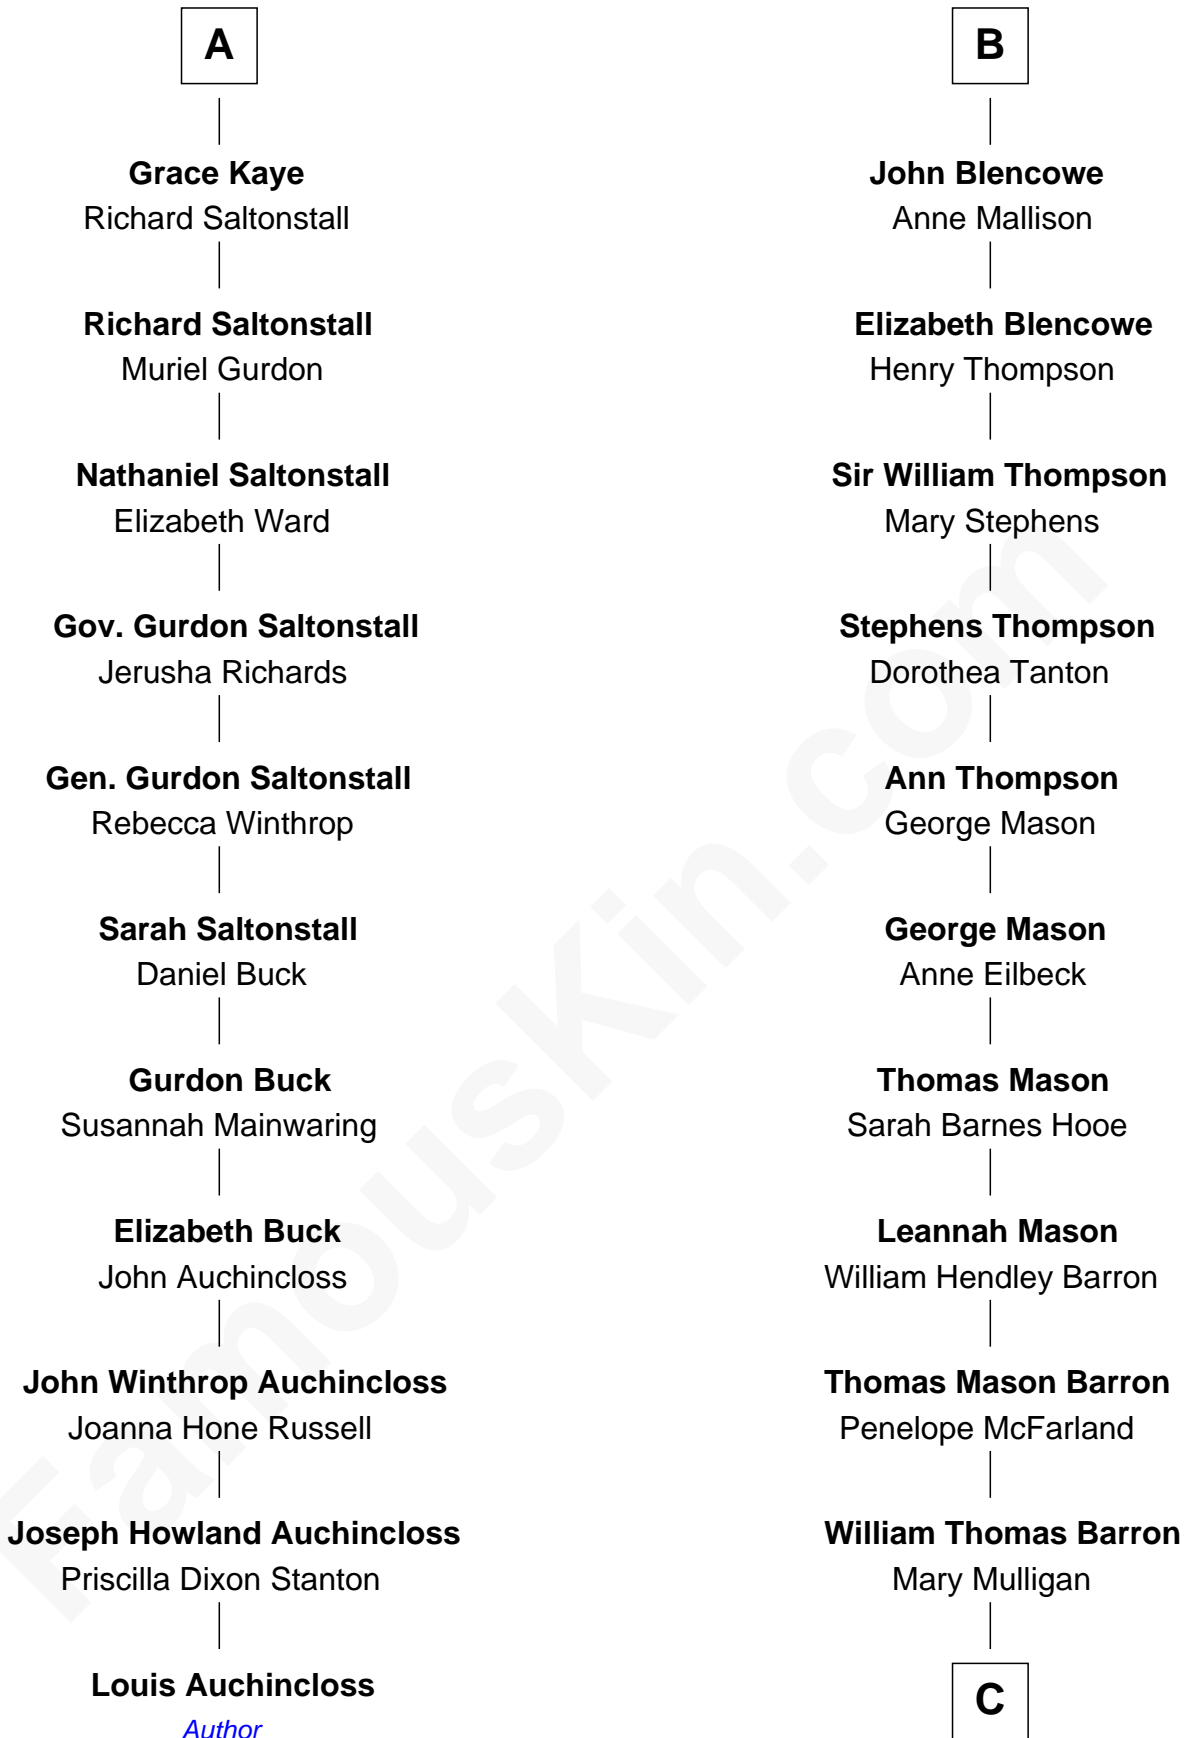

FamousKin.com

Relationship Chart of

Louis Auchincloss

Author

17th cousin 3 times removed of

Paris Hilton

Socialite and TV Personality

C

Mary Adelaide Barron
Conrad Nicholson Hilton

Barron Hilton
Marilyn June Hawley

Richard Howard Hilton
Kathleen Elizabeth Avanzino

Paris Hilton

Socialite and TV Personality

FamousKin.com