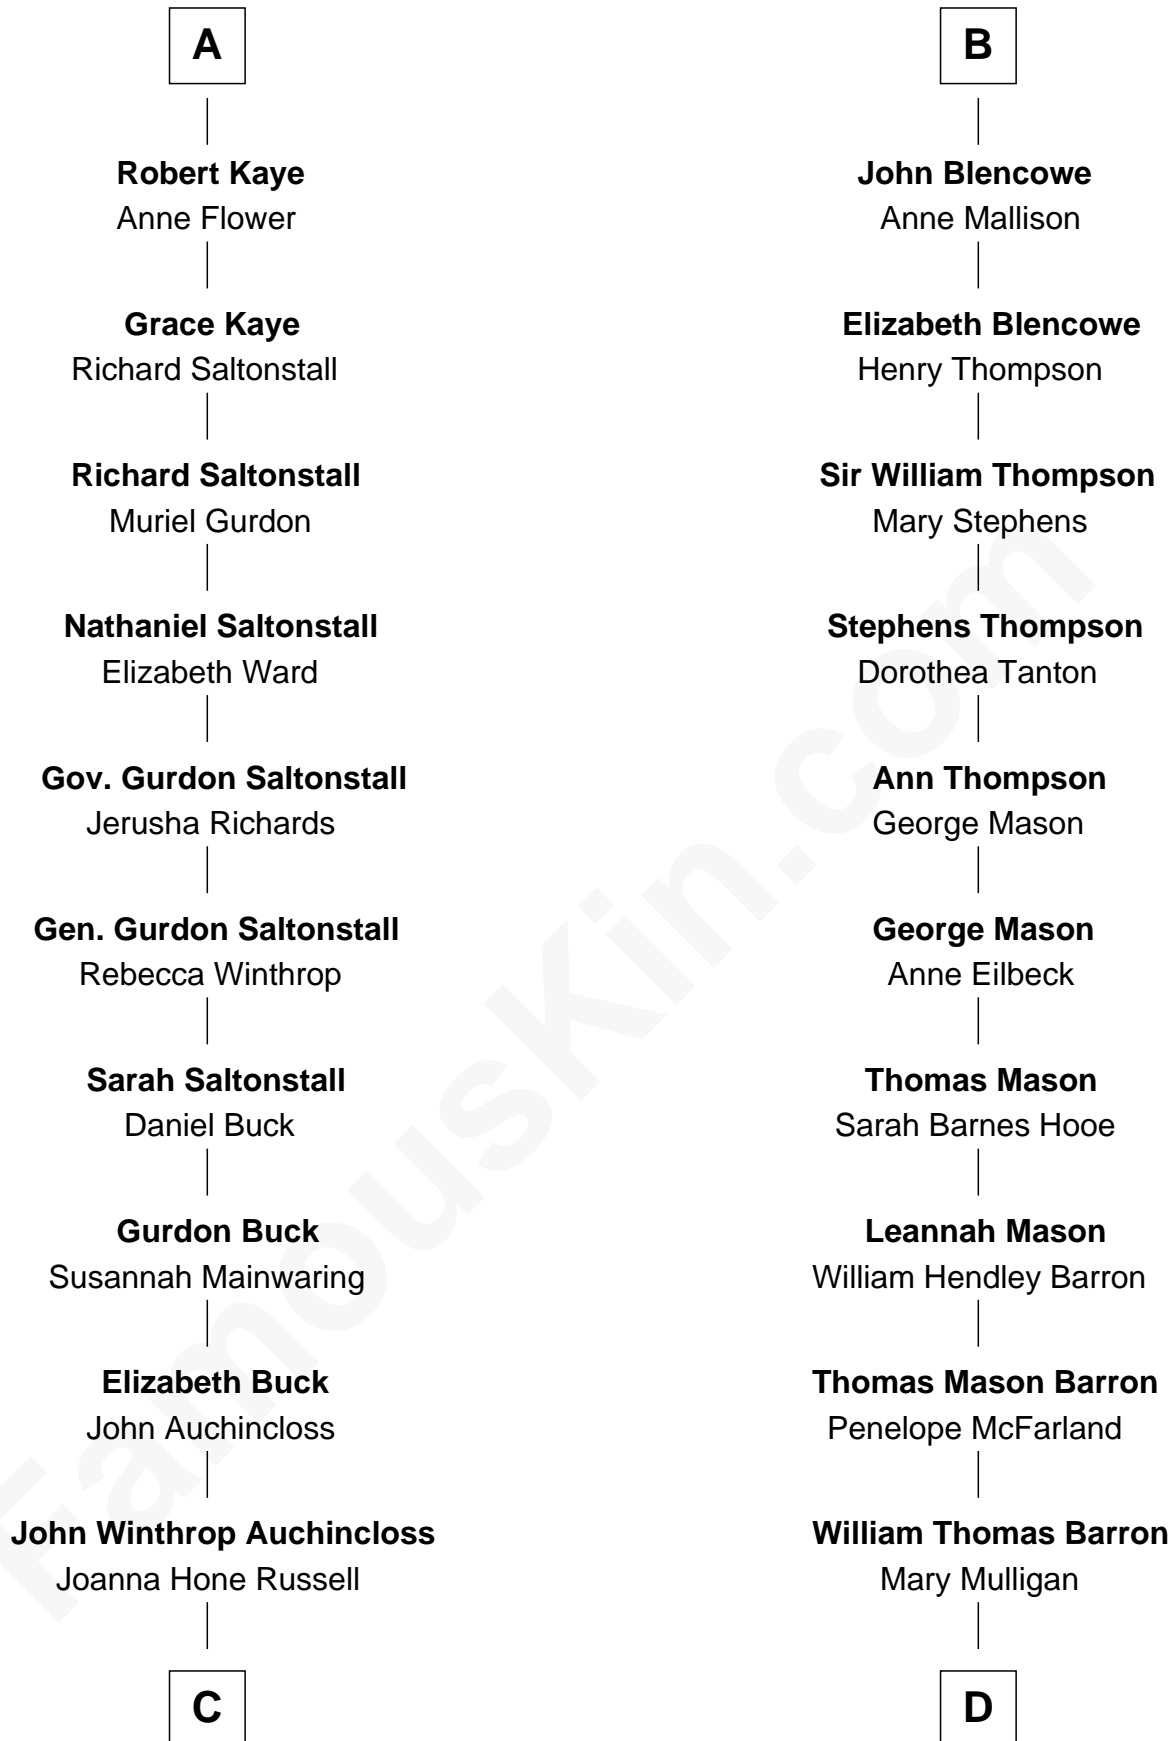

FamousKin.com
Relationship Chart of
Louis Auchincloss
Author

18th cousin 2 times removed of
Paris Hilton
Socialite and TV Personality

C

Joseph Howland Auchincloss

Priscilla Dixon Stanton

Louis Auchincloss

Author

D

Mary Adelaide Barron

Conrad Nicholson Hilton

Barron Hilton

Marilyn June Hawley

Richard Howard Hilton

Kathleen Elizabeth Avanzino

Paris Hilton