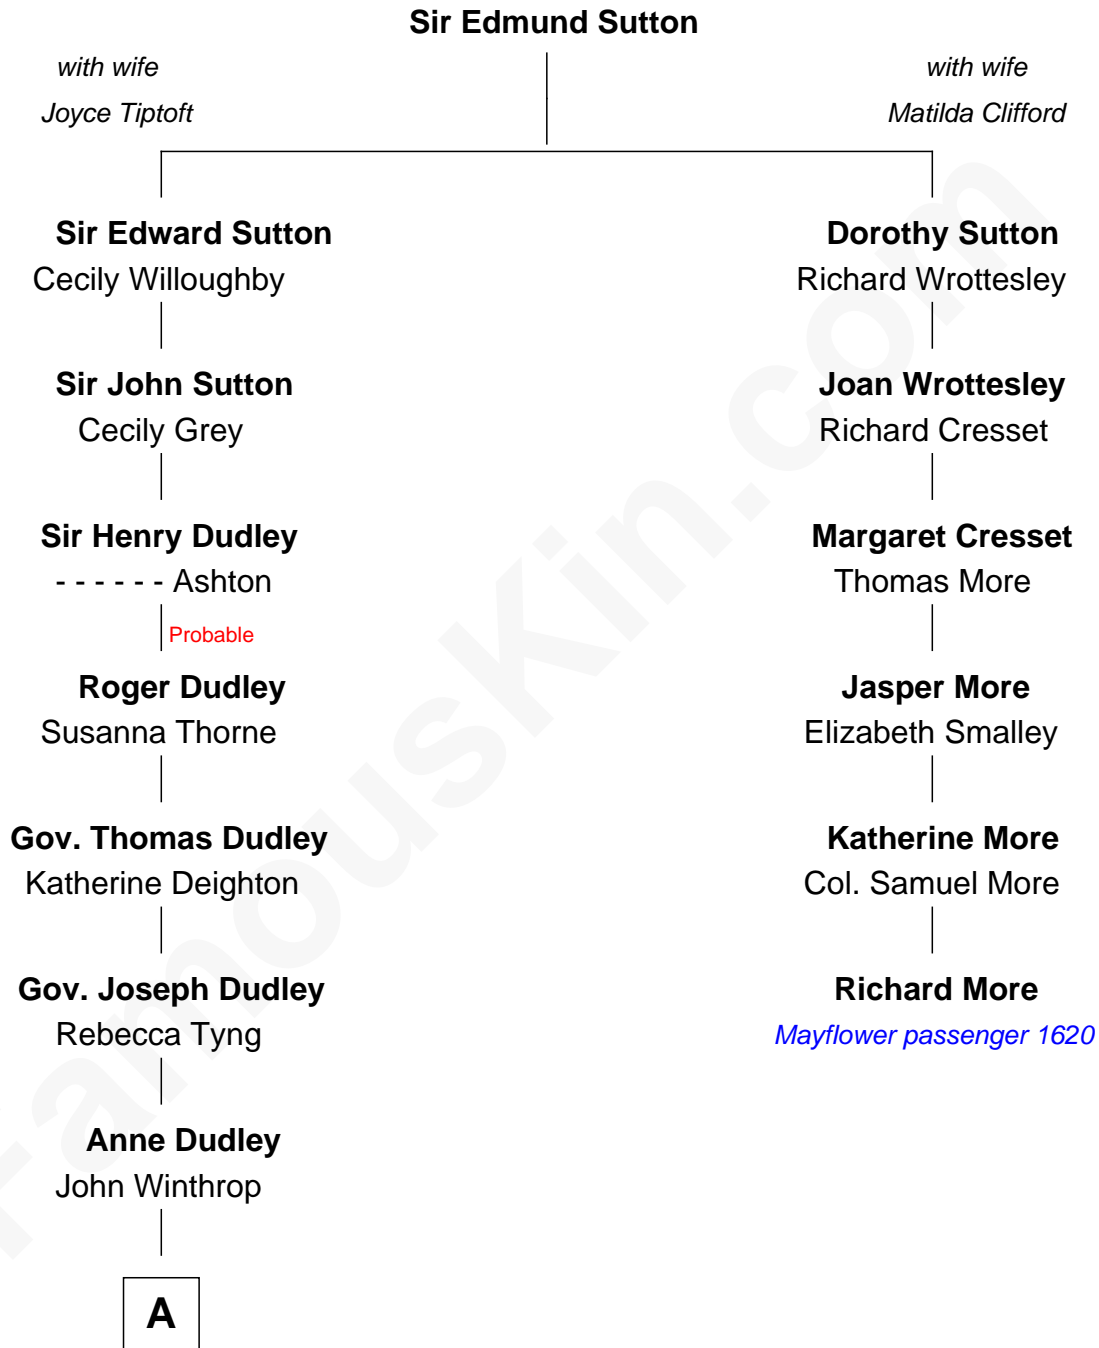

FamousKin.com

Relationship Chart of

Louis Auchincloss

Author

MAYFLOWER

5th cousin 8 times removed of

Richard More

(c1614 - c1696) *Mayflower passenger 1620*

A

—
Rebecca Winthrop
Gen. Gurdon Saltonstall

—
Sarah Saltonstall
Daniel Buck

—
Gurdon Buck
Susannah Mainwaring

—
Elizabeth Buck
John Auchincloss

—
John Winthrop Auchincloss
Joanna Hone Russell

—
Joseph Howland Auchincloss
Priscilla Dixon Stanton