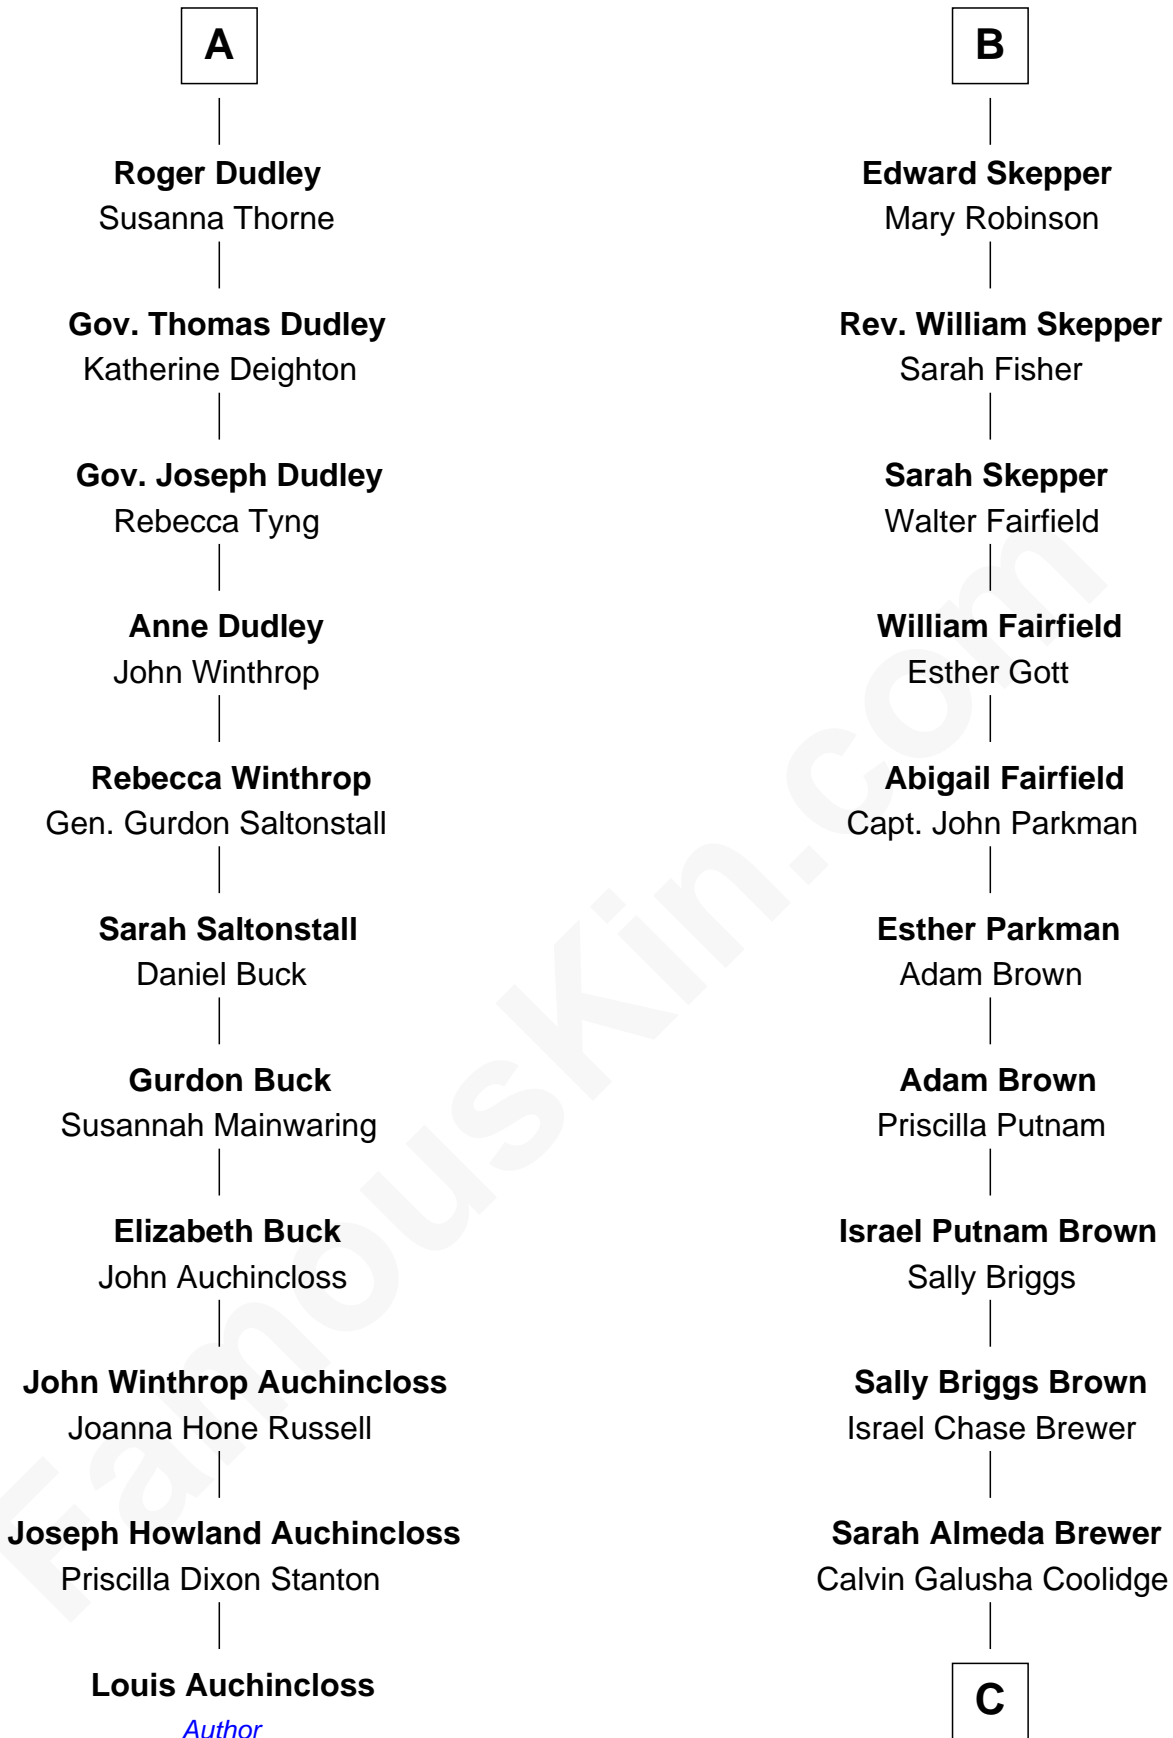

FamousKin.com
Relationship Chart of
Louis Auchincloss
Author

17th cousin 1 time removed of
Calvin Coolidge
30th U.S. President

Sir Philip le Despencer
 Elizabeth - - - - -

Alice le Despenser
 Sir John Sutton

A

Sir Philip le Despencer
 Elizabeth de Tibetot

Margery Despencer
 Sir Roger Wentworth

Sir Philip Wentworth
 Mary Clifford

Elizabeth Wentworth
 Sir Martin de la See

Joan de la See
 Sir Piers Hildyard

Isabel Hildyard
 Ralph Legard

Joan Ledgard
 Richard Skepper

B

C

Col. John Calvin Coolidge

Victoria Josephine Moor

Calvin Coolidge

30th U.S. President

FamousKin.com