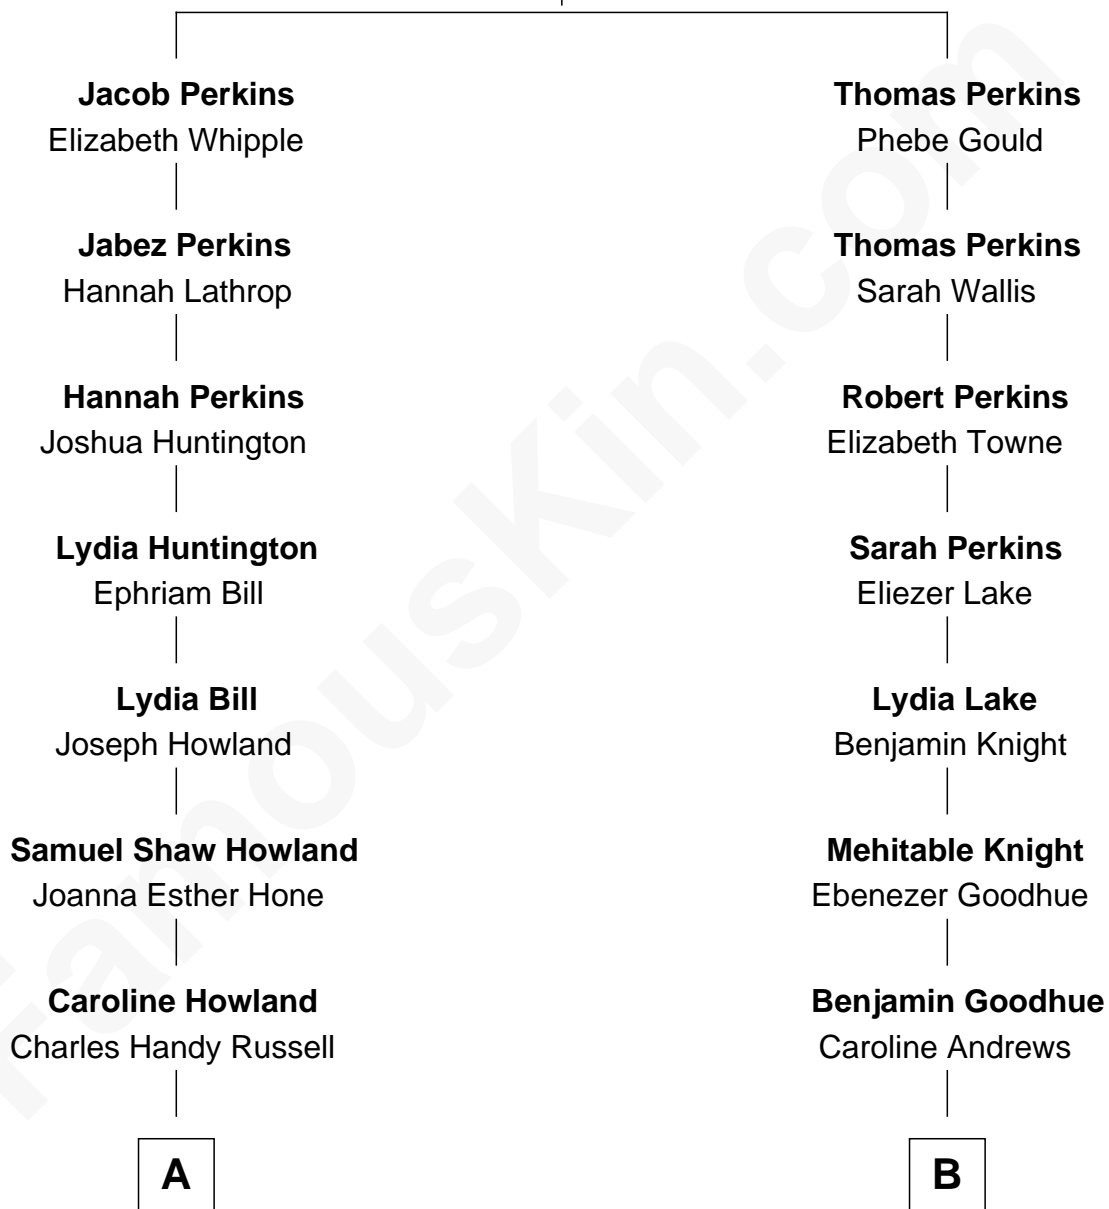

FamousKin.com

Relationship Chart of

Louis Auchincloss

Author

8th cousin 1 time removed of

Grace (Goodhue) Coolidge

First Lady of President Calvin Coolidge

John Perkins

Judith Gater

FamousKin.com