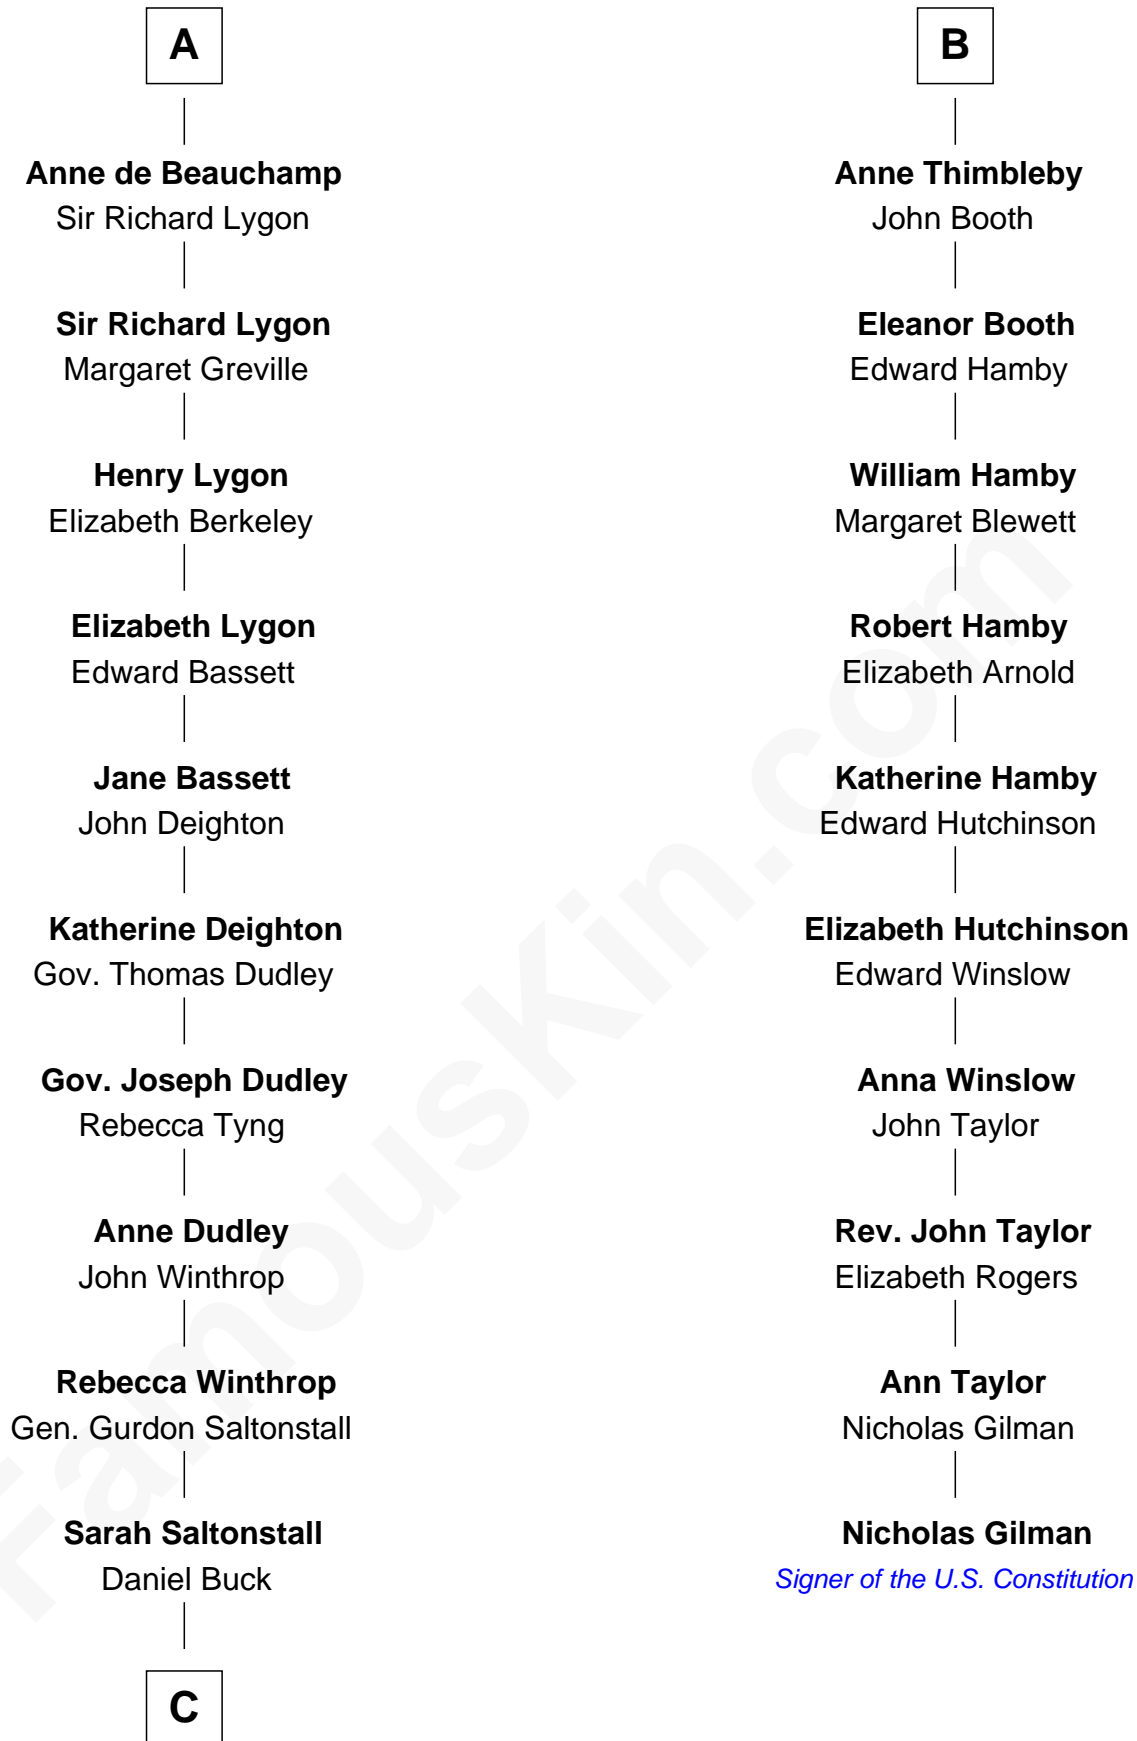

FamousKin.com

Relationship Chart of

Louis Auchincloss

Author

16th cousin 5 times removed of

Nicholas Gilman

Signer of the U.S. Constitution

John de Botetourte

Elizabeth Stafford
Sir Richard de Beauchamp

A

Thomas de Botetourte

Joan de Somery

John de Botetourte
Joyce la Zouche de Mortimer

Joyce de Botetourte
Sir Baldwin Freville

Sir Baldwin Freville
Maude le Scrope

Margaret Freville
Sir Hugh Willoughby

Margery Willoughby
Sir Godfrey Hilton

Elizabeth Hilton
Richard Thimbleby

B

C

—
Gurdon Buck

Susannah Mainwaring

—
Elizabeth Buck