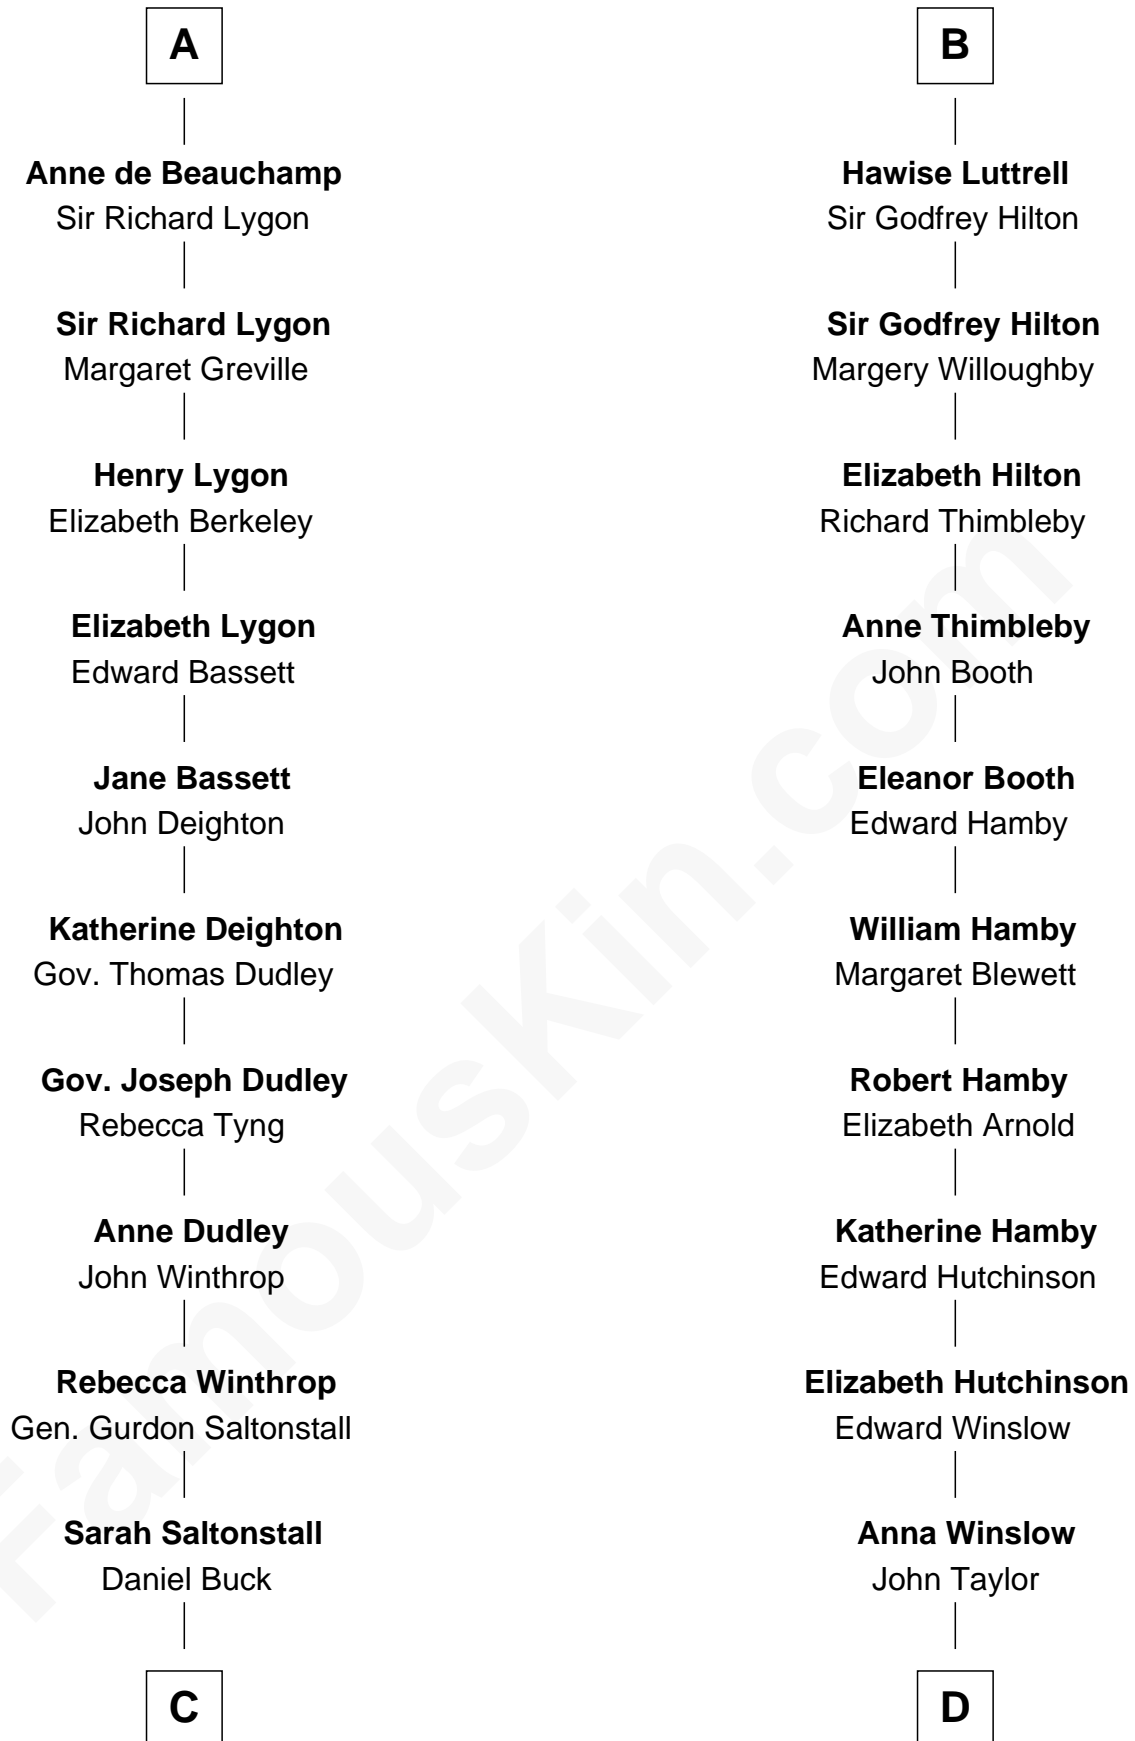

FamousKin.com Relationship Chart of

Louis Auchincloss

Author

19th cousin 2 times removed of

Nicholas Gilman

Signer of the U.S. Constitution

C

Gurdon Buck
Susannah Mainwaring

Elizabeth Buck
John Auchincloss

John Winthrop Auchincloss
Joanna Hone Russell

Joseph Howland Auchincloss
Priscilla Dixon Stanton

Louis Auchincloss
Author

D

Rev. John Taylor
Elizabeth Rogers

Ann Taylor
Nicholas Gilman