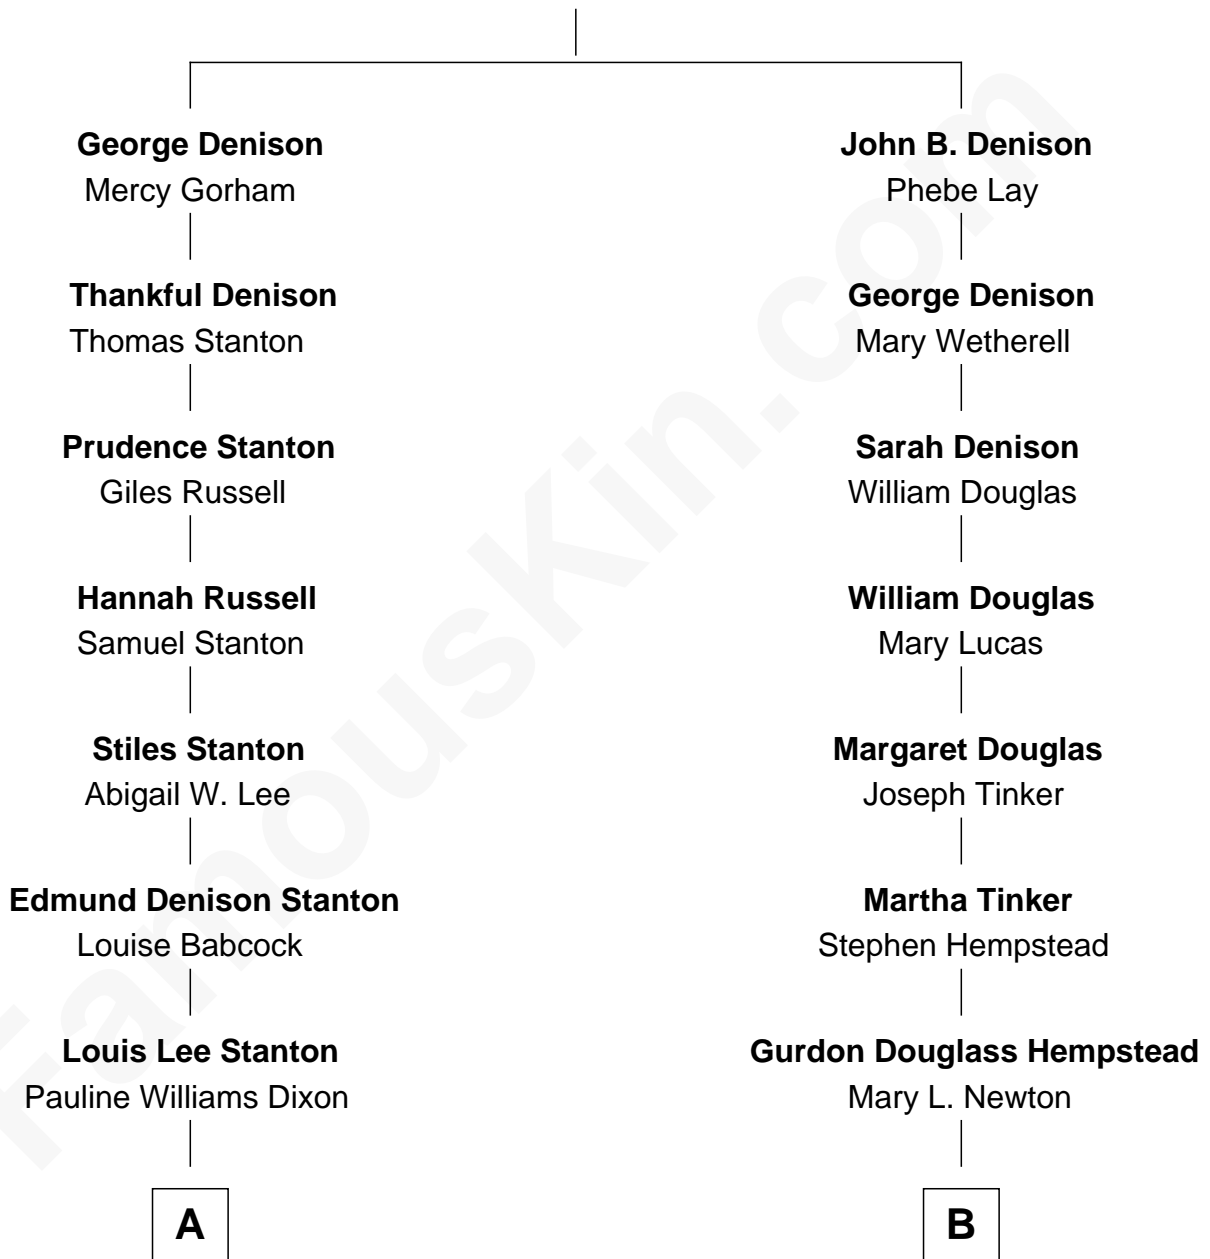

FamousKin.com

Relationship Chart of

Louis Auchincloss

Author

8th cousin 3 times removed of

Richard Gere

Movie Actor

George Denison

Ann Borodell

A

Priscilla Dixon Stanton
Joseph Howland Auchincloss

Louis Auchincloss
Author

B

Julia Anne Hempstead
Elisha Thomas Tiffany

Nelson Leroy Tiffany
Evaline Harriet Williams

William Stanton Tiffany
Anna Rebecca Stevens

Doris Anna Tiffany
Homer George Gere

Richard Gere
Movie Actor