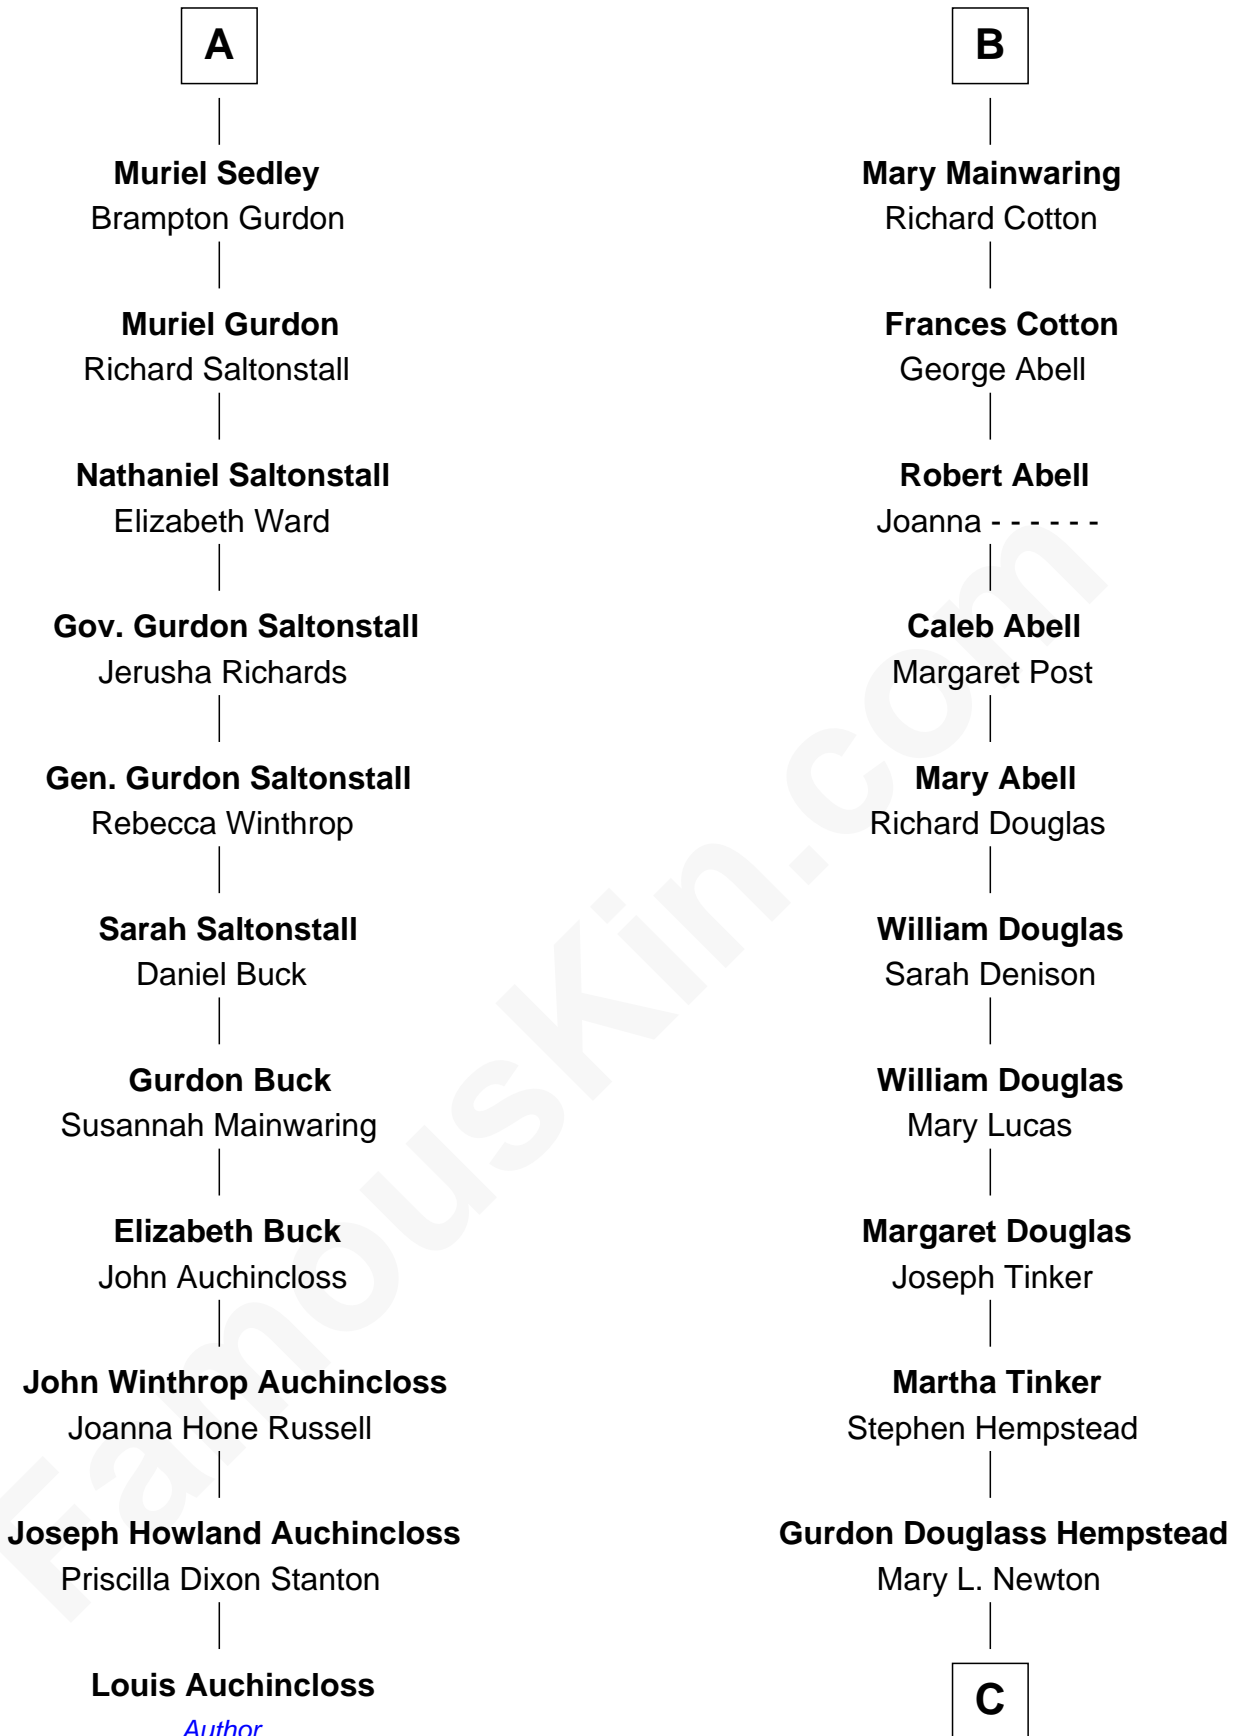

FamousKin.com

Relationship Chart of

Louis Auchincloss

Author

17th cousin 4 times removed of

Richard Gere

Movie Actor

Sir Richard Fitzalan

Elizabeth de Bohun

Elizabeth Fitzalan
Sir Thomas Mowbray

Margaret Mowbray
Sir Robert Howard

Sir John Howard
Margaret Chedworth

Katherine Howard
Sir John Bouchier

Jane Bouchier
Edmund Knyvet

John Knyvet
Agnes Harcourt

Sir Arthur Mainwaring
Margaret Mainwaring

B

C

Julia Anne Hempstead

Elisha Thomas Tiffany

Nelson Leroy Tiffany

Evaline Harriet Williams

William Stanton Tiffany