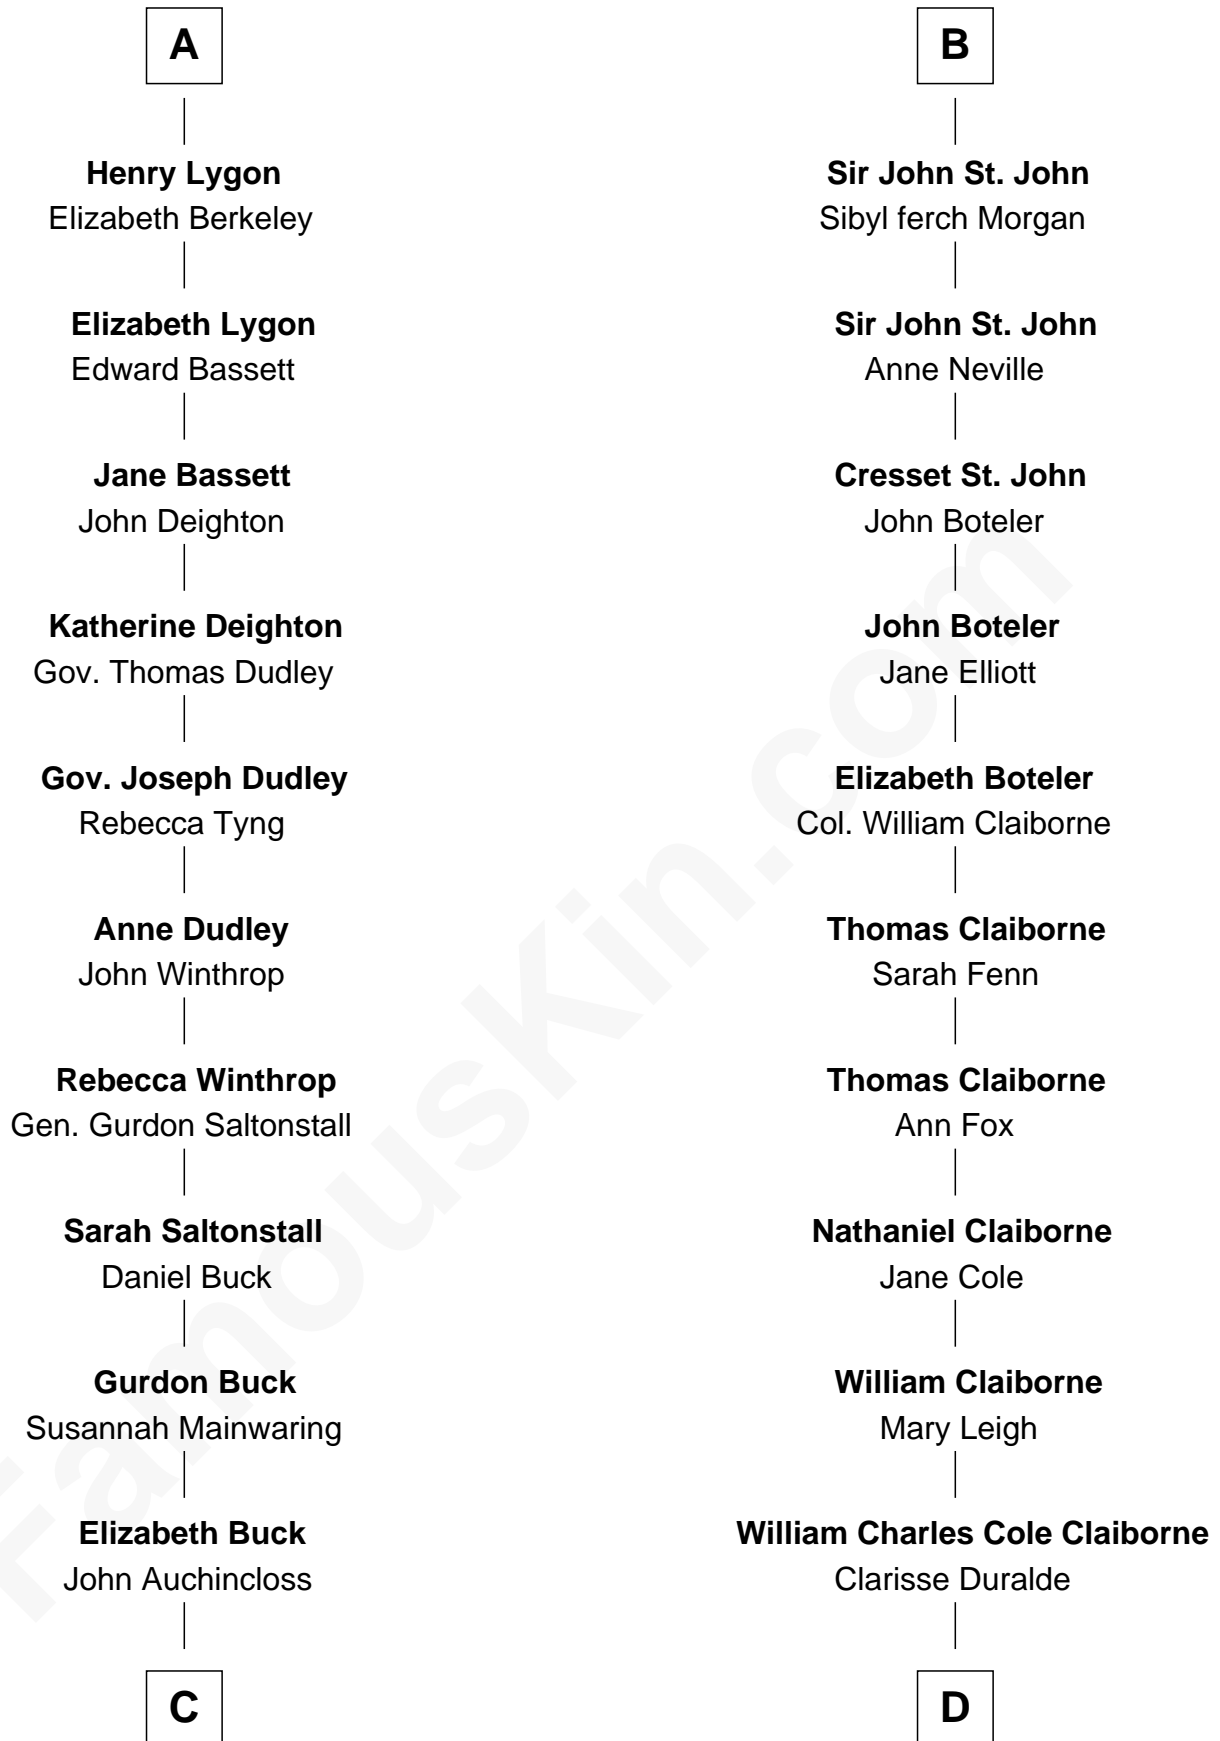

**FamousKin.com**  
**Relationship Chart of**  
**Louis Auchincloss**  
*Author*

19th cousin 1 time removed of

**Liz Claiborne**

*Fashion Designer and Founder of Liz Claiborne Inc.*

**C**

**John Winthrop Auchincloss**

Joanna Hone Russell

**Joseph Howland Auchincloss**

Priscilla Dixon Stanton

**Louis Auchincloss**

*Author*

**D**

**William Charles Cole Claiborne**

Louise de Balathier