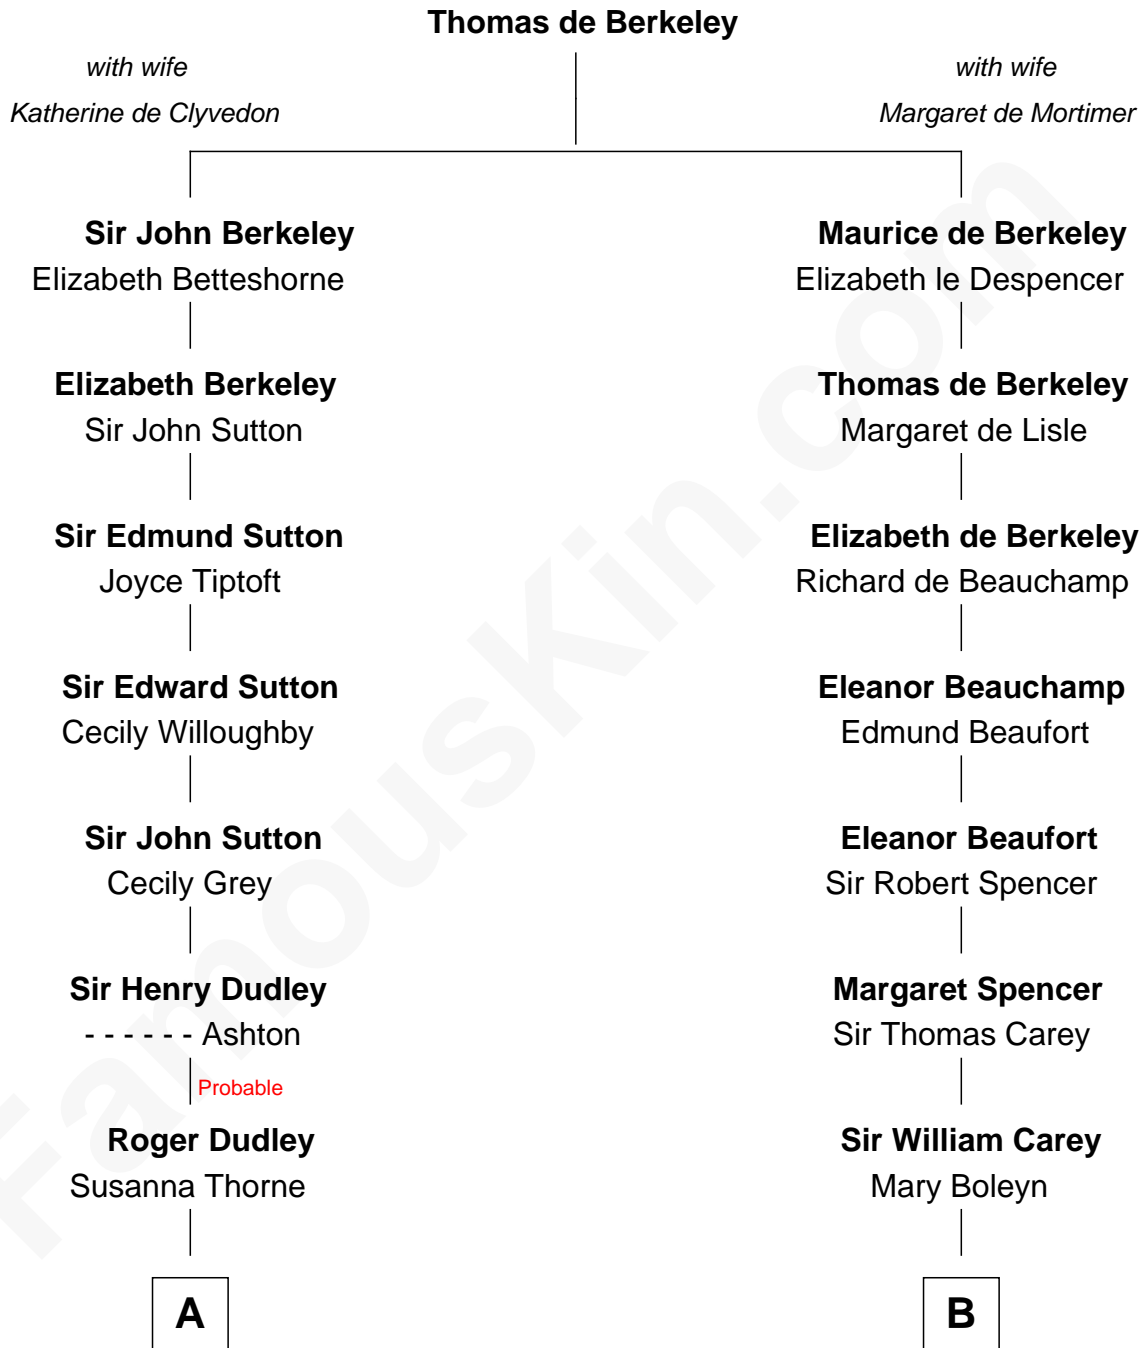

**FamousKin.com**  
**Relationship Chart of**  
**Louis Auchincloss**  
*Author*

16th cousin 3 times removed of

**Liz Claiborne**

*Fashion Designer and Founder of Liz Claiborne Inc.*

**C**

—  
**Fernand Claiborne**  
Marie Louise Villeré

—  
**Omer Villere Claiborne**  
Carolyn Louise Fenner

—  
**Liz Claiborne**  
*Found of Liz Claiborne Inc.*

FamousKin.com