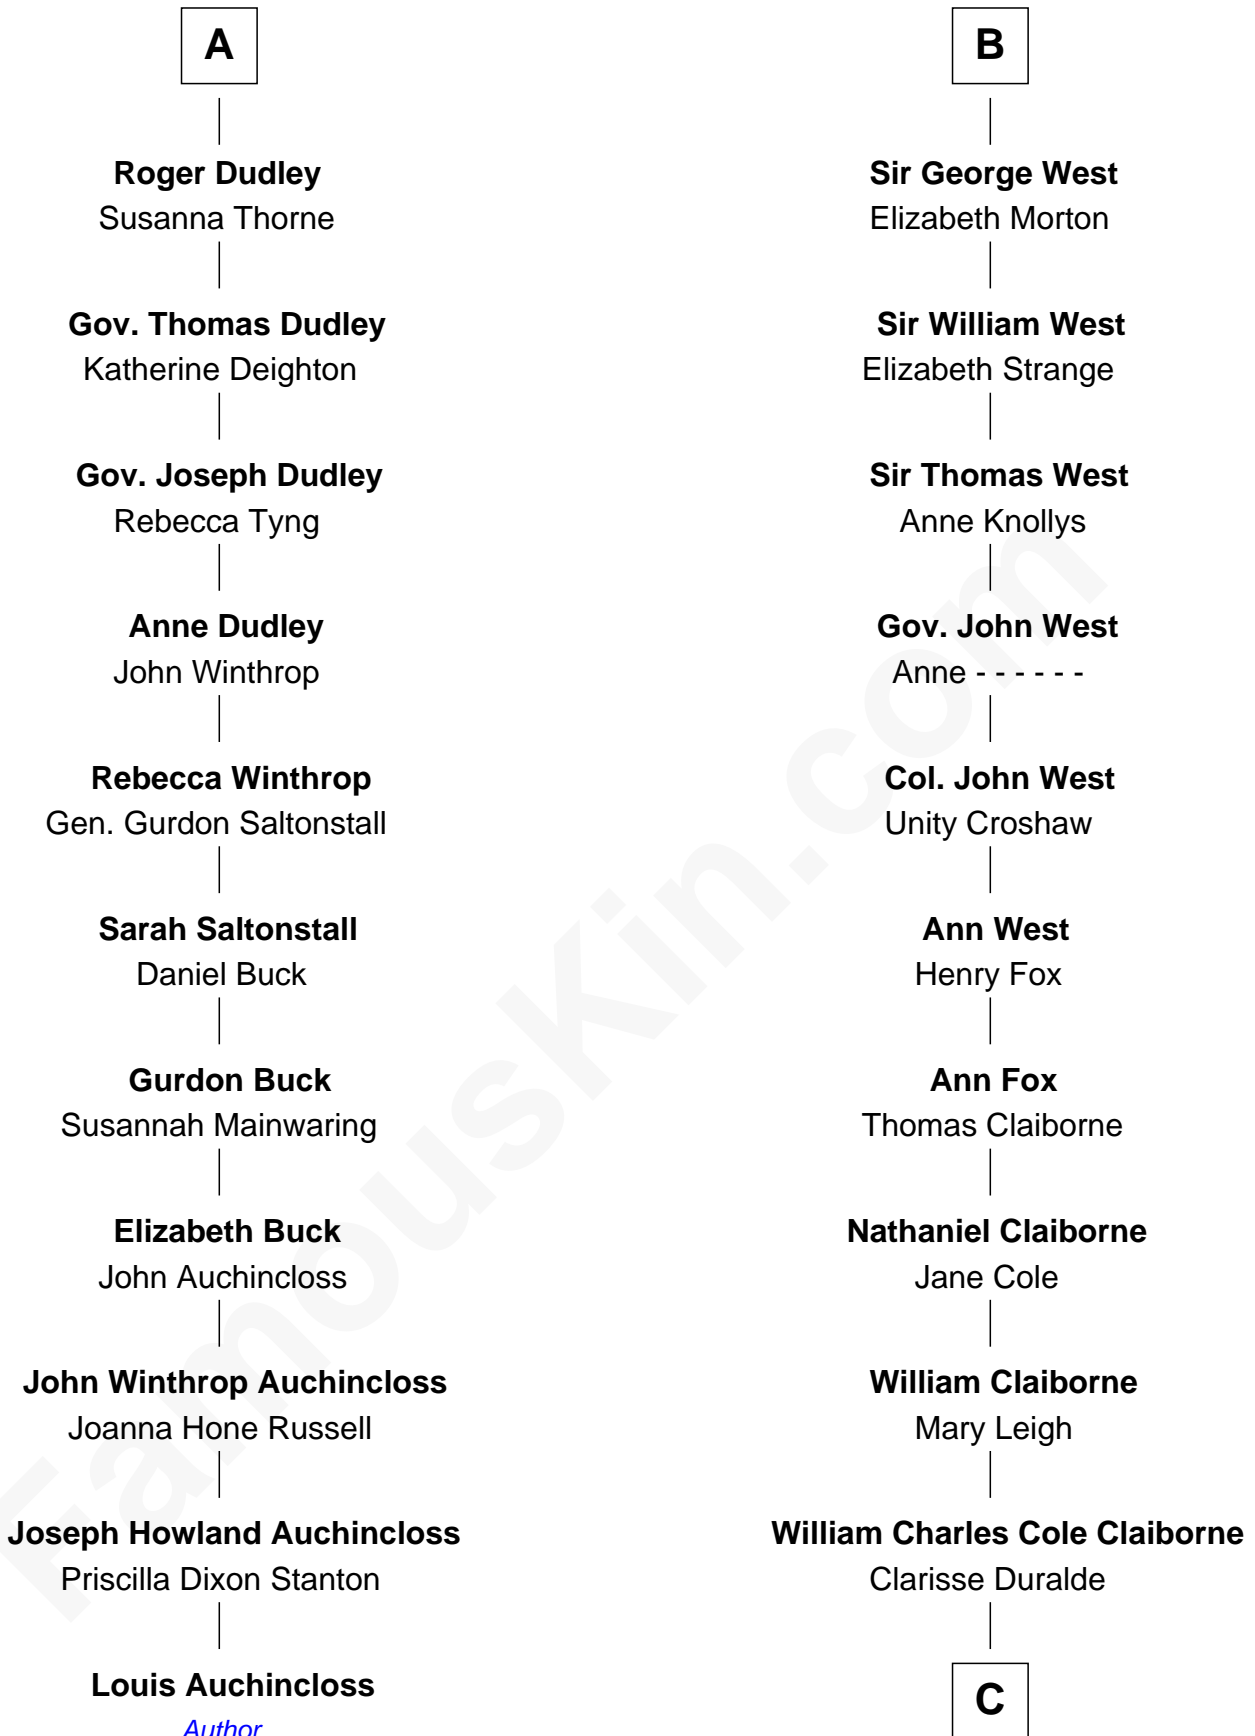

**FamousKin.com**  
**Relationship Chart of**  
**Louis Auchincloss**  
*Author*

17th cousin 3 times removed of

**Liz Claiborne**

*Fashion Designer and Founder of Liz Claiborne Inc.*

**C**

|  
**William Charles Cole Claiborne**

Louise de Balathier

|  
**Fernand Claiborne**

Marie Louise Villeré

|  
**Omer Villere Claiborne**

Carolyn Louise Fenner

|  
**Liz Claiborne**

*Found of Liz Claiborne Inc.*

FamousKin.com