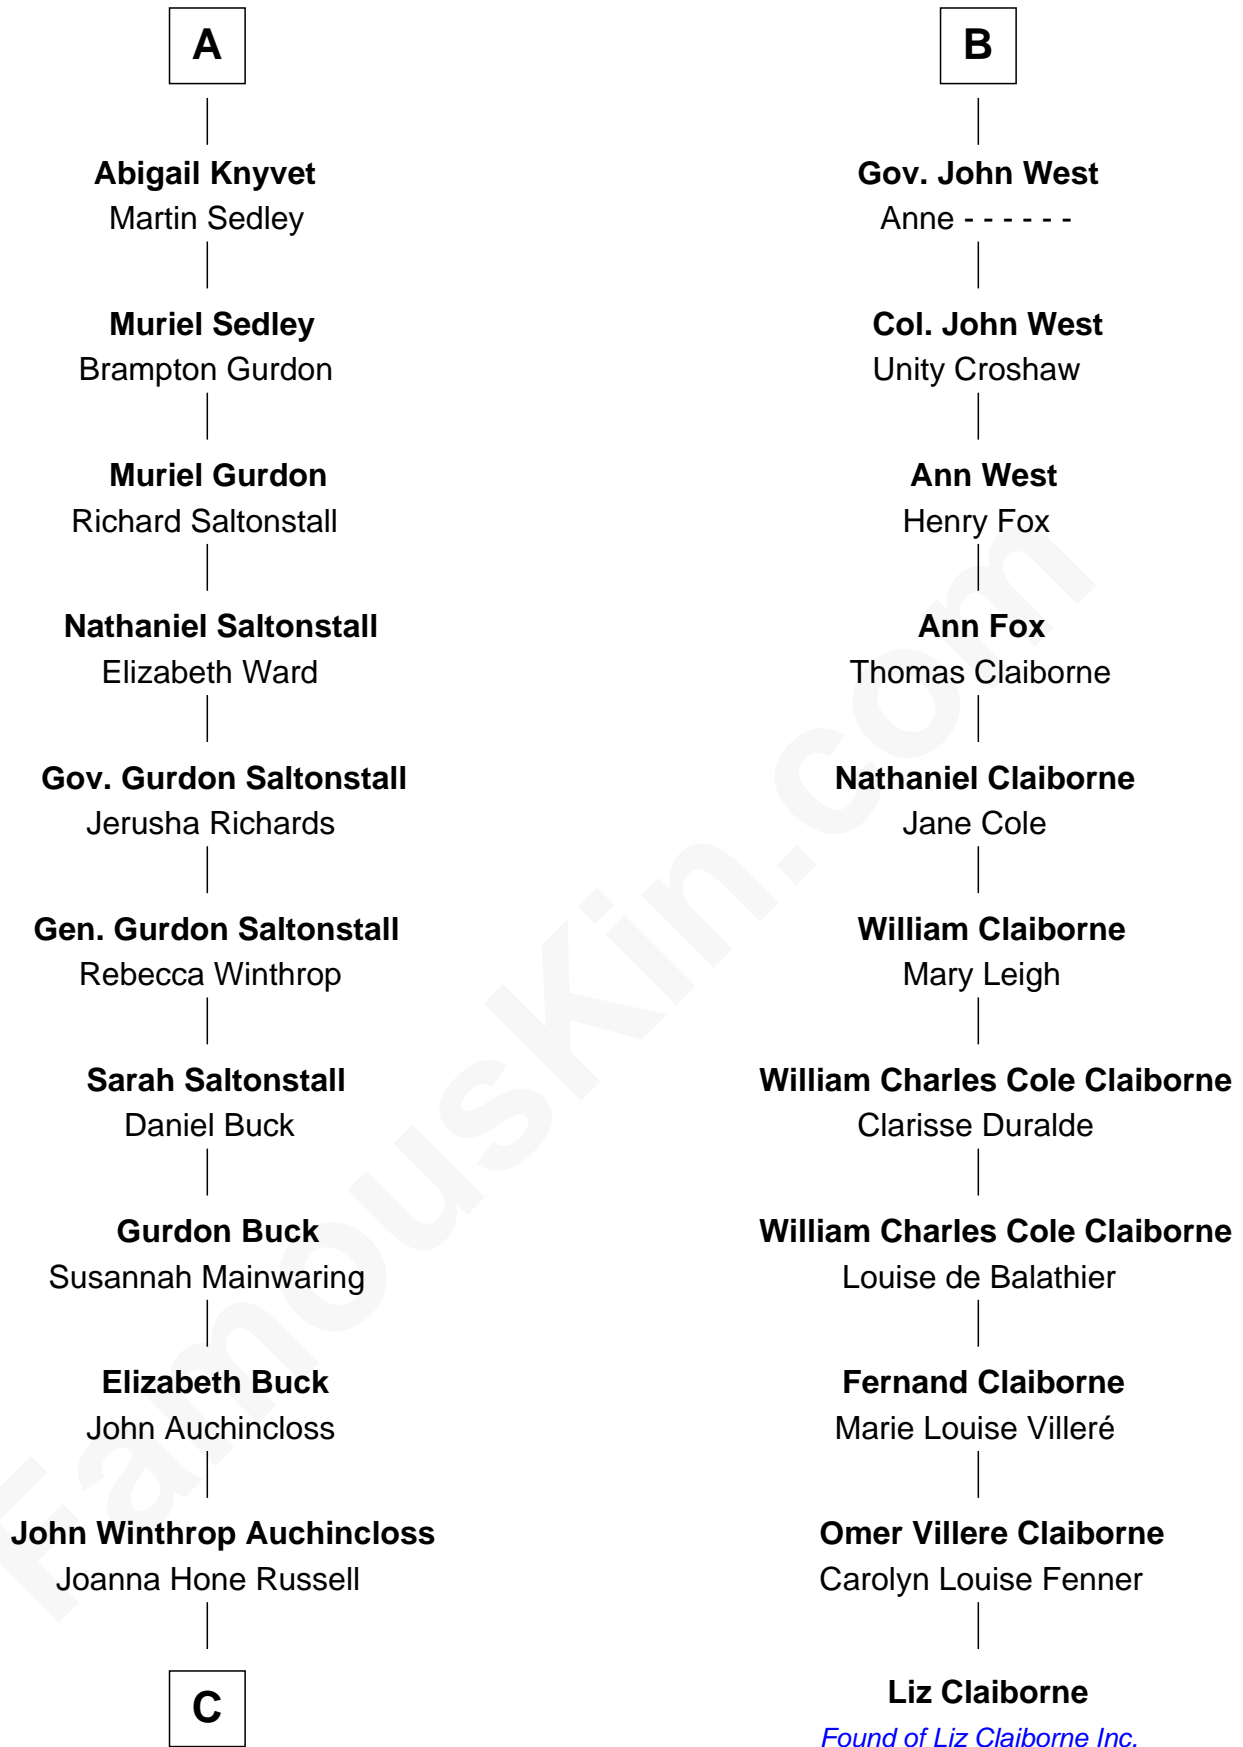

FamousKin.com

Relationship Chart of

Louis Auchincloss

Author

17th cousin 1 time removed of

Liz Claiborne

Fashion Designer and Founder of Liz Claiborne Inc.

Sir Michael de la Pole

Katherine Wingfield

Michael de la Pole
Katherine de Stafford

William de la Pole

Joan de la Pole
Thomas Stonor

Mary Stonor
John Barantyne

Sir William Barantyne
Mary Reade

Margaret Barantyne
Sir John Harcourt

Agnes Harcourt
John Knyvet

A

Anne de la Pole
Robert Thorley

Margaret Thorley
Sir Reynold West

Sir Richard West
Katherine Hungerford

Sir Thomas West
Eleanor Copley

Sir George West
Elizabeth Morton

Sir William West
Elizabeth Strange

Sir Thomas West
Anne Knollys

B

C

—
Joseph Howland Auchincloss

Priscilla Dixon Stanton

—
Louis Auchincloss

Author

FamousKin.com