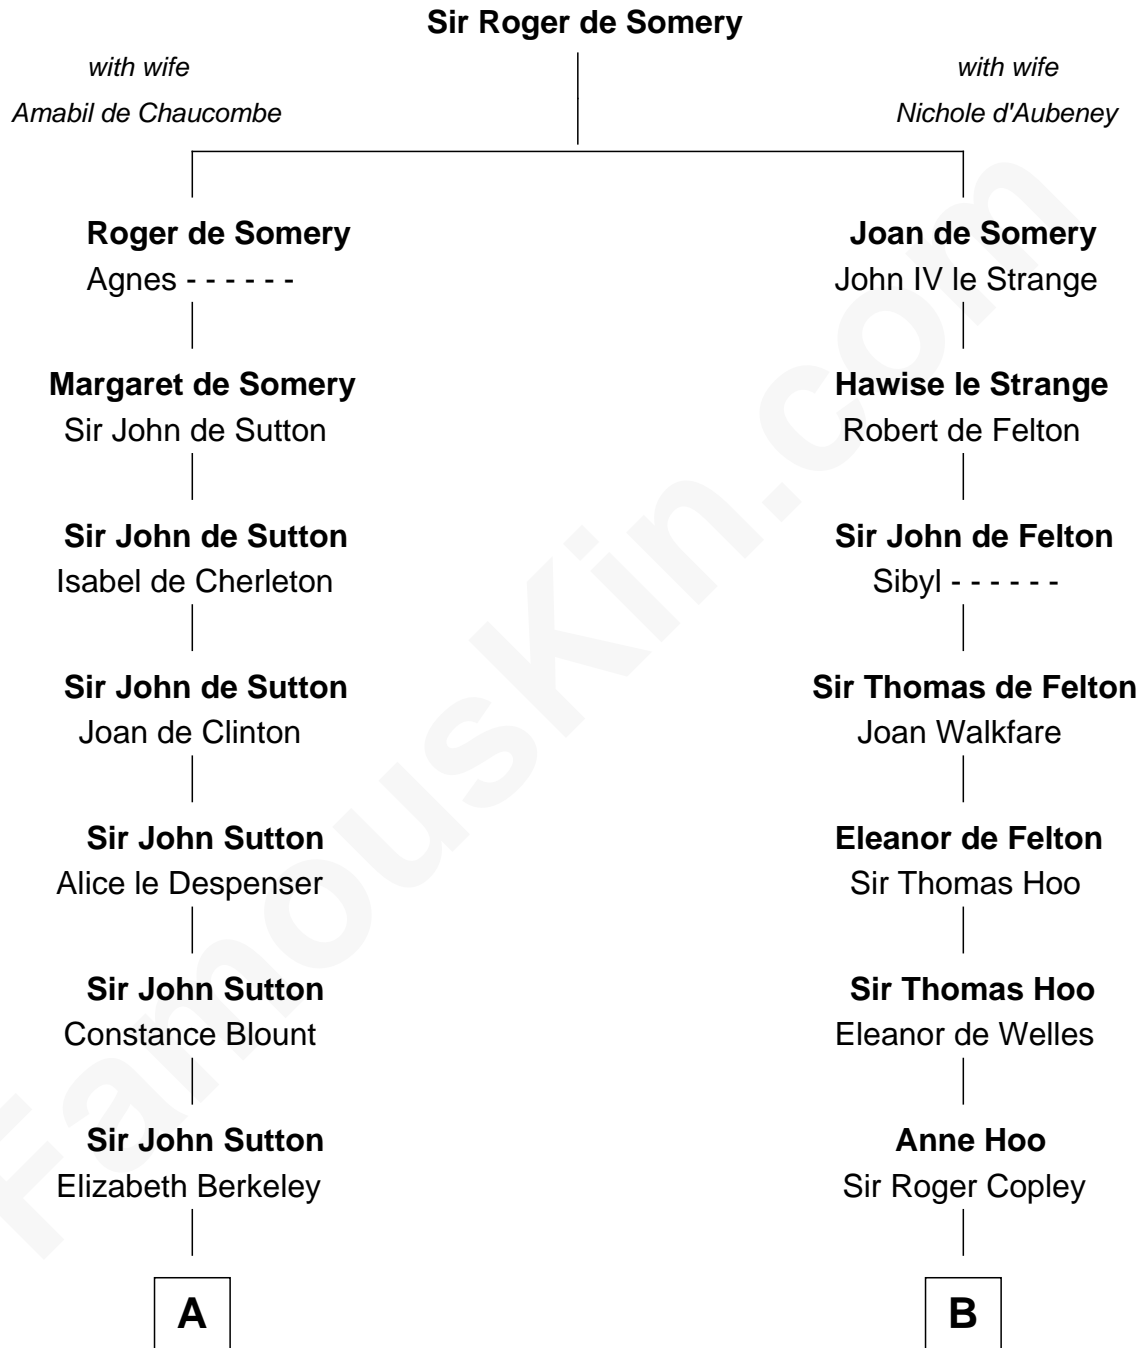

FamousKin.com
Relationship Chart of
Louis Auchincloss
Author

17th cousin 4 times removed of
William C. C. Claiborne
1st Governor of Louisiana

C

—
Gurdon Buck

Susannah Mainwaring

—
Elizabeth Buck

John Auchincloss

—
John Winthrop Auchincloss

Joanna Hone Russell

—
Joseph Howland Auchincloss

Priscilla Dixon Stanton

—
Louis Auchincloss

Author