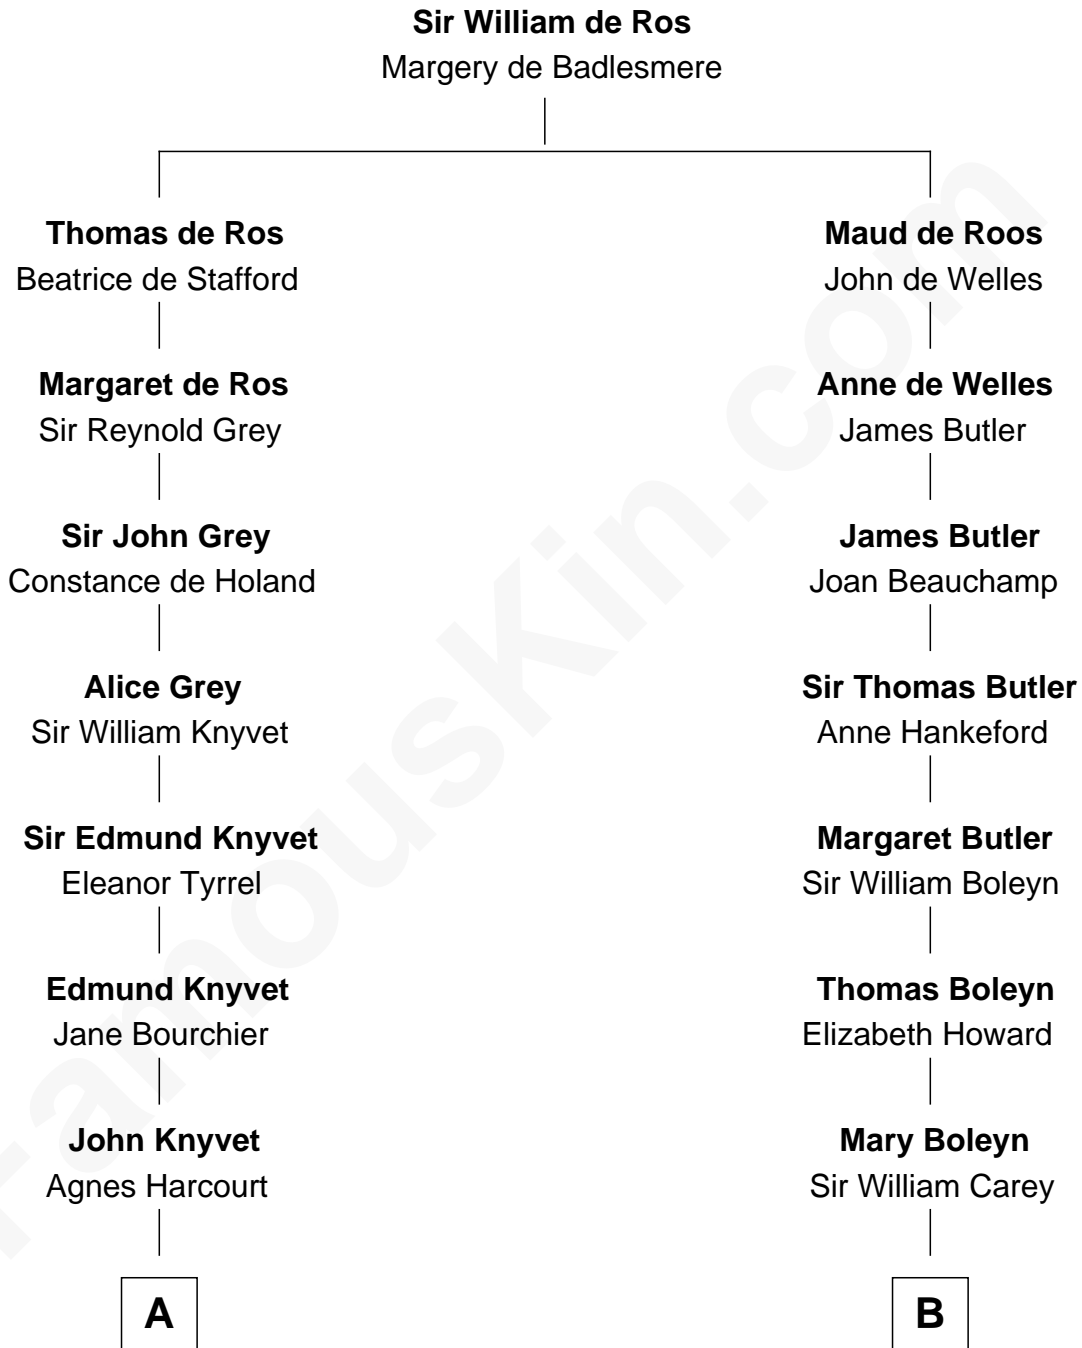

FamousKin.com

Relationship Chart of

Louis Auchincloss

Author

15th cousin 3 times removed of

William C. C. Claiborne

1st Governor of Louisiana

C

Joseph Howland Auchincloss

Priscilla Dixon Stanton

Louis Auchincloss

Author

FamousKin.com