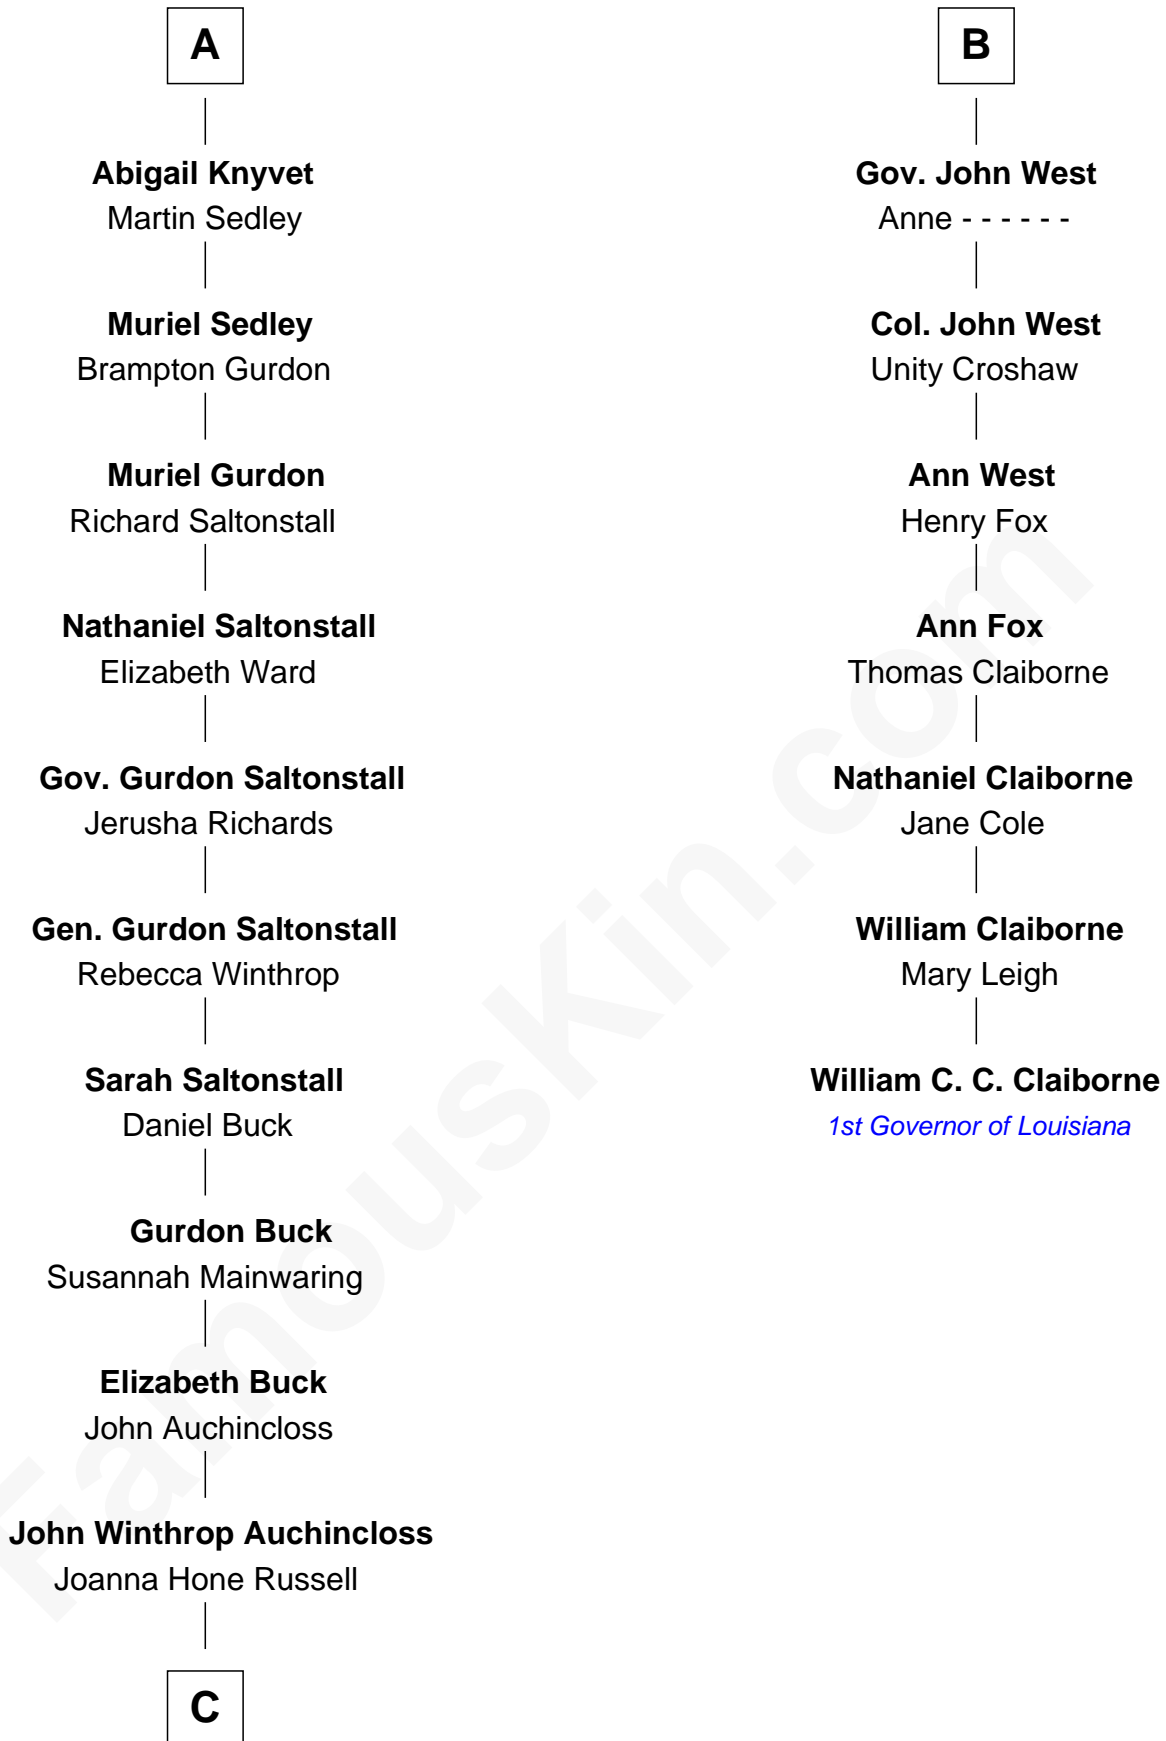

FamousKin.com
Relationship Chart of
Louis Auchincloss
Author

13th cousin 5 times removed of
William C. C. Claiborne
1st Governor of Louisiana

C

Joseph Howland Auchincloss

Priscilla Dixon Stanton

Louis Auchincloss