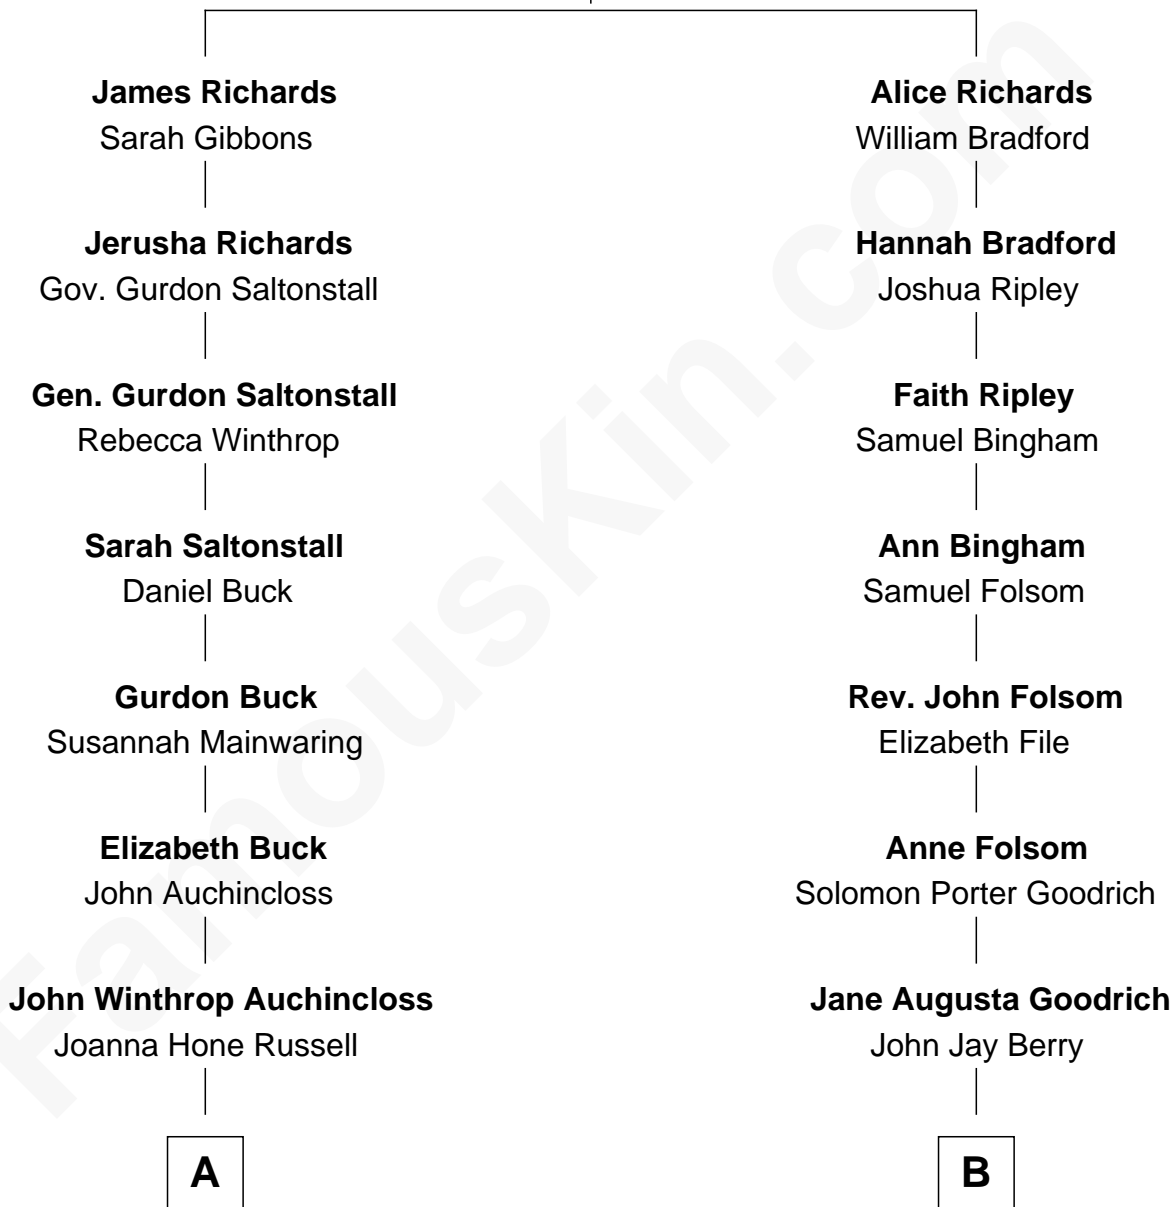

FamousKin.com
Relationship Chart of
Louis Auchincloss
Author

8th cousin 3 times removed of
Sally Field
TV and Movie Actress

Thomas Richards
 Welthian - - - - -

A

Joseph Howland Auchincloss

Priscilla Dixon Stanton

Louis Auchincloss

Author

B

Alexander M. Berry

Rachel Benson

Charlotte Berry

John Quincy Field

Fleet Folsom Field

Jane Elizabeth Fox

Richard Dryden Field

Margaret Joy Morlan

Sally Field

TV and Movie Actress

FamousKin.com