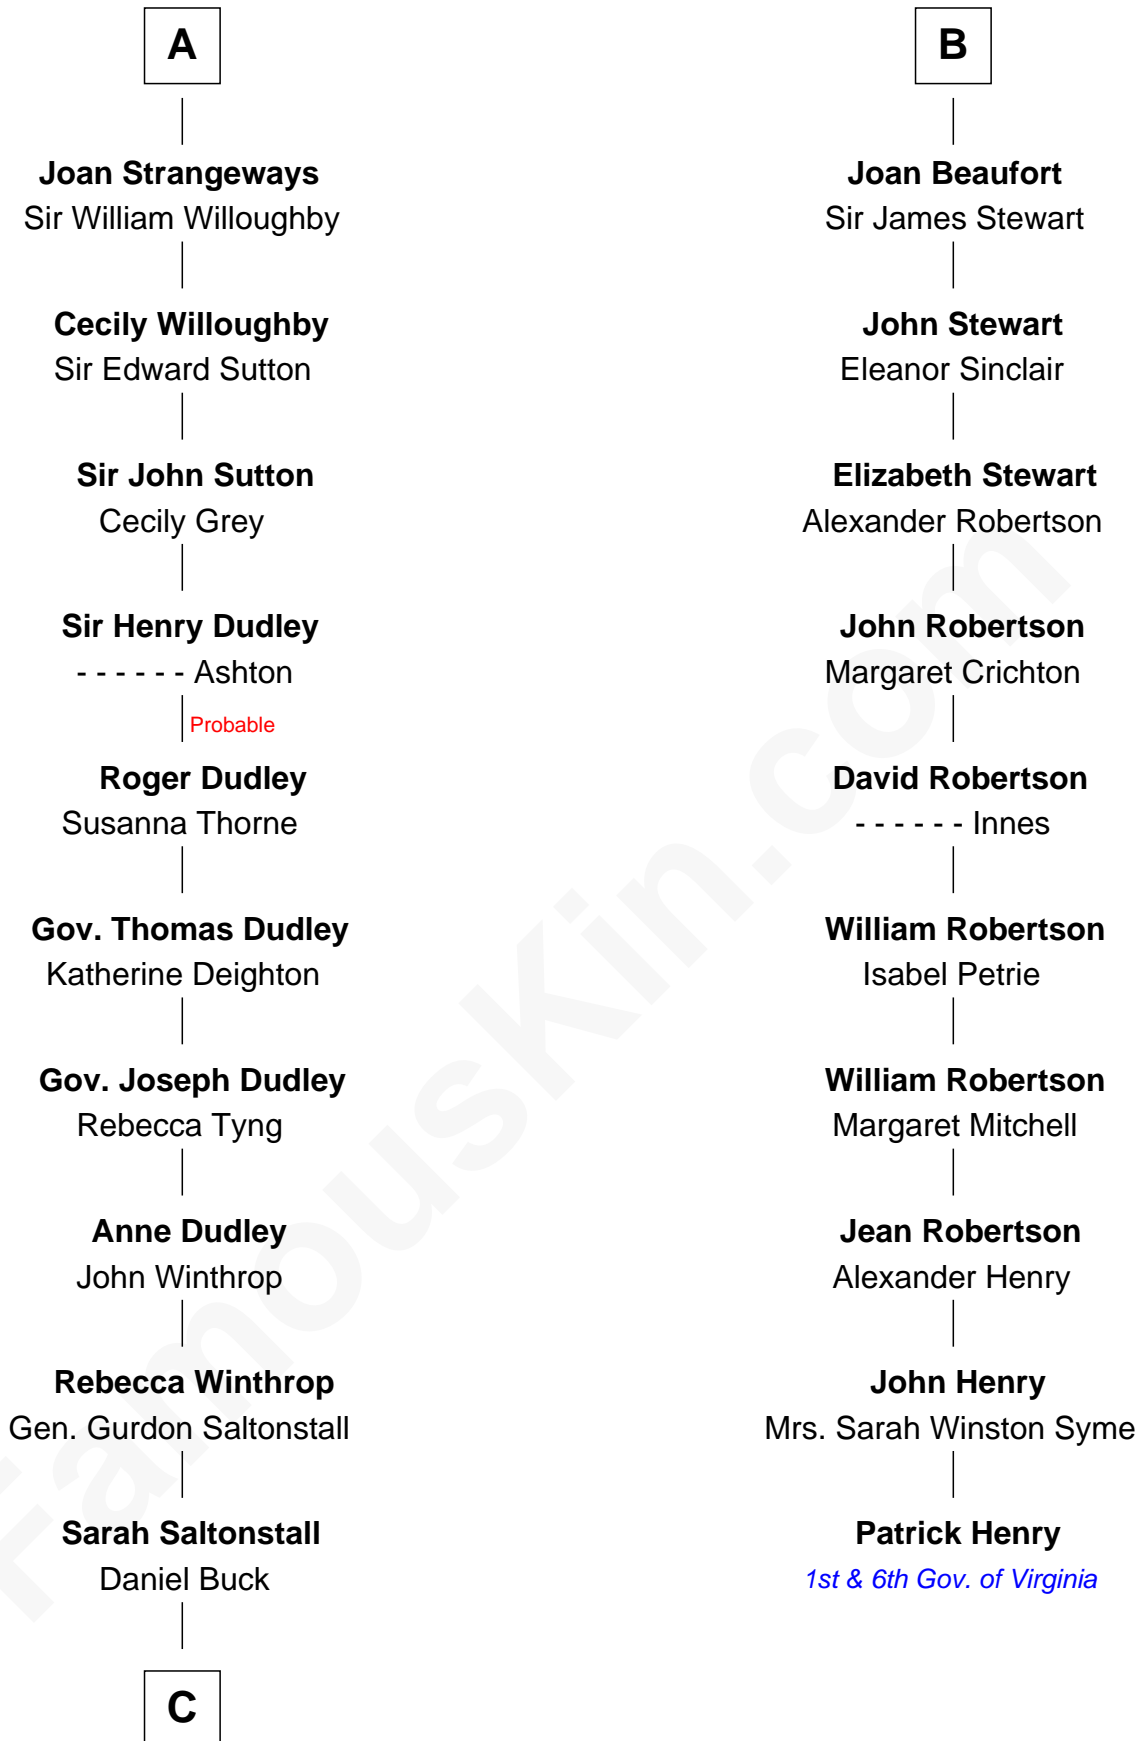

FamousKin.com

Relationship Chart of

Louis Auchincloss

Author

16th cousin 5 times removed of

Patrick Henry

1st and 6th Governor of Virginia

Sir William Longespee

Ela of Salisbury

C

—
Gurdon Buck

Susannah Mainwaring

—
Elizabeth Buck

John Auchincloss

—
John Winthrop Auchincloss

Joanna Hone Russell