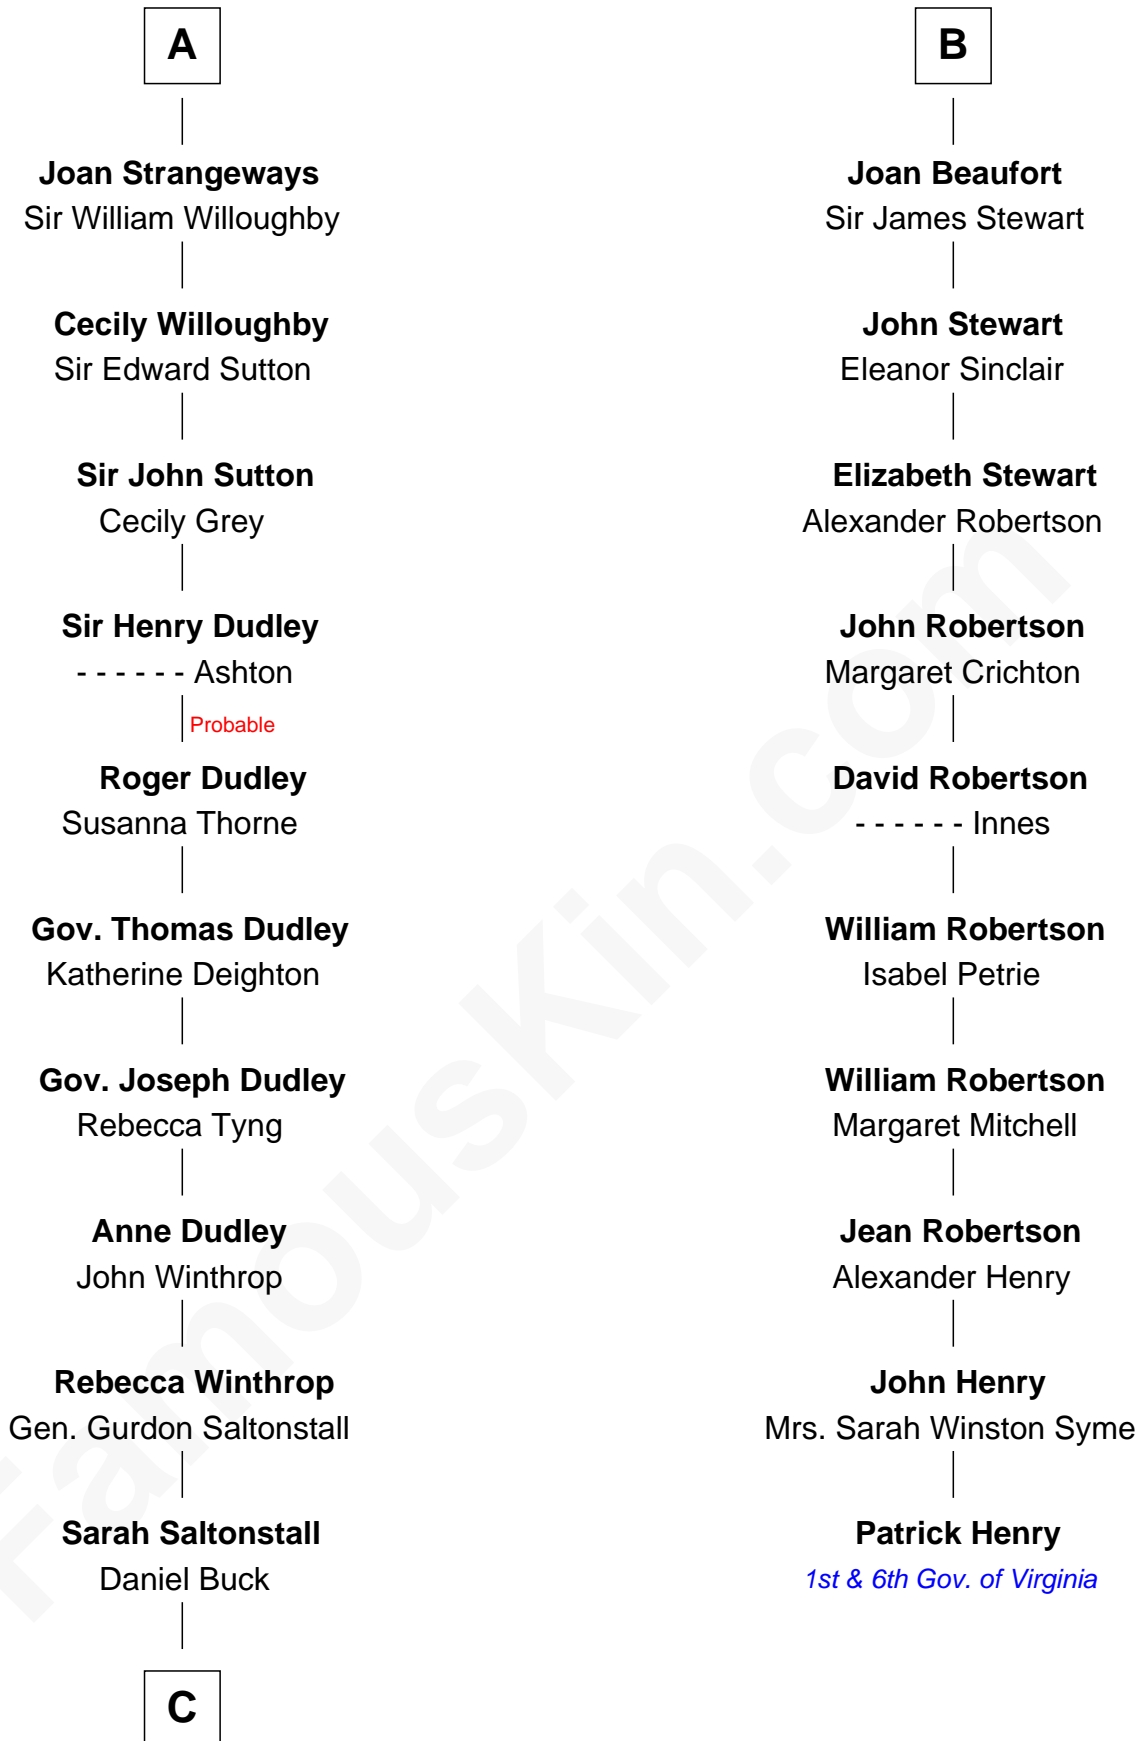

FamousKin.com

Relationship Chart of

Louis Auchincloss

Author

16th cousin 5 times removed of

Patrick Henry

1st and 6th Governor of Virginia

Roger la Zouche

Margaret Biset

C

—
Gurdon Buck

Susannah Mainwaring

—
Elizabeth Buck

John Auchincloss

—
John Winthrop Auchincloss

Joanna Hone Russell