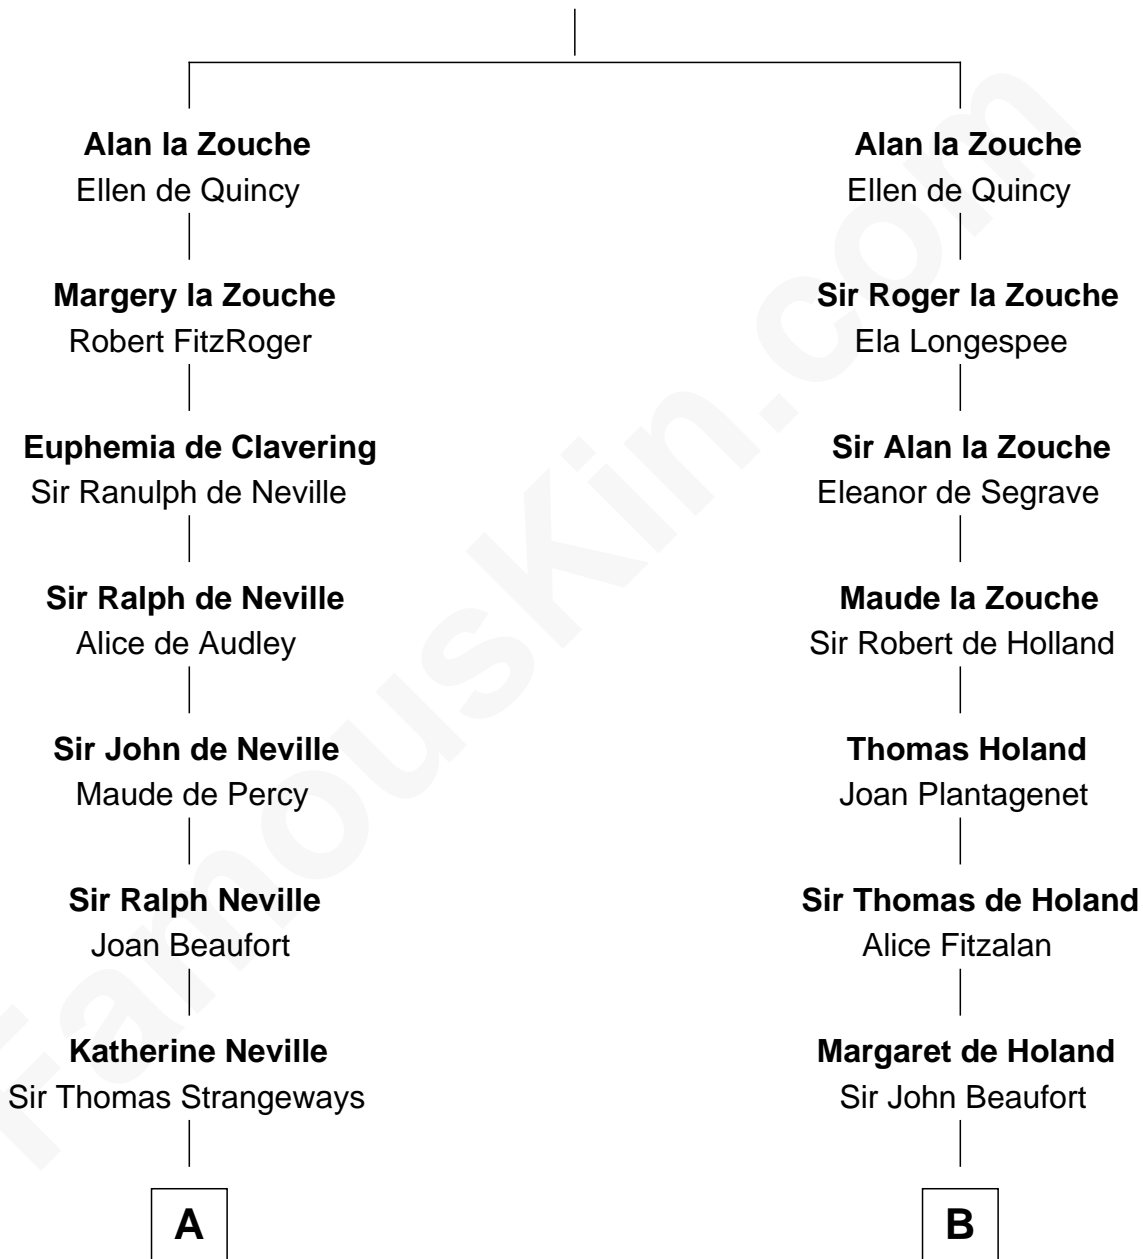

FamousKin.com

Relationship Chart of

Louis Auchincloss

Author

16th cousin 5 times removed of

Patrick Henry

1st and 6th Governor of Virginia

Roger la Zouche

Margaret Biset

C

—
Gurdon Buck

Susannah Mainwaring

—
Elizabeth Buck

John Auchincloss

—
John Winthrop Auchincloss

Joanna Hone Russell