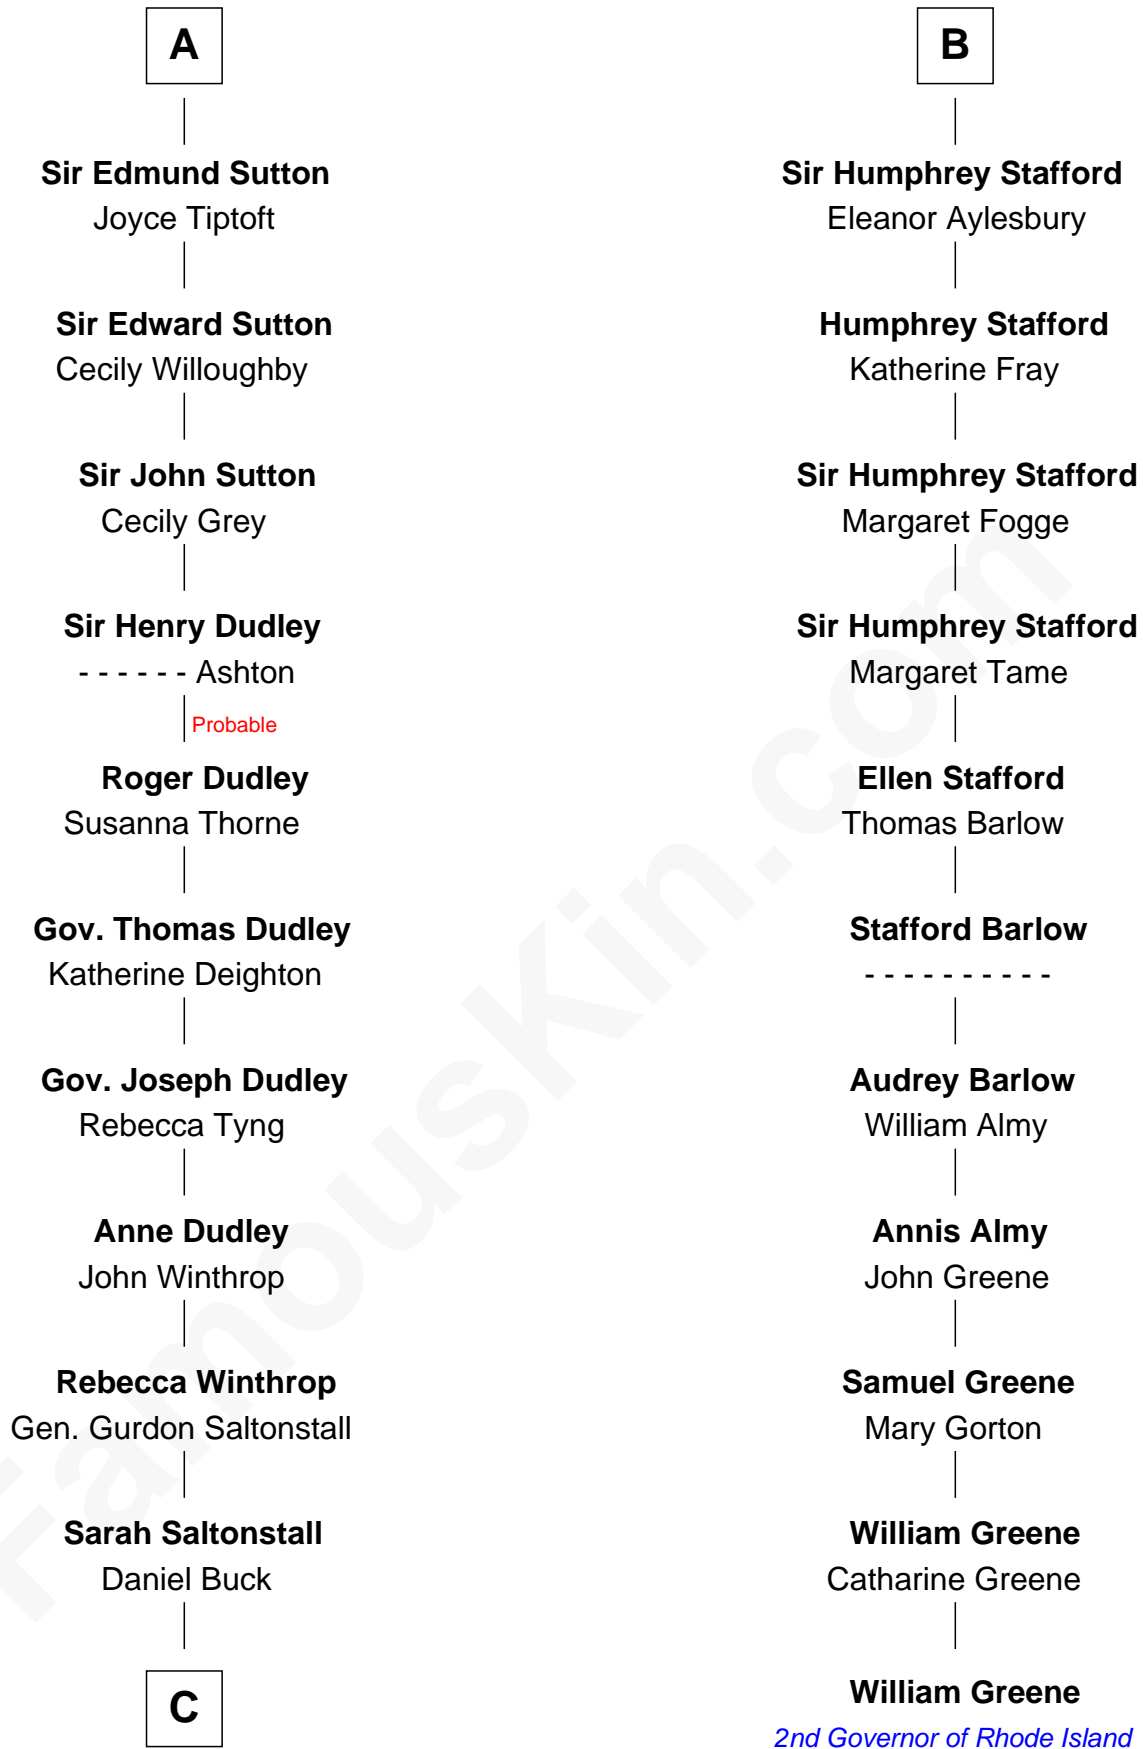

FamousKin.com
Relationship Chart of
Louis Auchincloss
Author

17th cousin 4 times removed of
William Greene
2nd Governor of Rhode Island

C

Gurdon Buck
Susannah Mainwaring

Elizabeth Buck
John Auchincloss

John Winthrop Auchincloss
Joanna Hone Russell

Joseph Howland Auchincloss
Priscilla Dixon Stanton

Louis Auchincloss
Author

FamousKin.com