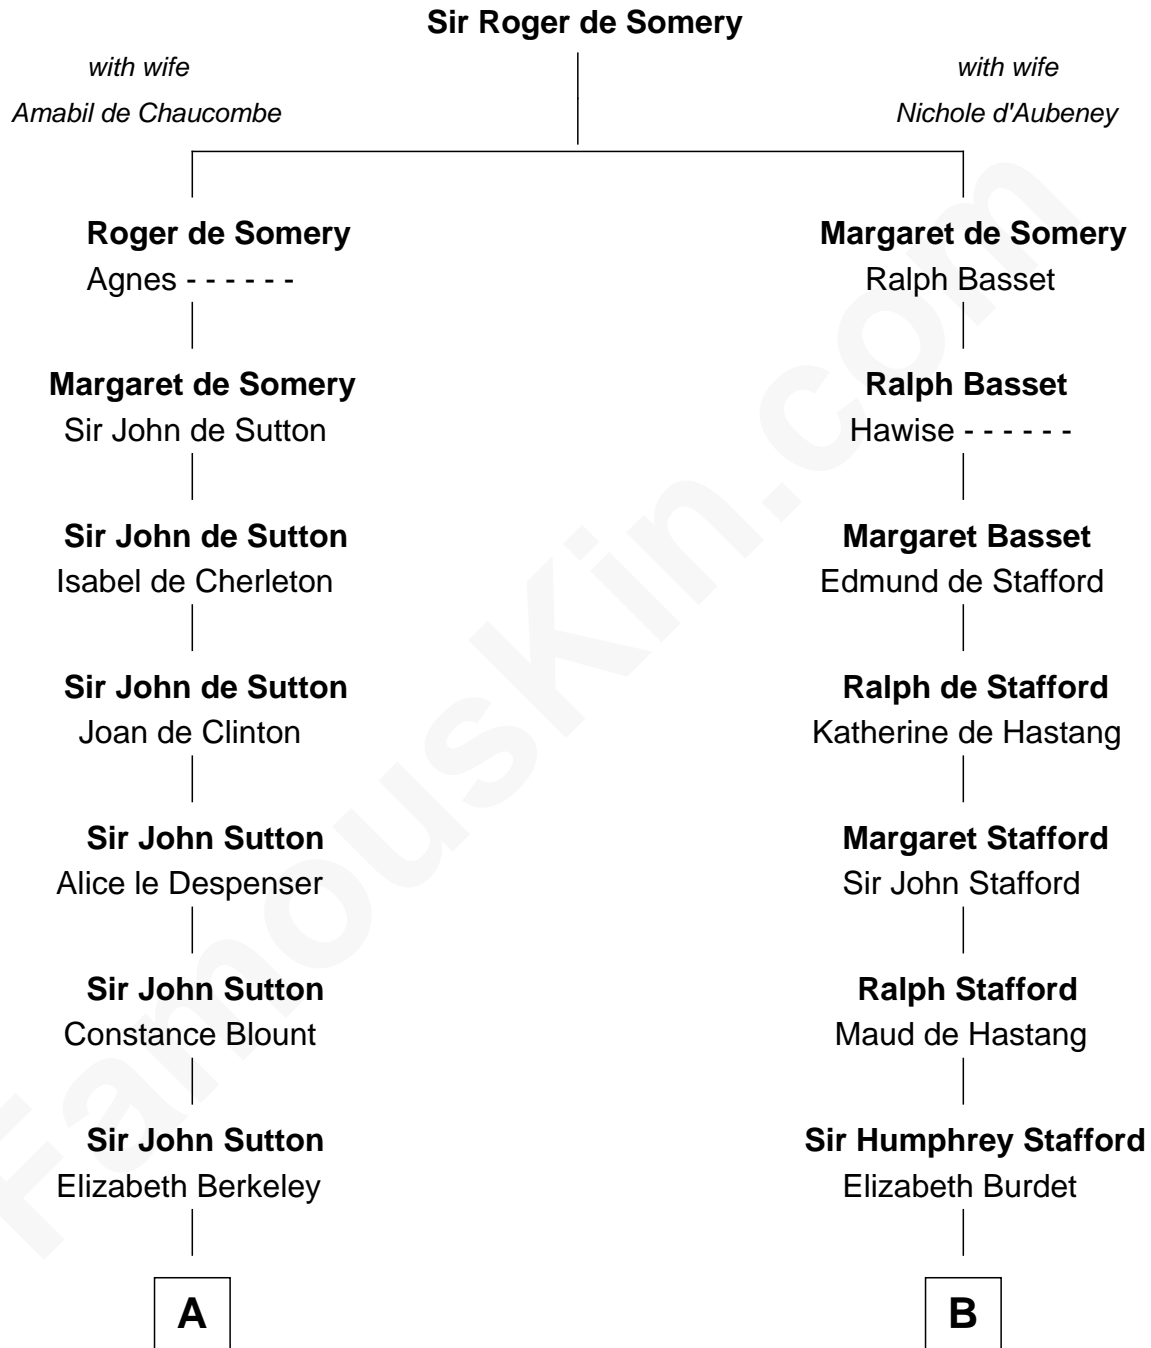

FamousKin.com
Relationship Chart of
Louis Auchincloss
Author

17th cousin 4 times removed of
William Greene
2nd Governor of Rhode Island

C

Gurdon Buck
Susannah Mainwaring

Elizabeth Buck
John Auchincloss

John Winthrop Auchincloss
Joanna Hone Russell

Joseph Howland Auchincloss
Priscilla Dixon Stanton

Louis Auchincloss
Author

FamousKin.com