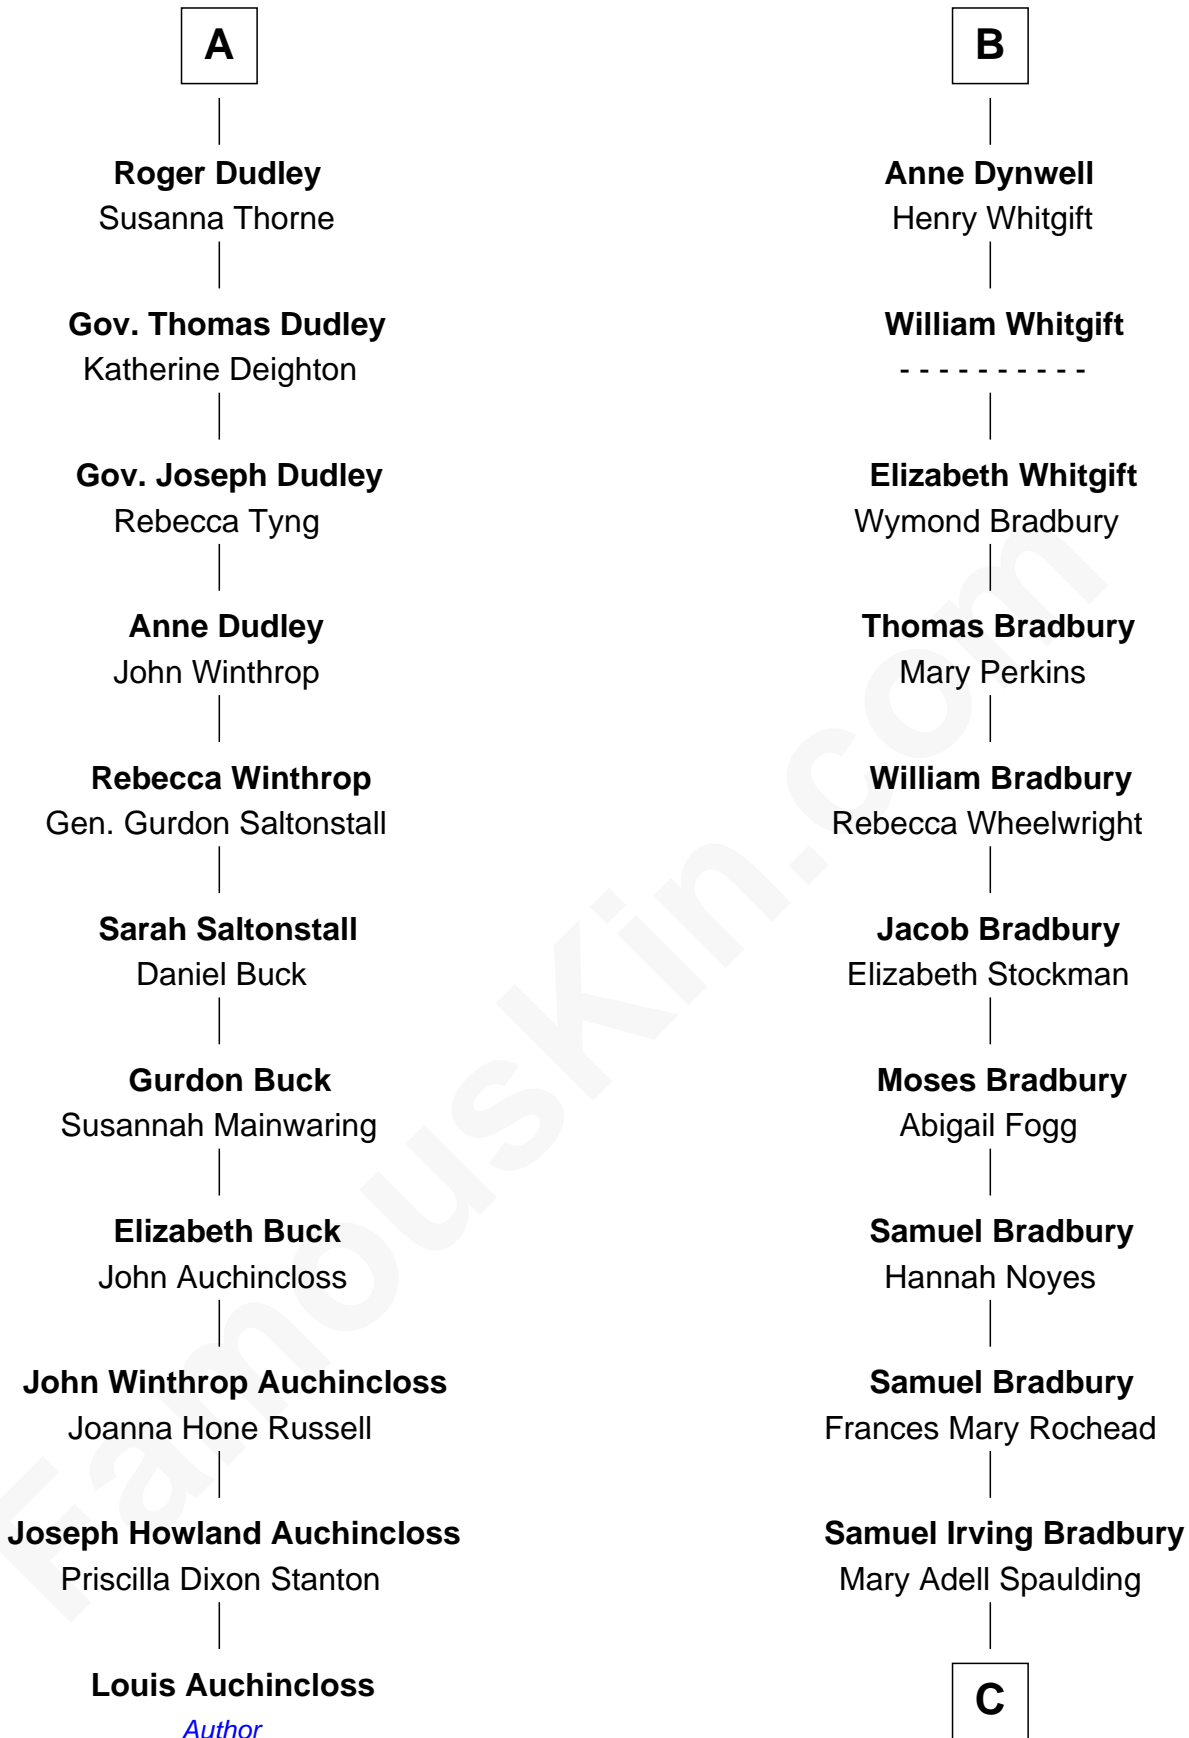

FamousKin.com

Relationship Chart of

Louis Auchincloss

Author

17th cousin 2 times removed of

Ray Bradbury

Author of *The Martian Chronicles*

Sir Henry de Percy

Idoine de Clifford

C

—
Samuel Hinkston Bradbury

Minnie Alice Davis

—
Leonard Spaulding Bradbury

Esther Marie Moberg

—
Ray Bradbury

Author of [The Martian Chronicles](#)