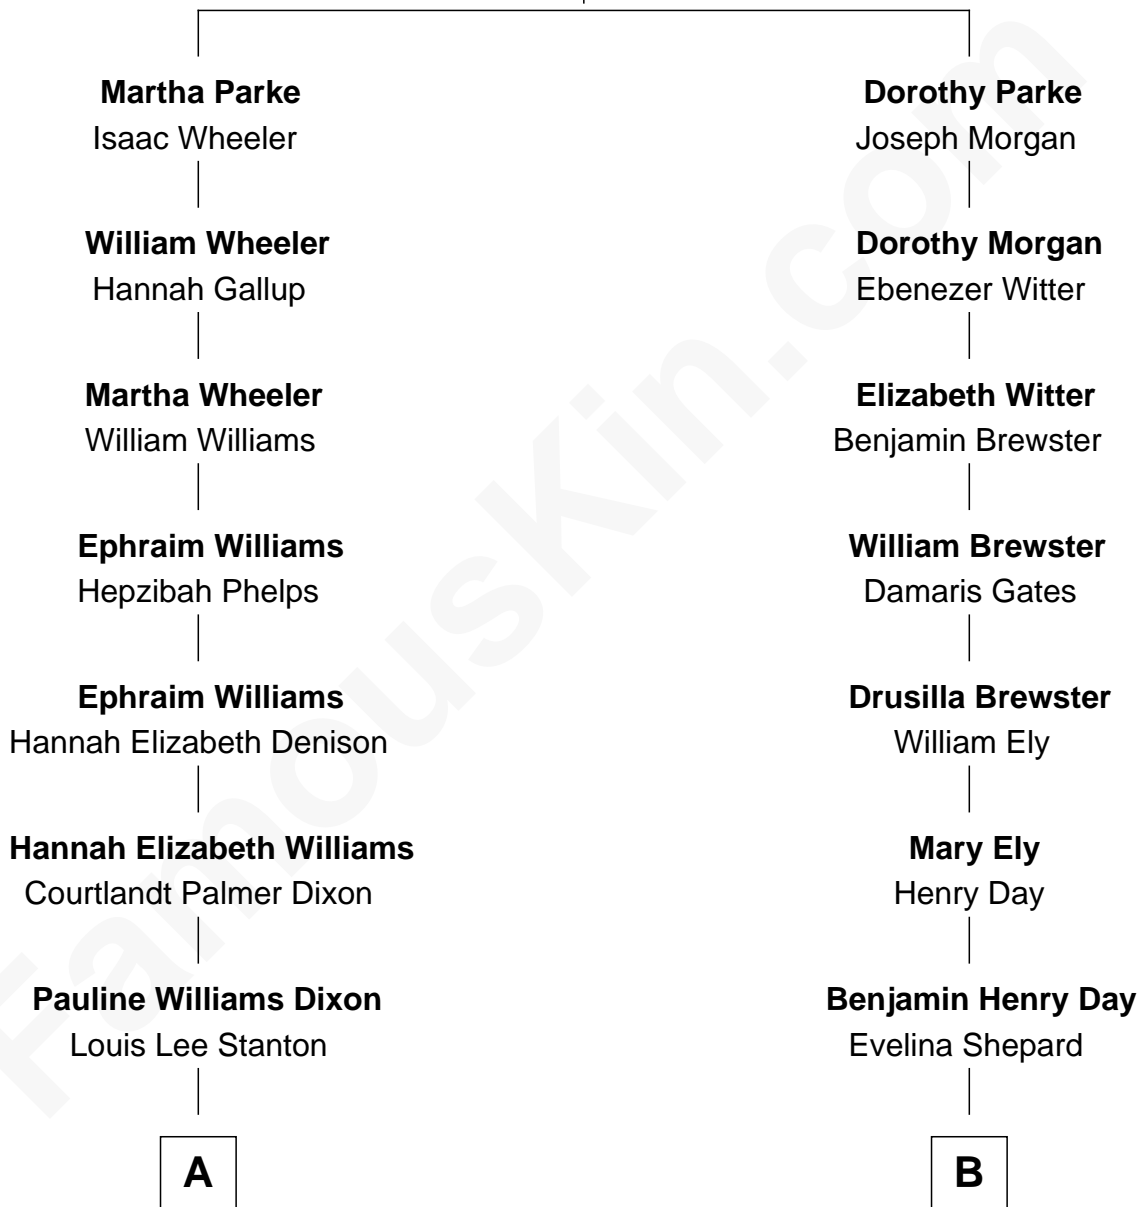

FamousKin.com

Relationship Chart of

Louis Auchincloss

Author

8th cousin of

Clarence Day

Author of *Life with Father*

Thomas Parke
Dorothy Thompson

A

Priscilla Dixon Stanton
Joseph Howland Auchincloss

Louis Auchincloss
Author

B

Clarence Shepard Day
Lavinia Elizabeth Stockwell

Clarence Day
Author of Life with Father

FamousKin.com