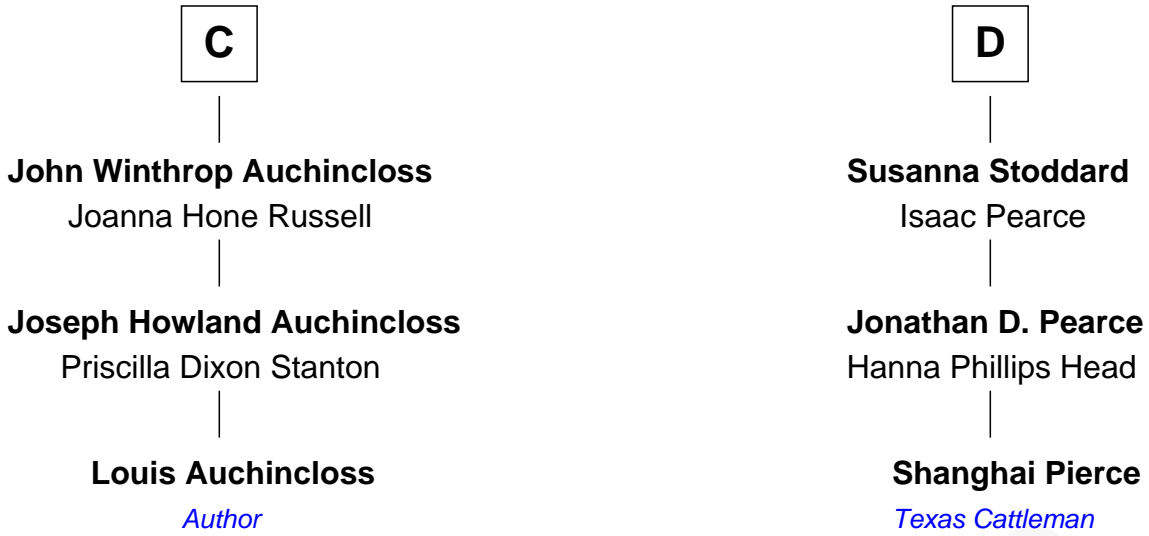

# FamousKin.com Relationship Chart of

**Louis Auchincloss**

*Author*

19th cousin of

**Shanghai Pierce**

*Texas Cattleman*

**Humphrey de Bohun**

Elizabeth Plantagenet

**Sir William de Bohun**  
Elizabeth de Badlesmere

**Elizabeth de Bohun**  
Sir Richard Fitzalan

**Elizabeth Fitzalan**  
Sir Thomas Mowbray

**Margaret Mowbray**  
Sir Robert Howard

**Sir John Howard**  
Margaret Chedworth

**Katherine Howard**  
Sir John Bouchier

**Jane Bouchier**  
Edmund Knyvet

**A**

**Eleanor de Bohun**  
Sir James le Boteler

**Pernel le Boteler**  
Sir Gilbert Talbot

**Sir Richard Talbot**  
Ankaret le Strange

**Mary Talbot**  
Sir Thomas Greene

**Sir Thomas Greene**  
Phillippa Ferrers

**Elizabeth Greene**  
William Raleigh

**Sir Edward Raleigh**  
Margaret Verney

**B**

FamousKin.com