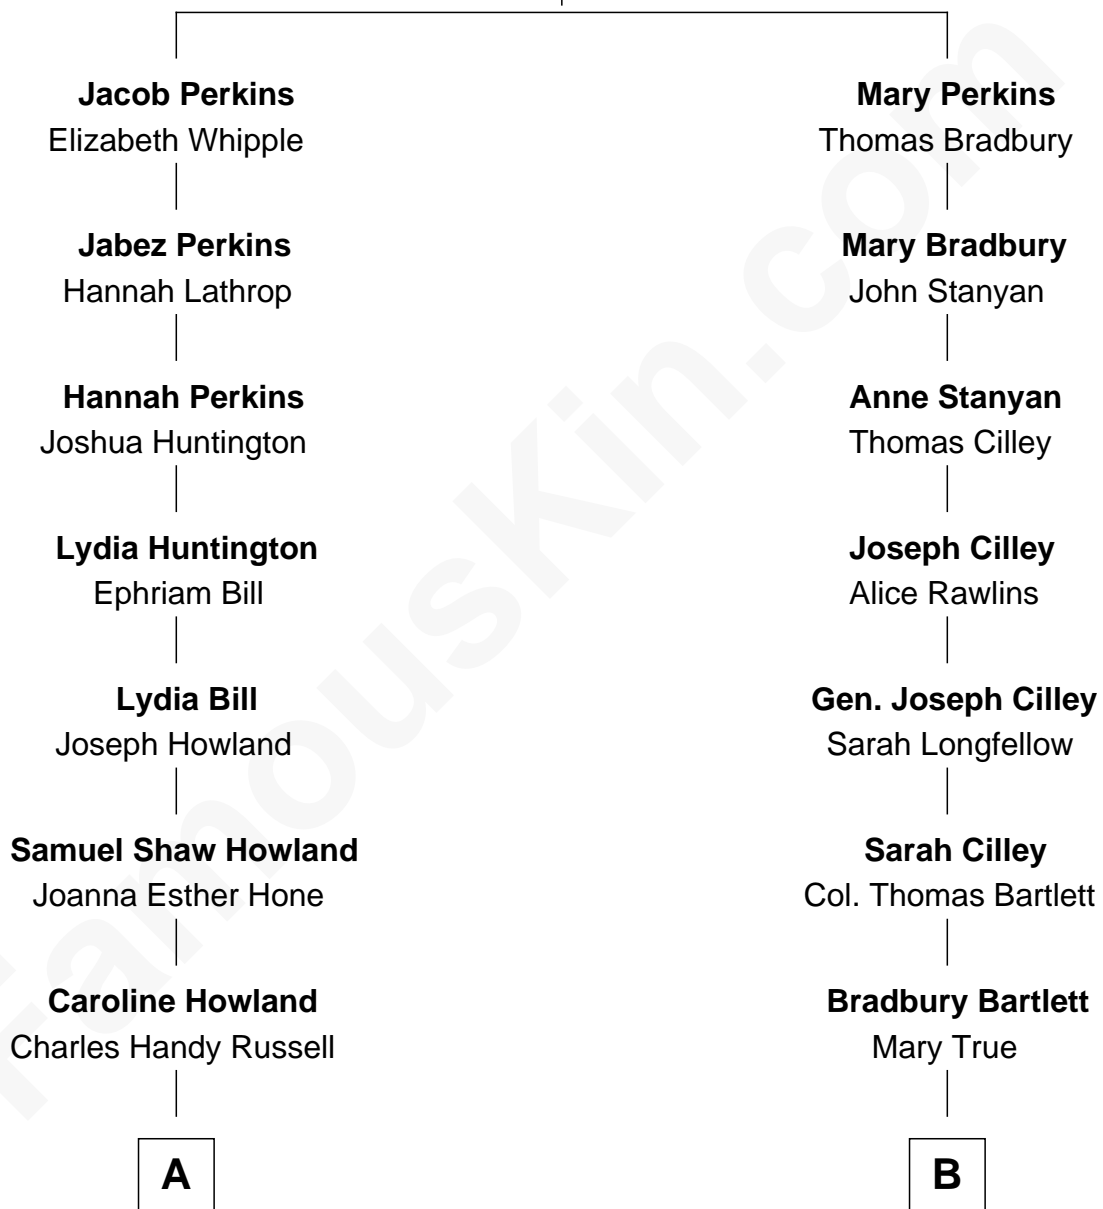

FamousKin.com

Relationship Chart of

Louis Auchincloss

Author

9th cousin 1 time removed of

Alan Shepard

Mercury and Apollo Astronaut

John Perkins

Judith Gater

A

Joanna Hone Russell
John Winthrop Auchincloss

Joseph Howland Auchincloss
Priscilla Dixon Stanton

Louis Auchincloss
Author

B

Thomas Bradbury Bartlett
Victoria Elizabeth Williams Cilley

Annie Elizabeth Bartlett
Frederick Johnson Shepard

Alan Bartlett Shepard
Pauline Renza Emerson

Alan Shepard
Mercury and Apollo Astronaut

FamousKin.com