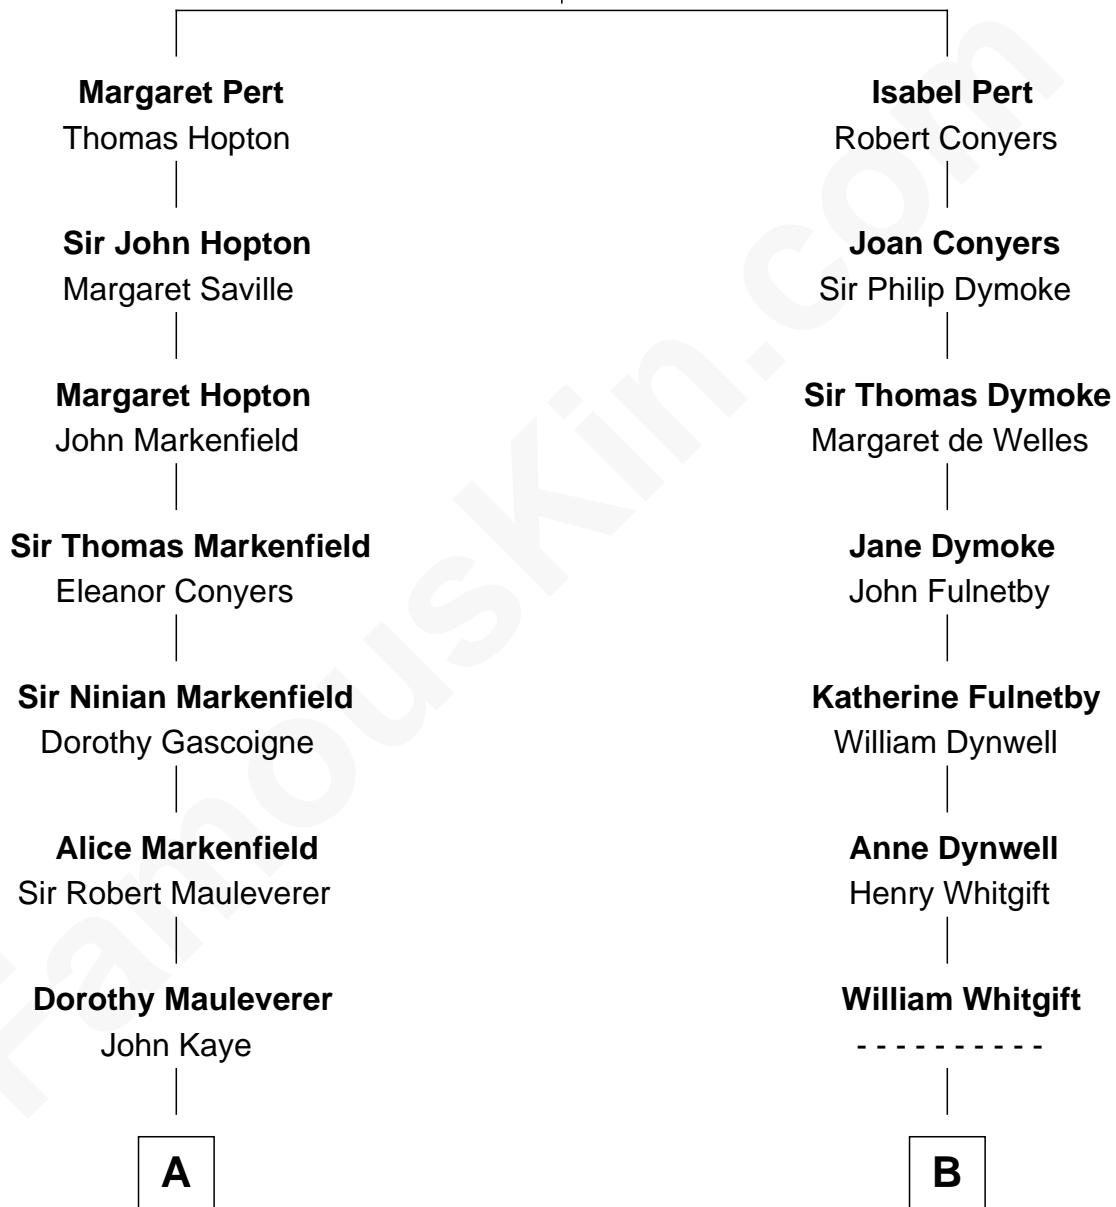

FamousKin.com

Relationship Chart of

Louis Auchincloss

Author

18th cousin of

Alan Shepard

Mercury and Apollo Astronaut

William Pert
Joan le Scrope

Alan Shepard

Mercury and Apollo Astronaut

FamousKin.com