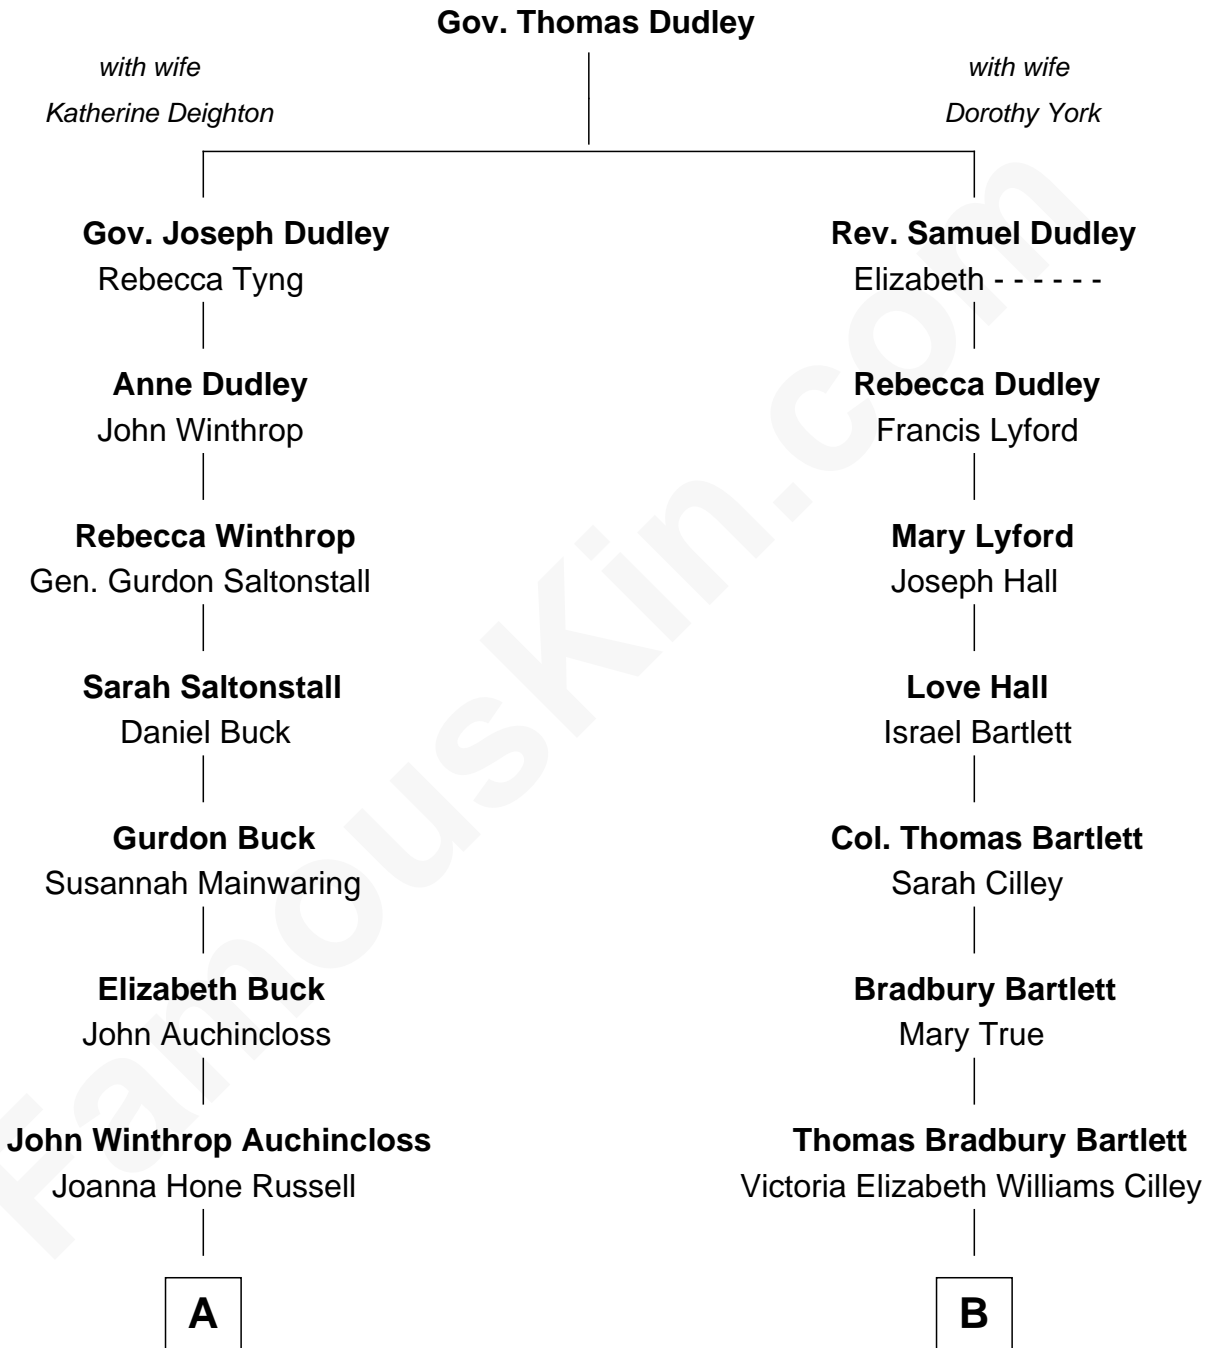

FamousKin.com Relationship Chart of

Louis Auchincloss

Author

8th cousin 1 time removed of

Alan Shepard

Mercury and Apollo Astronaut

A

Joseph Howland Auchincloss

Priscilla Dixon Stanton

Louis Auchincloss

Author

B

Annie Elizabeth Bartlett

Frederick Johnson Shepard

Alan Bartlett Shepard

Pauline Renza Emerson

Alan Shepard

Mercury and Apollo Astronaut

FamousKin.com