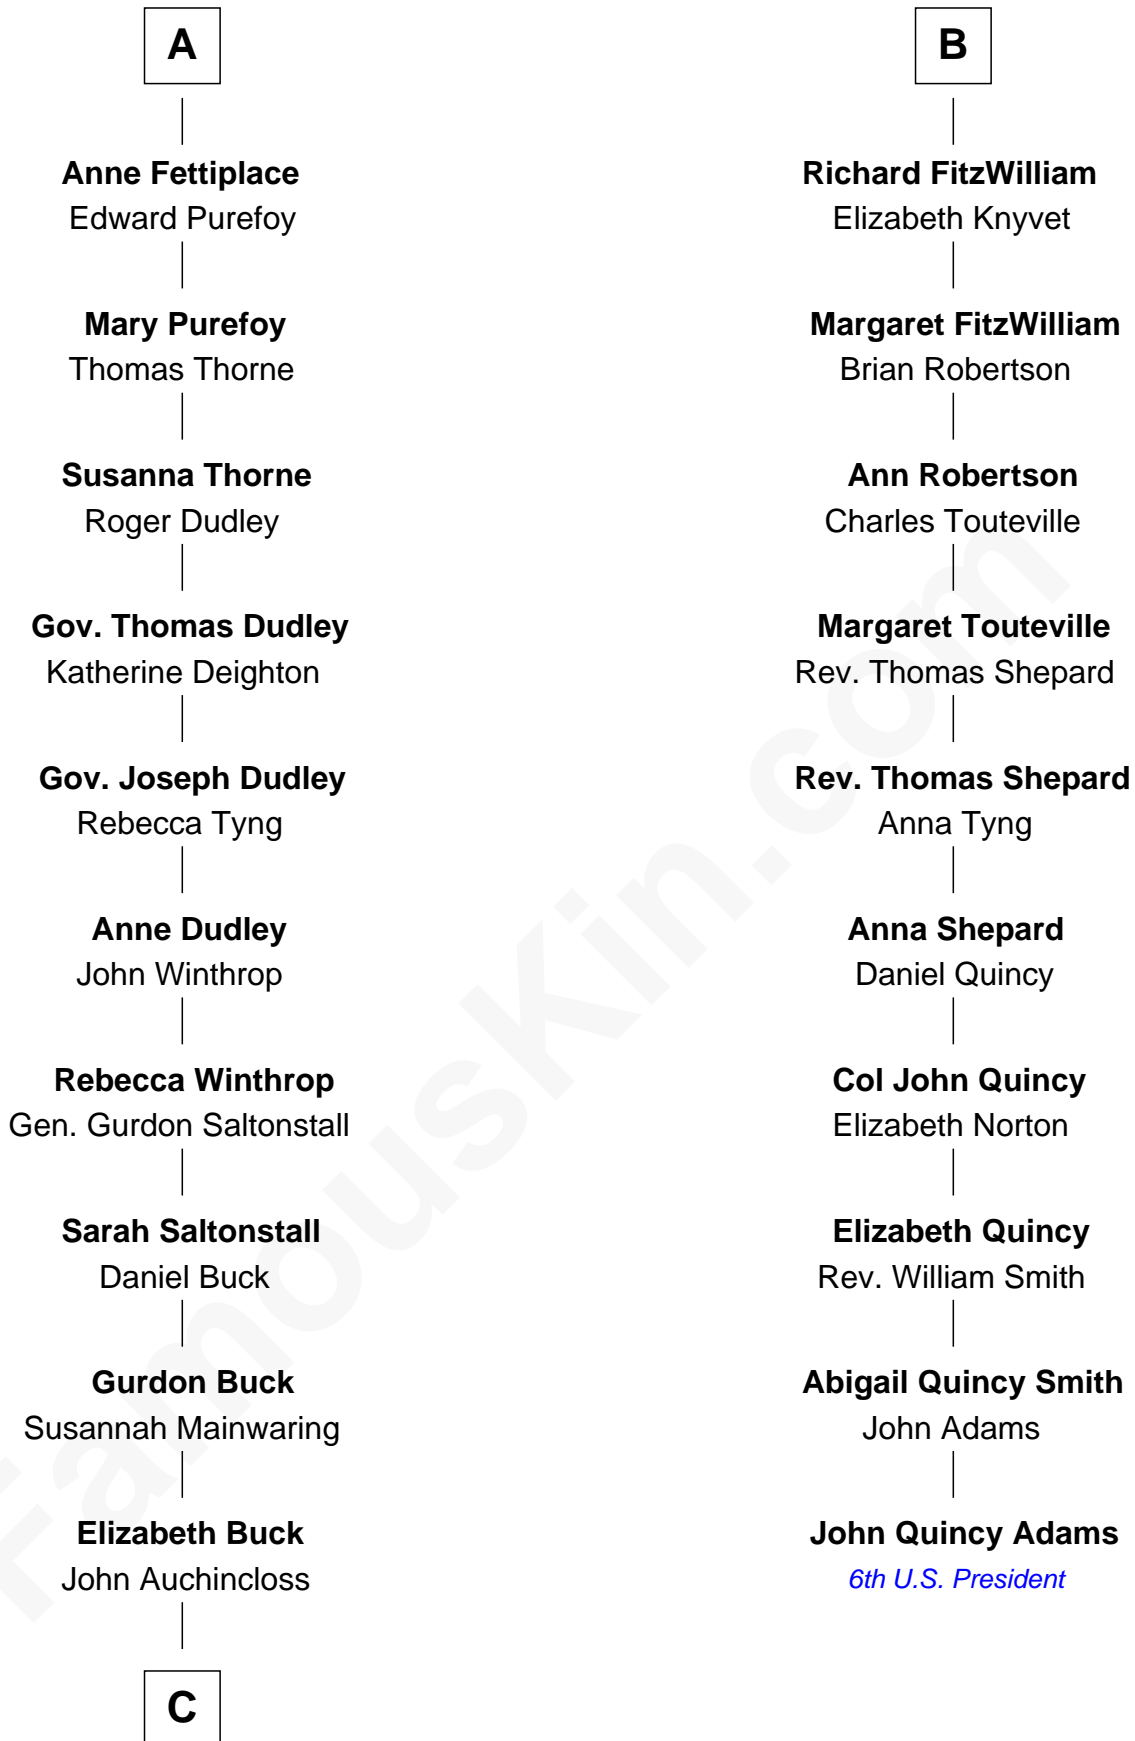

FamousKin.com
Relationship Chart of
Louis Auchincloss
Author

16th cousin 3 times removed of
John Quincy Adams
6th U.S. President

C

John Winthrop Auchincloss

Joanna Hone Russell

Joseph Howland Auchincloss

Priscilla Dixon Stanton

Louis Auchincloss

Author

FamousKin.com