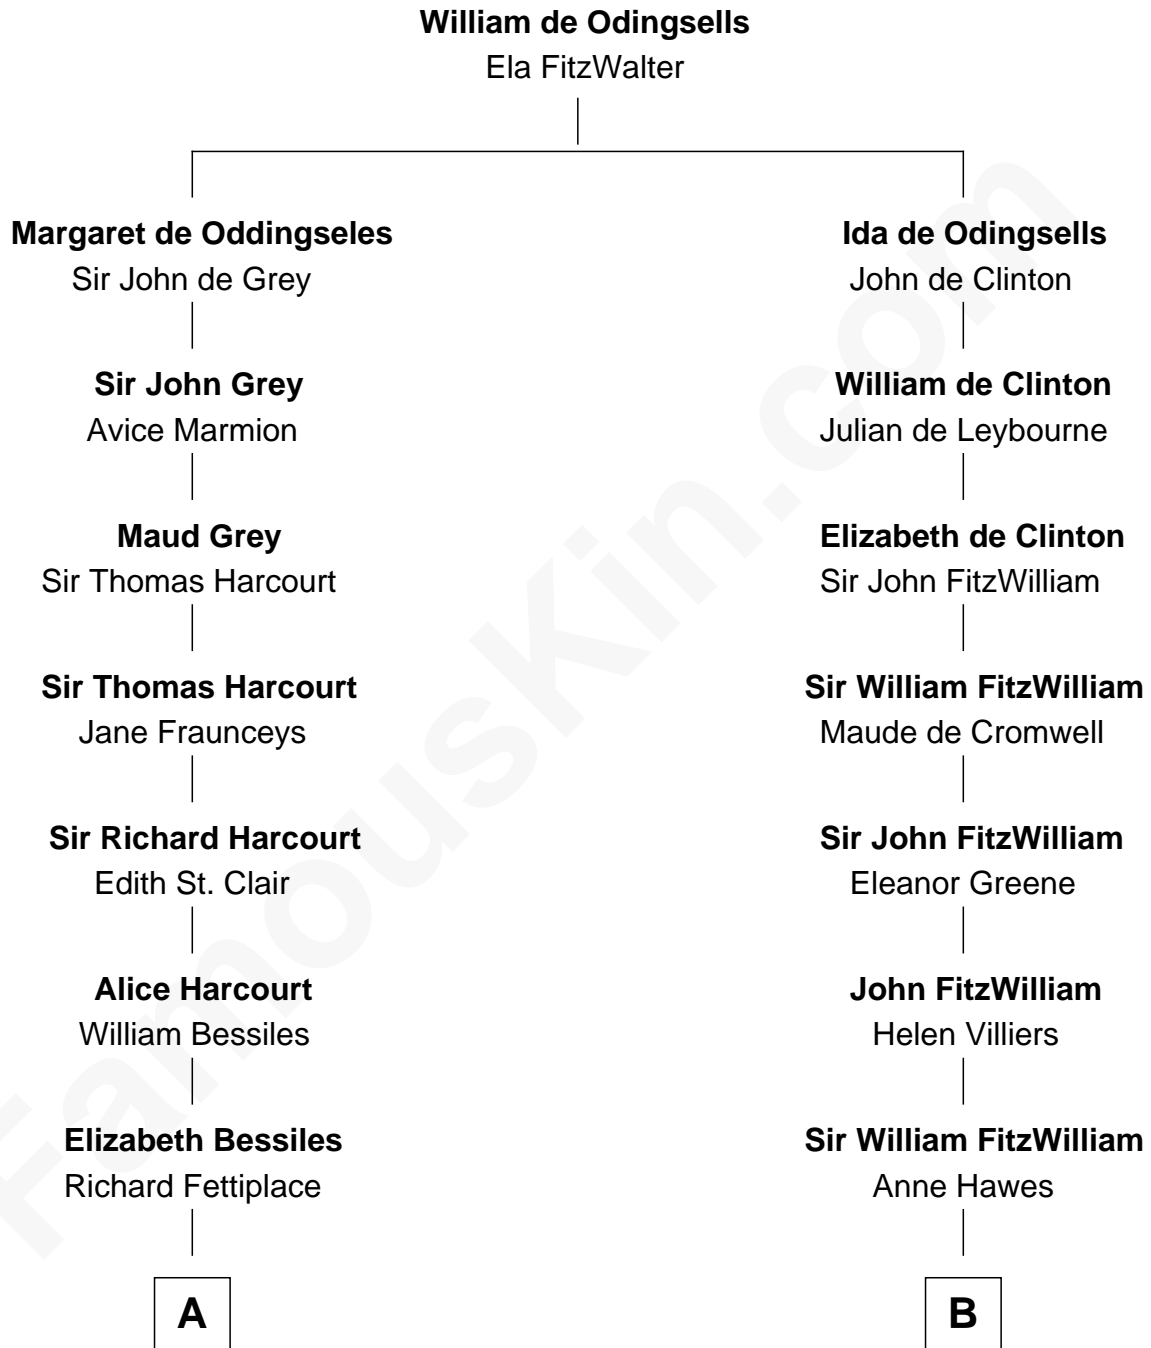

FamousKin.com
Relationship Chart of
Louis Auchincloss
Author

16th cousin 3 times removed of
John Quincy Adams
6th U.S. President

C

John Winthrop Auchincloss

Joanna Hone Russell

Joseph Howland Auchincloss

Priscilla Dixon Stanton

Louis Auchincloss

Author

FamousKin.com