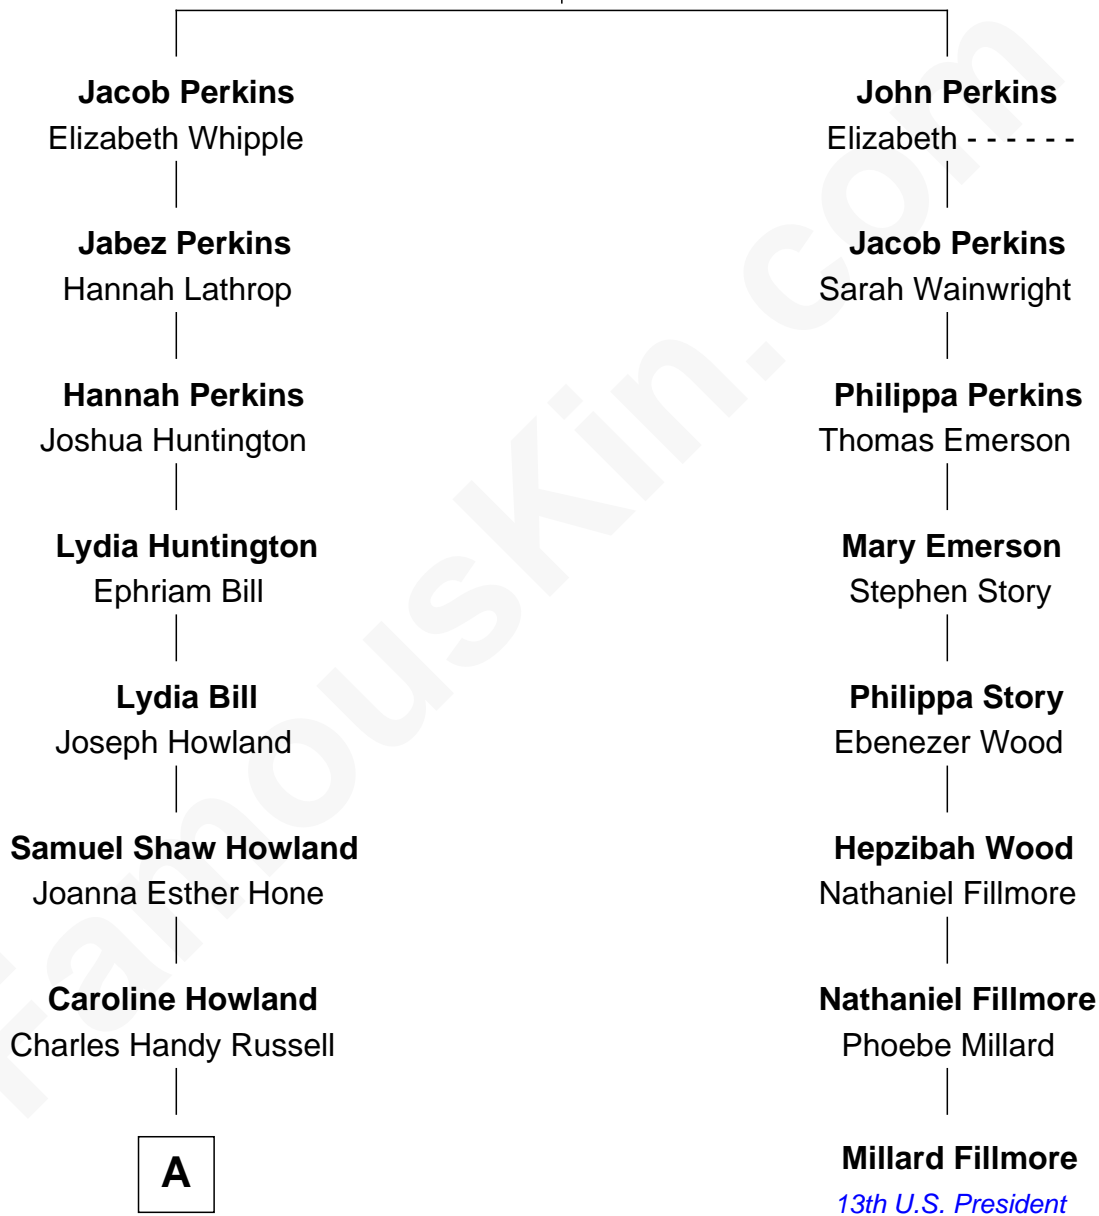

FamousKin.com
Relationship Chart of
Louis Auchincloss
Author

7th cousin 2 times removed of

Millard Fillmore
13th U.S. President

John Perkins
 Judith Gater

A

—
Joanna Hone Russell
John Winthrop Auchincloss

—
Joseph Howland Auchincloss
Priscilla Dixon Stanton

—
Louis Auchincloss
Author

FamousKin.com