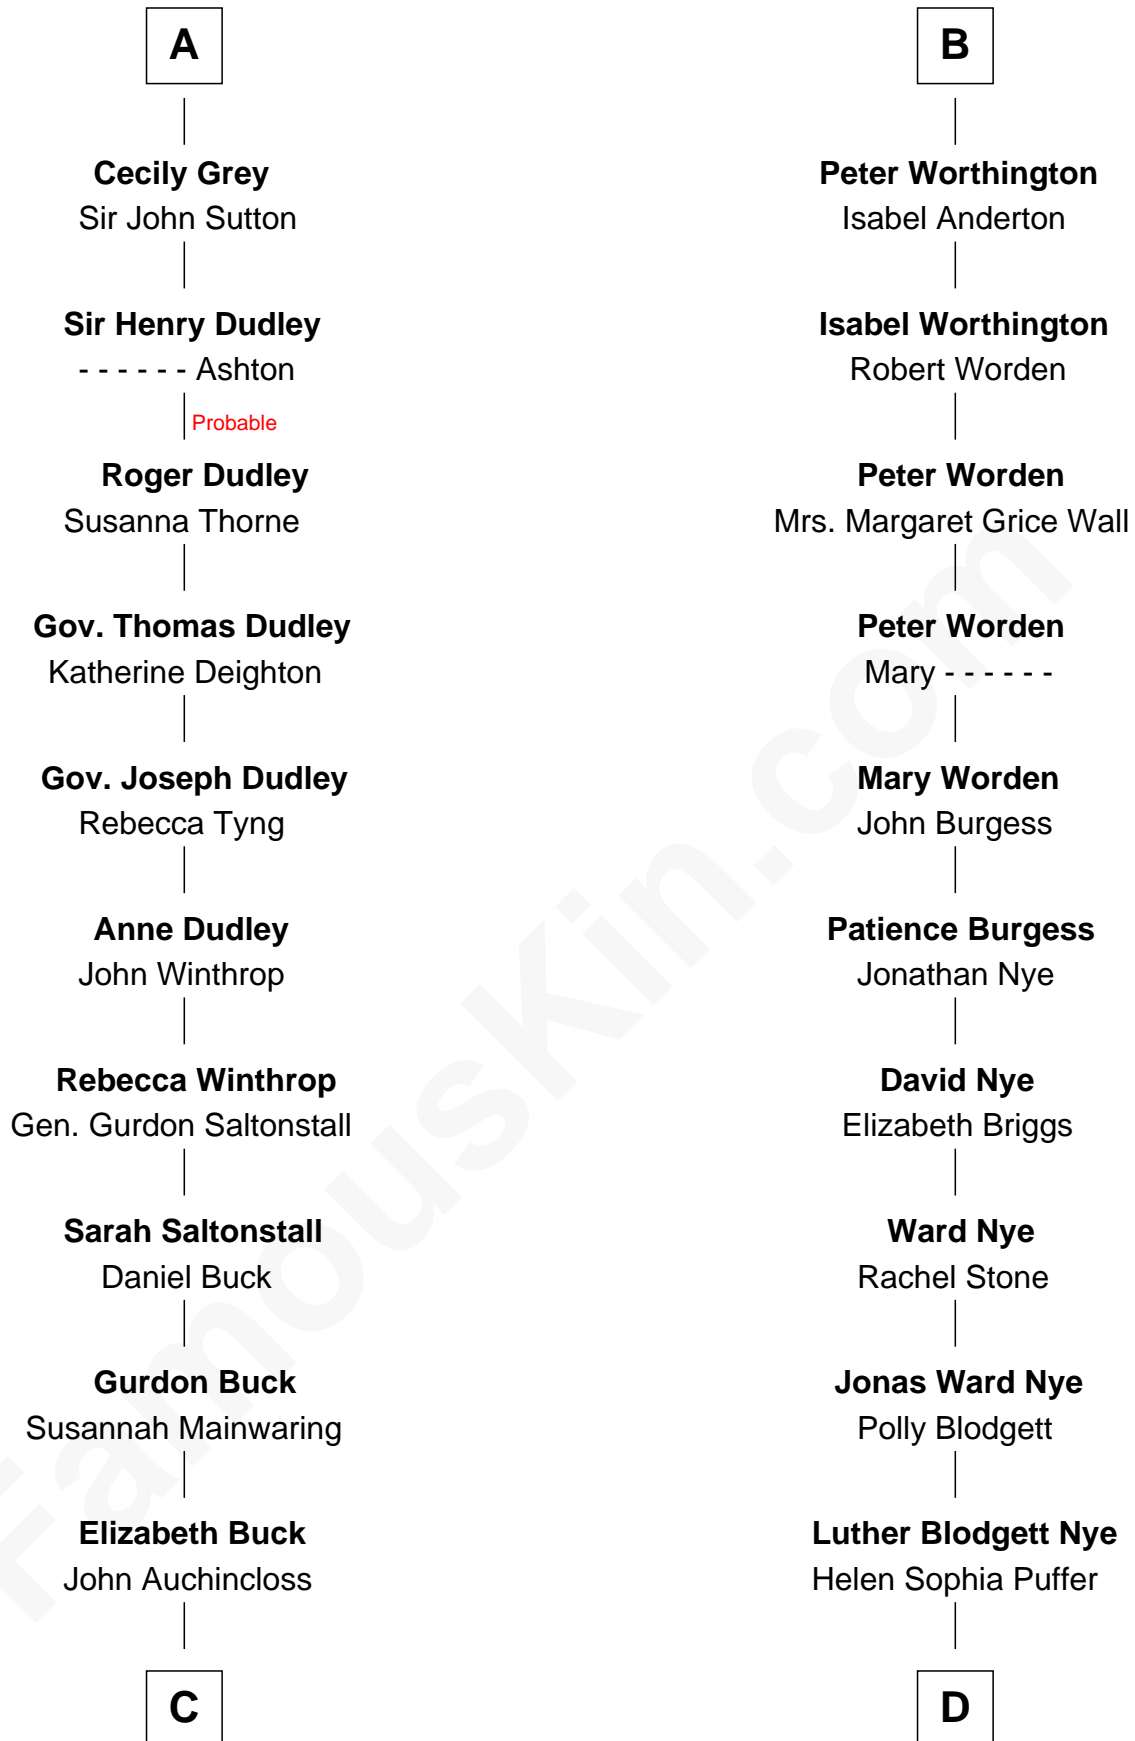

FamousKin.com Relationship Chart of

Louis Auchincloss

Author

19th cousin of

Bill Nye

TV's The Science Guy

Sir John de Harington

Joan - - - - -

Sir Robert de Harington

Elizabeth de Multon

Sir John Harington

- - - - -

Sir Robert Harington

Isabel Loring

Sir William Harington

Margaret Hill

Katherine Banastre

Sir Nicholas Harington

Isabel English

Agnes Harington

Richard Sherburne

Richard Sherburne

Alice Hamerton

Agnes Sherburne

Henry Rushton

Nicholas Rushton

Margaret Radcliffe

Agnes Rushton

Richard Worthington

B

C

John Winthrop Auchincloss