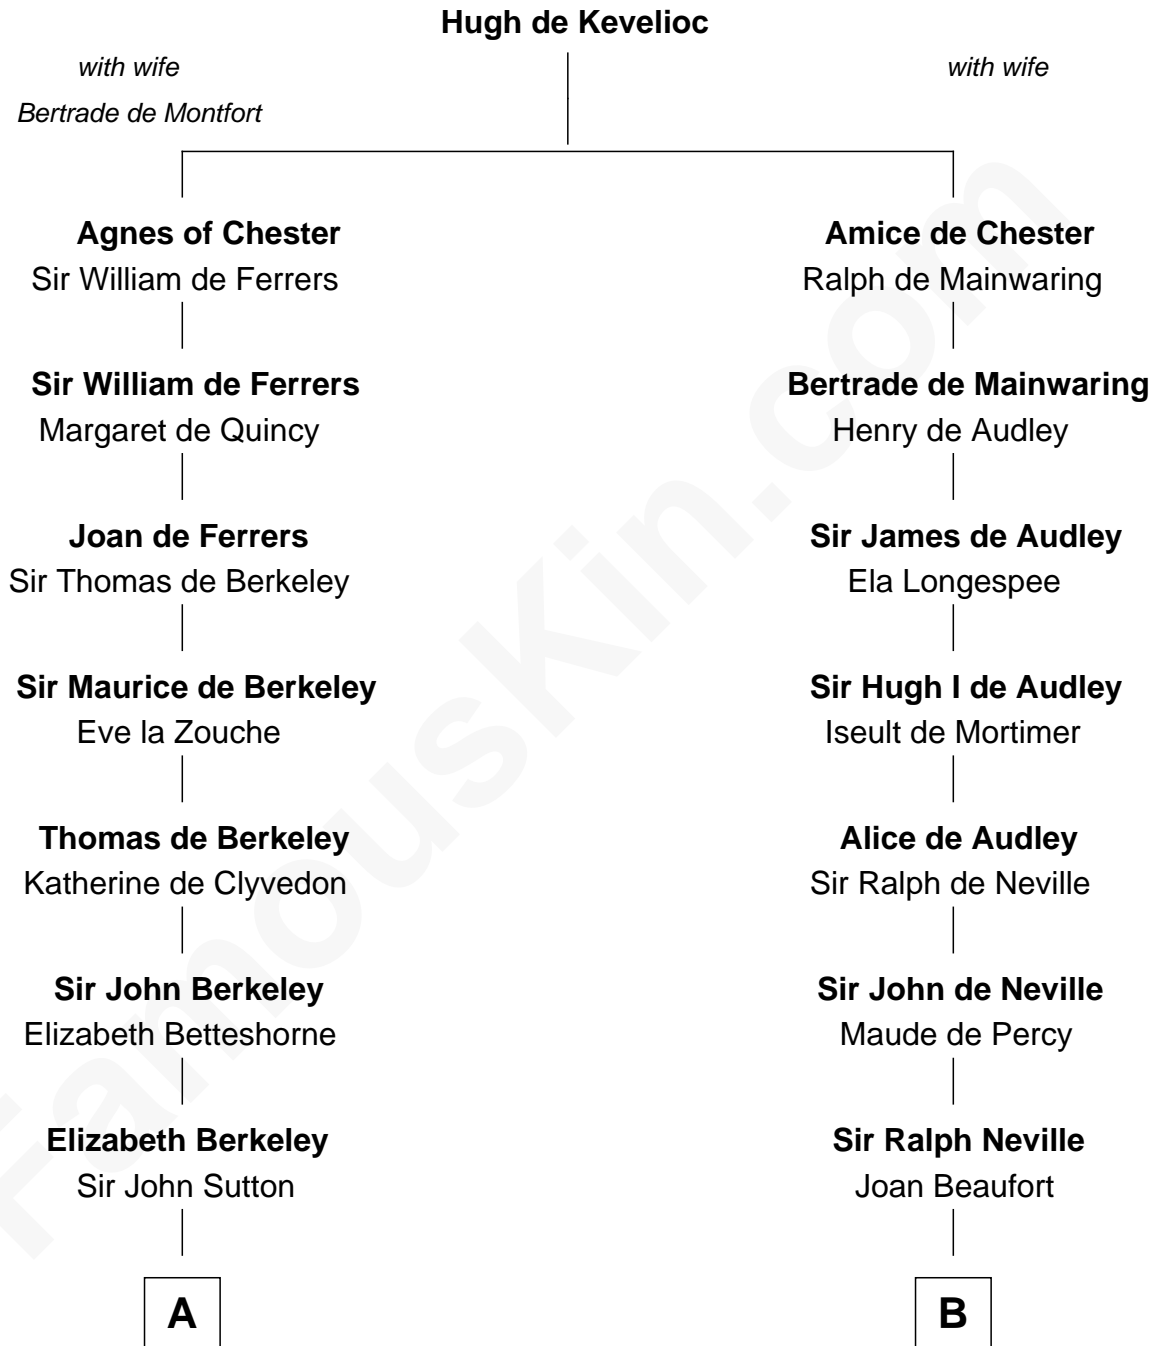

FamousKin.com

Relationship Chart of

Louis Auchincloss

Author

11th cousin 10 times removed of

Catherine Parr

6th Wife of King Henry VIII

C

Gurdon Buck
Susannah Mainwaring

Elizabeth Buck
John Auchincloss

John Winthrop Auchincloss
Joanna Hone Russell

Joseph Howland Auchincloss
Priscilla Dixon Stanton

Louis Auchincloss
Author

FamousKin.com