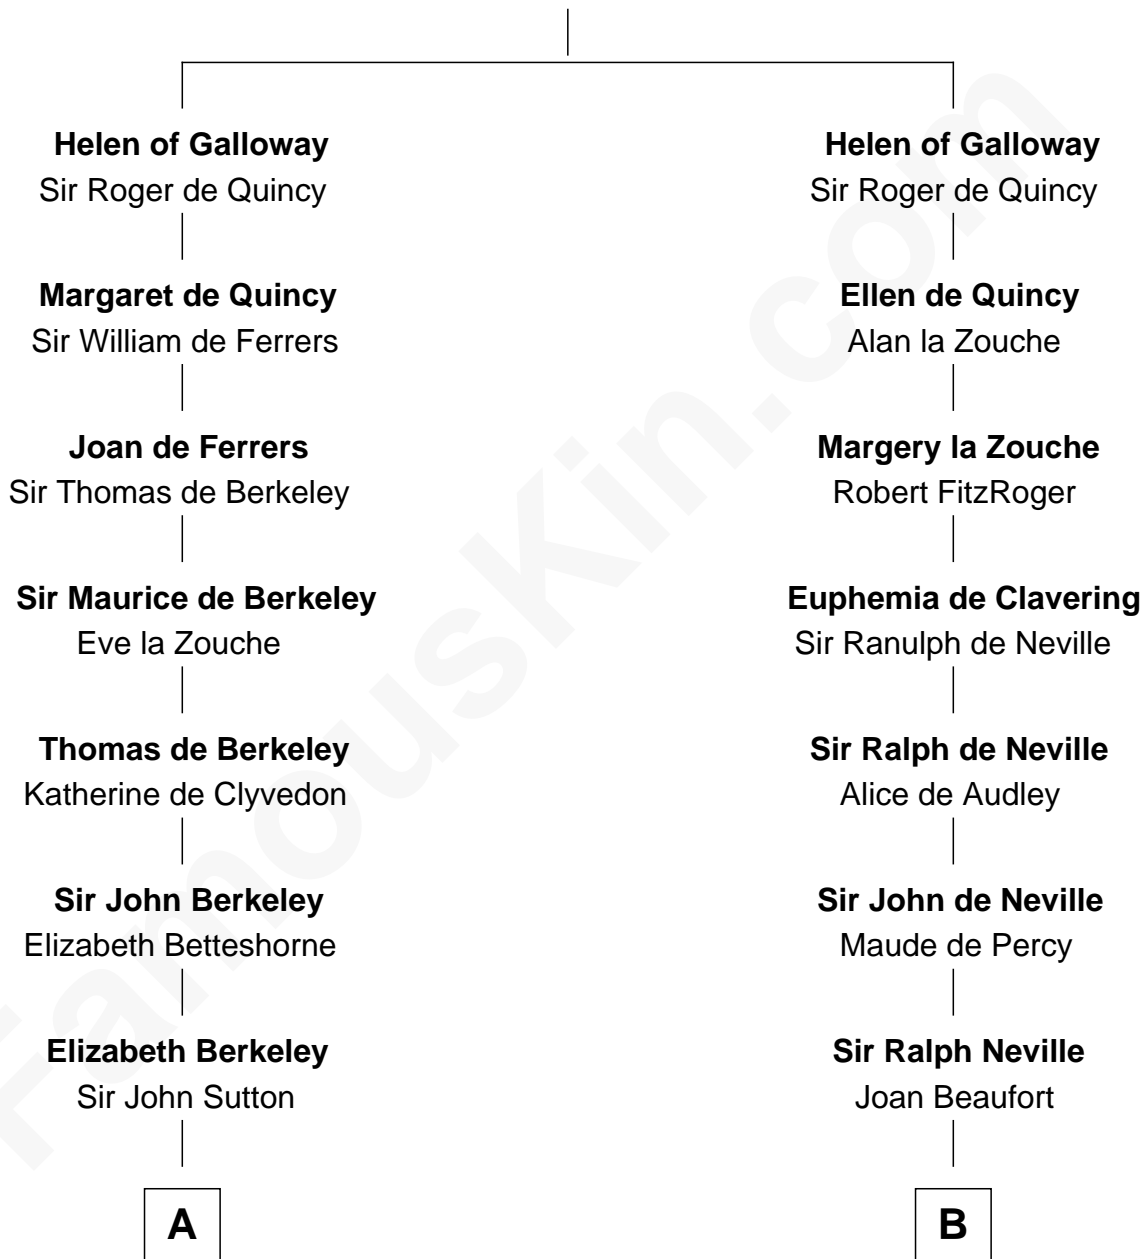

FamousKin.com

Relationship Chart of

Louis Auchincloss

Author

11th cousin 10 times removed of

Catherine Parr

6th Wife of King Henry VIII

Alan of Galloway

Helen de l'Isle

C

Gurdon Buck
Susannah Mainwaring

Elizabeth Buck
John Auchincloss

John Winthrop Auchincloss
Joanna Hone Russell

Joseph Howland Auchincloss
Priscilla Dixon Stanton

Louis Auchincloss
Author

FamousKin.com