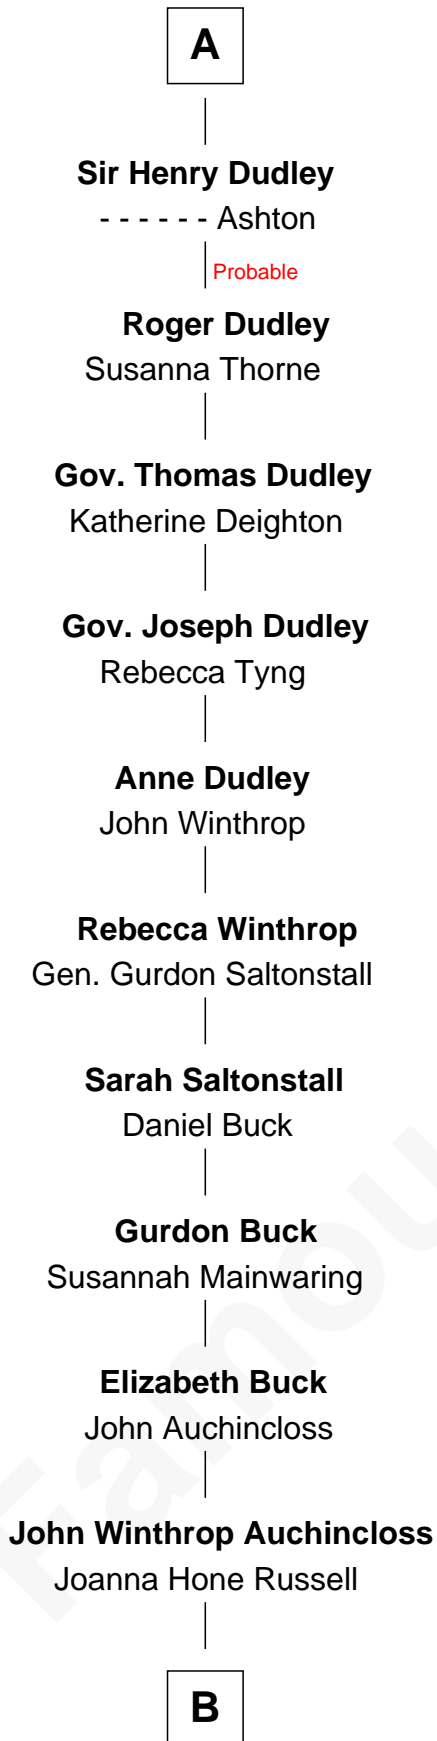

FamousKin.com

Relationship Chart of

Louis Auchincloss

Author

6th cousin 12 times removed of

Catherine Parr

6th Wife of King Henry VIII

Edmund Fitzalan

Alice de Warenne

Richard Fitzalan
Eleanor Plantagenet

Alice Fitzalan
Sir Thomas de Holand

Eleanor Holand
Edward Cherleton

Joyce Cherleton
Sir John Tiptoft

Joyce Tiptoft
Sir Edmund Sutton

Sir Edward Sutton
Cecily Willoughby

Sir John Sutton
Cecily Grey

A

Aline Fitzalan

Sir Roger le Strange

Lucy le Strange

Sir William Willoughby

Margery Willoughby
Sir William FitzHugh

Sir Henry FitzHugh
Alice de Neville

Elizabeth FitzHugh
Sir William Parr

Sir Thomas Parr
Maud Green

Catherine Parr

6th Wife of King Henry VIII

B

—
Joseph Howland Auchincloss

Priscilla Dixon Stanton

—
Louis Auchincloss