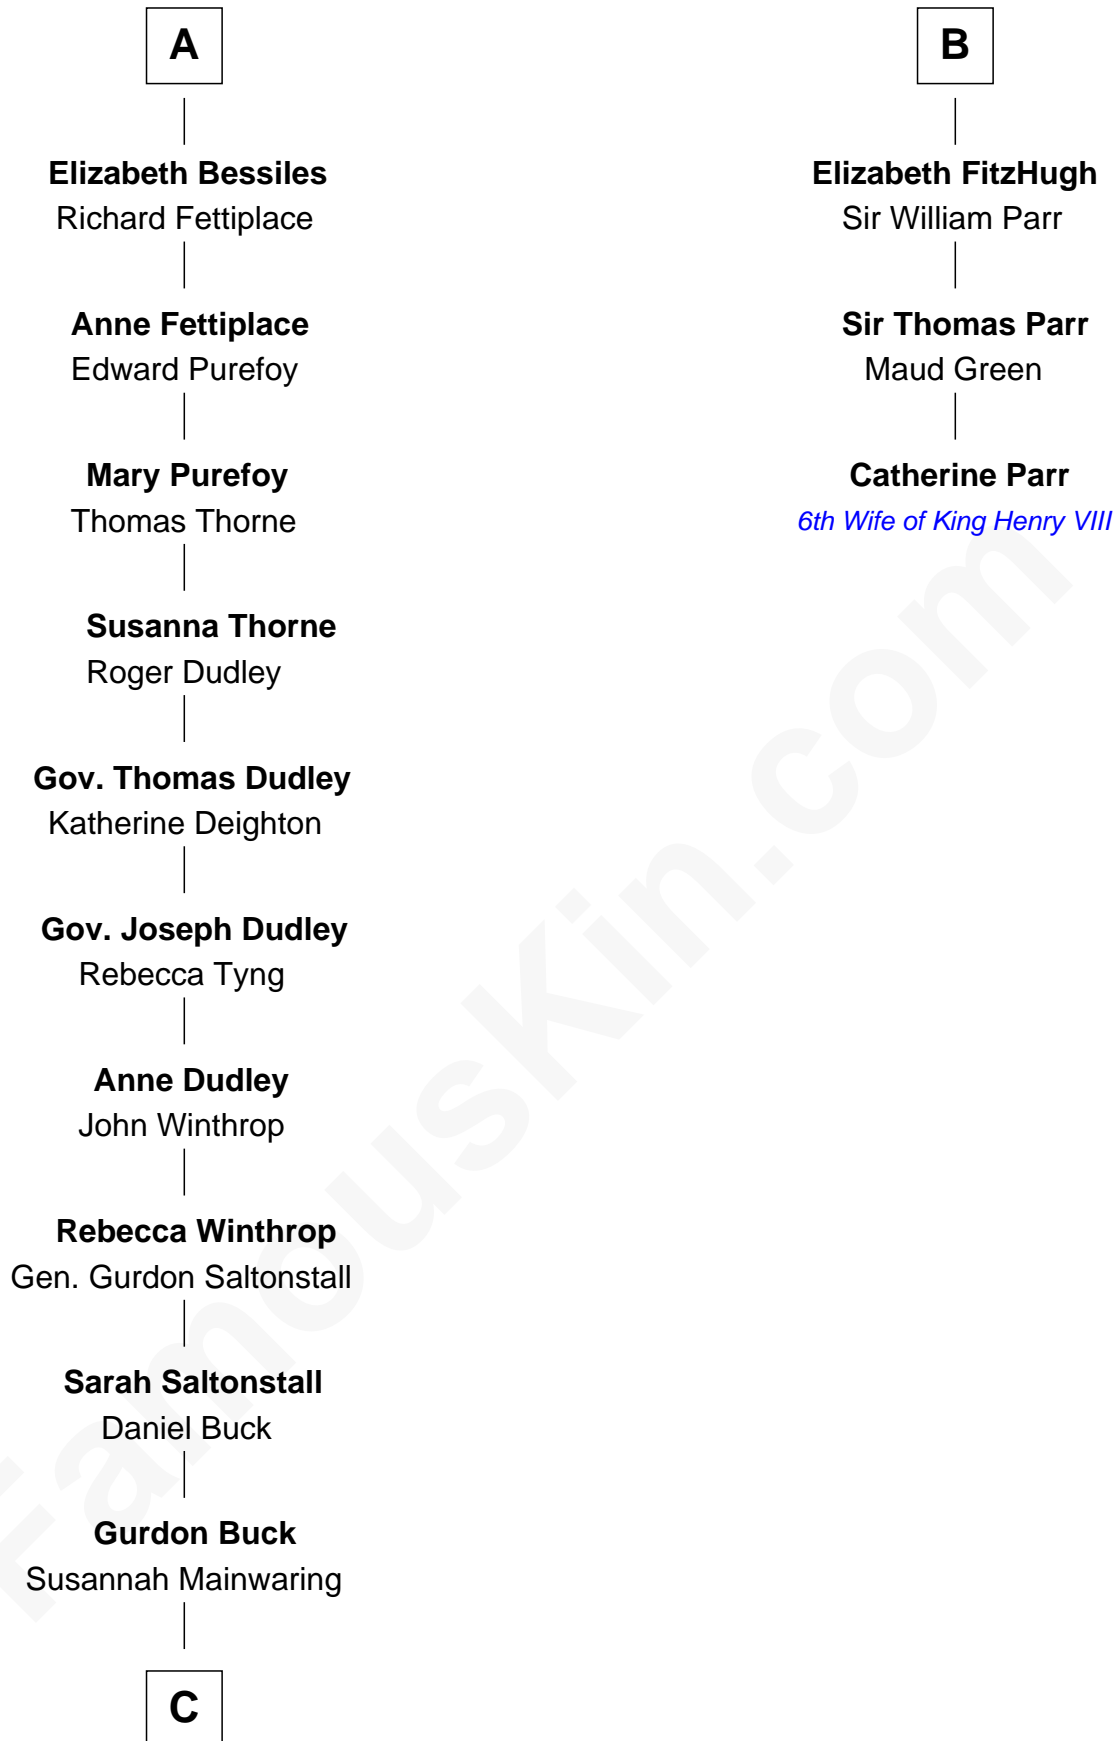

## Relationship Chart of

### Louis Auchincloss

Author

9th cousin 11 times removed of

**Catherine Parr**

6th Wife of King Henry VIII

**C**

—  
**Elizabeth Buck**  
John Auchincloss

—  
**John Winthrop Auchincloss**  
Joanna Hone Russell

—  
**Joseph Howland Auchincloss**  
Priscilla Dixon Stanton

—  
**Louis Auchincloss**  
*Author*

FamousKin.com