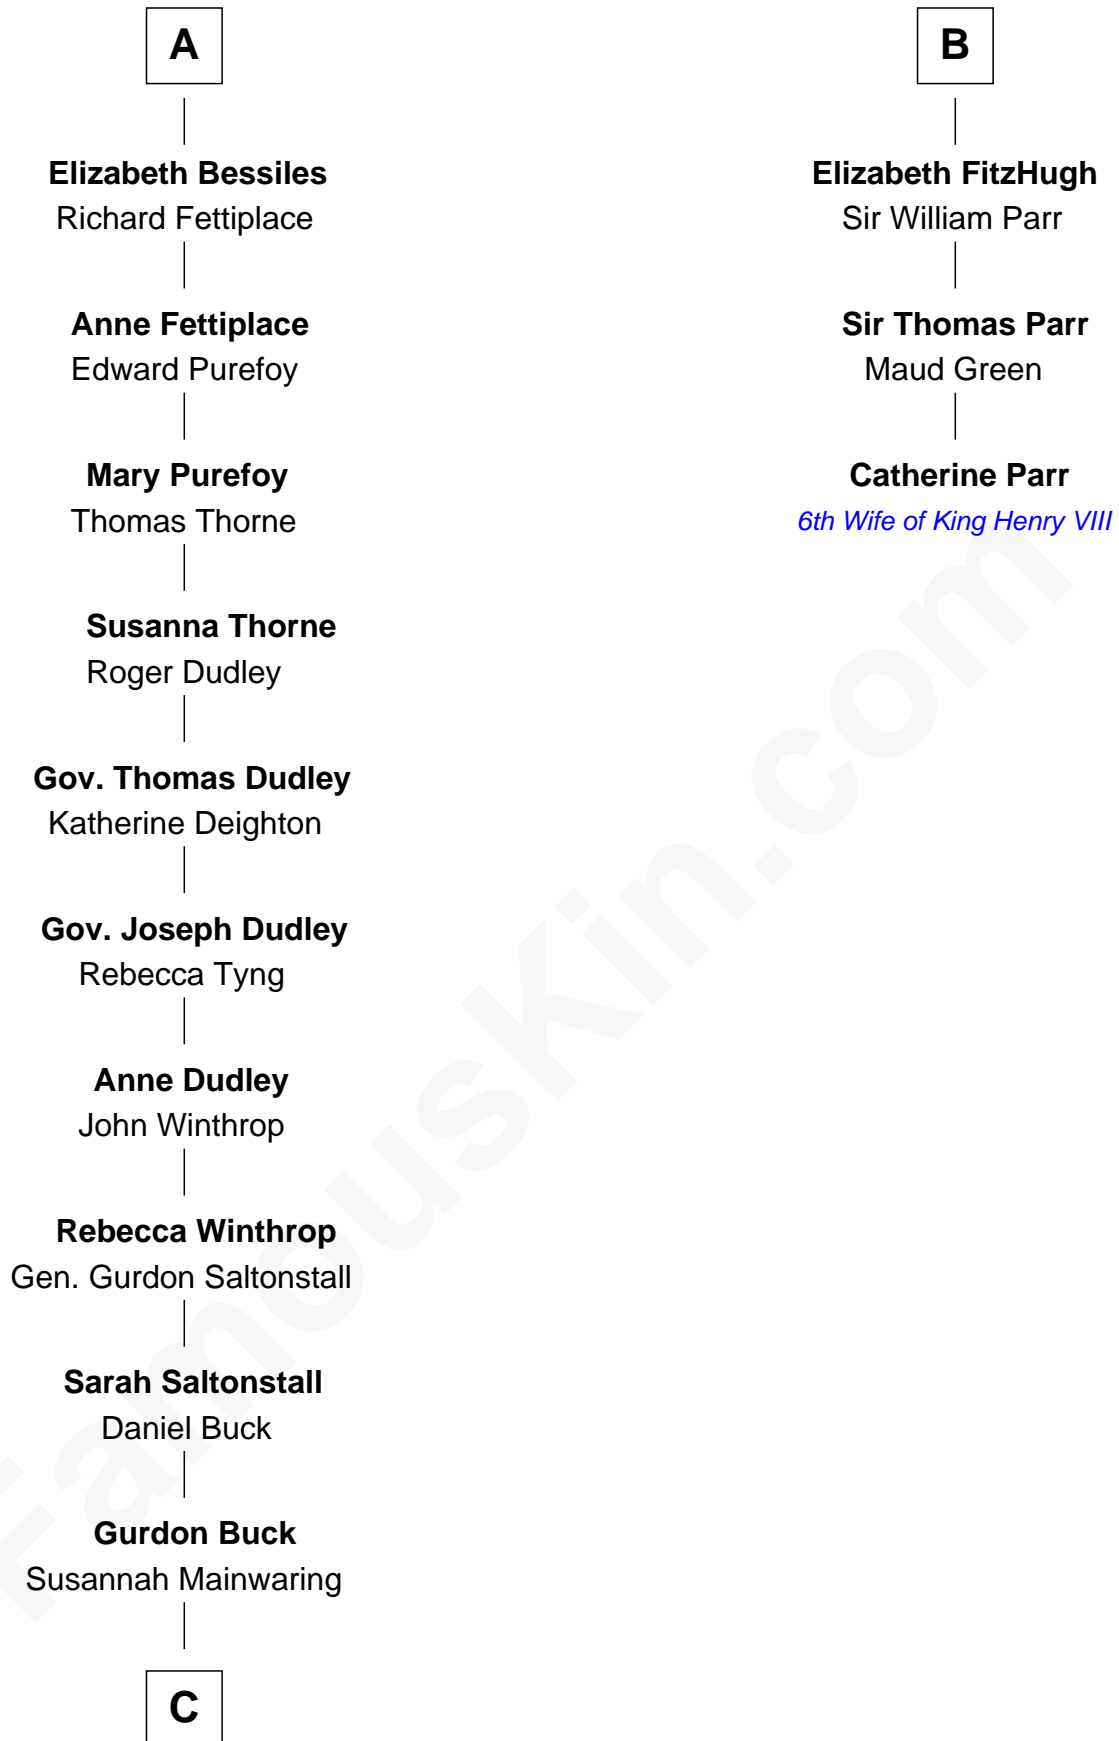

FamousKin.com

Relationship Chart of

Louis Auchincloss

Author

9th cousin 11 times removed of

Catherine Parr

6th Wife of King Henry VIII

C

—
Elizabeth Buck
John Auchincloss

—
John Winthrop Auchincloss
Joanna Hone Russell

—
Joseph Howland Auchincloss
Priscilla Dixon Stanton

—
Louis Auchincloss
Author

FamousKin.com