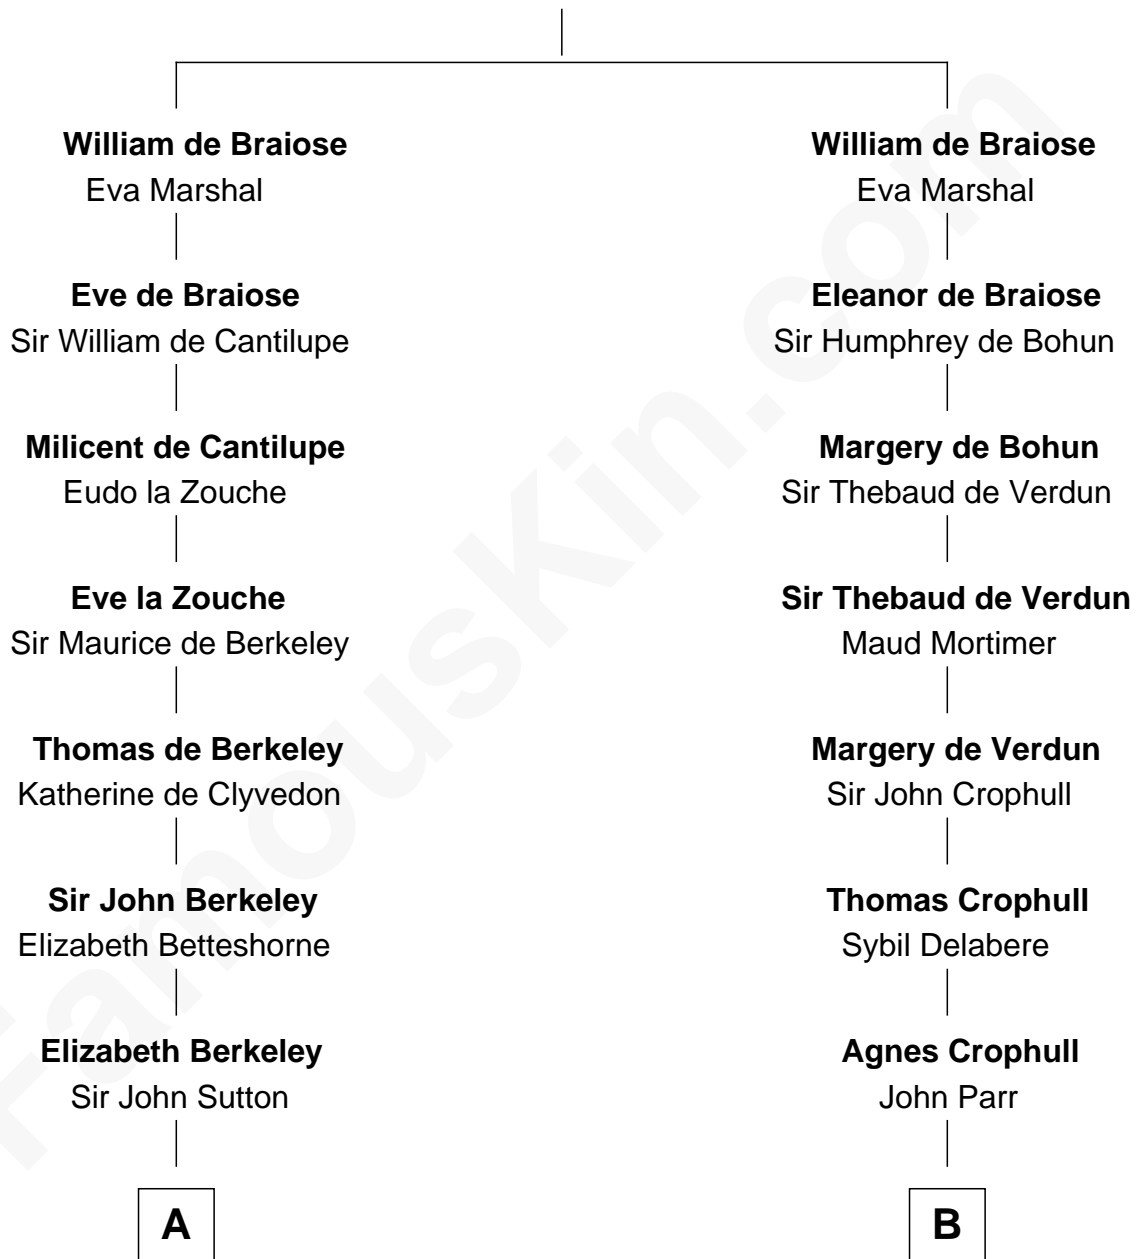

FamousKin.com

Relationship Chart of

Louis Auchincloss

Author

10th cousin 11 times removed of

Catherine Parr

6th Wife of King Henry VIII

Reginald de Braiose

C

—
Gurdon Buck

Susannah Mainwaring

—
Elizabeth Buck

John Auchincloss

—
John Winthrop Auchincloss

Joanna Hone Russell

—
Joseph Howland Auchincloss